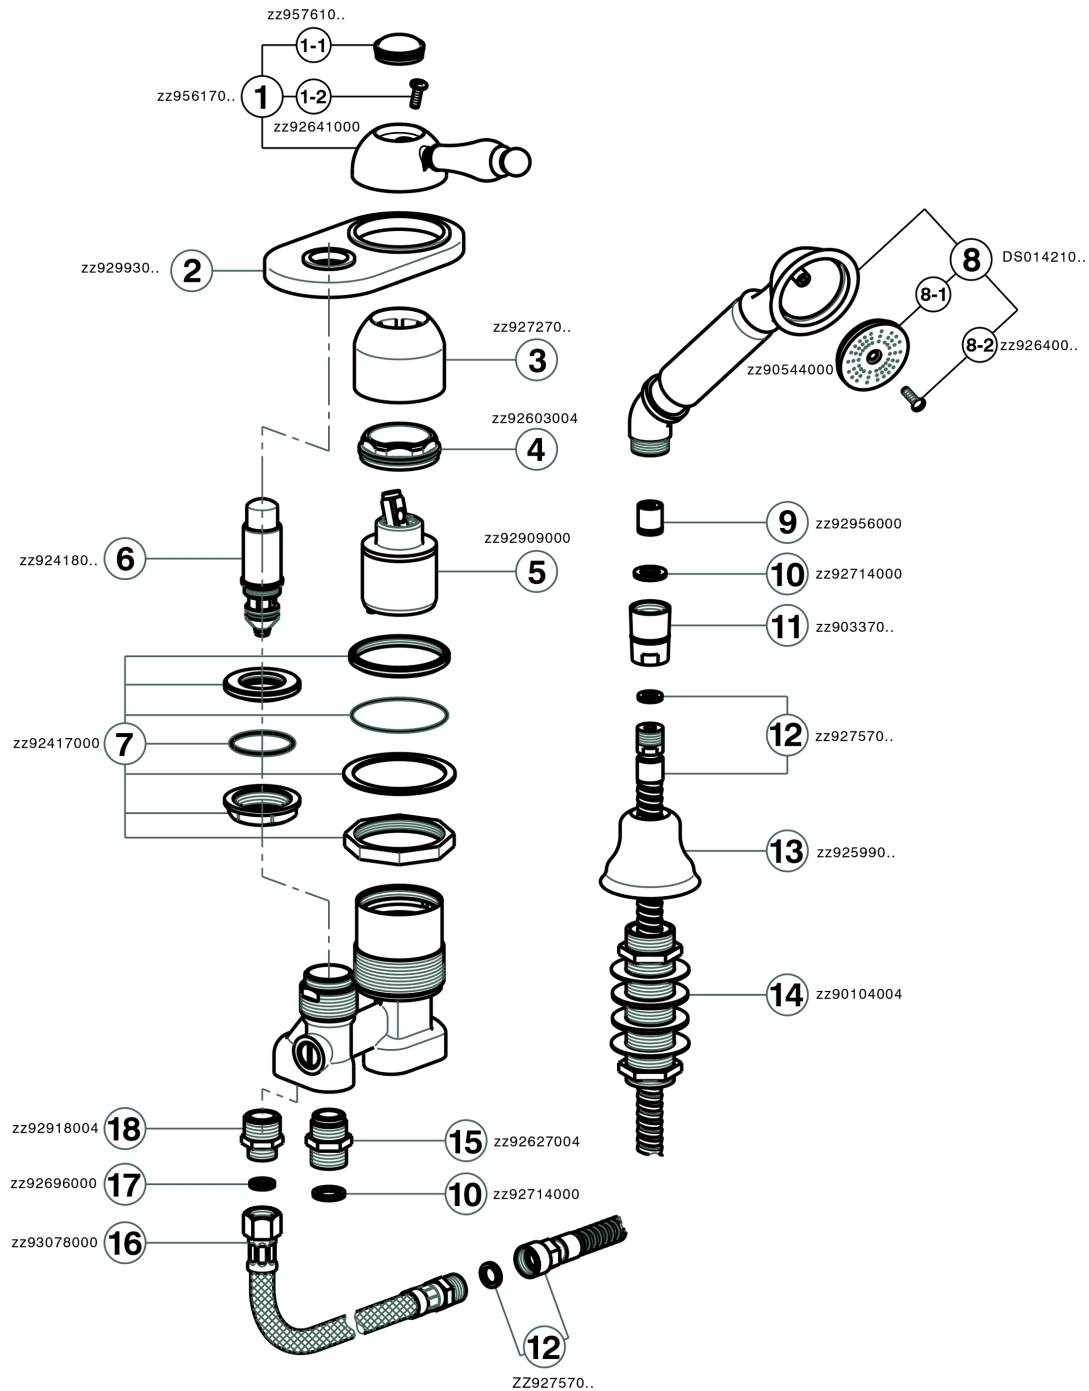

Deck mounted 2-holes single lever bath mixer ARCANA EMPRESS_EM001290

EM001290

<https://en.cisal.it/deck-mounted-2-holes-single-lever-bath-mixer-arcana-empress-em001290>

2026-06-05