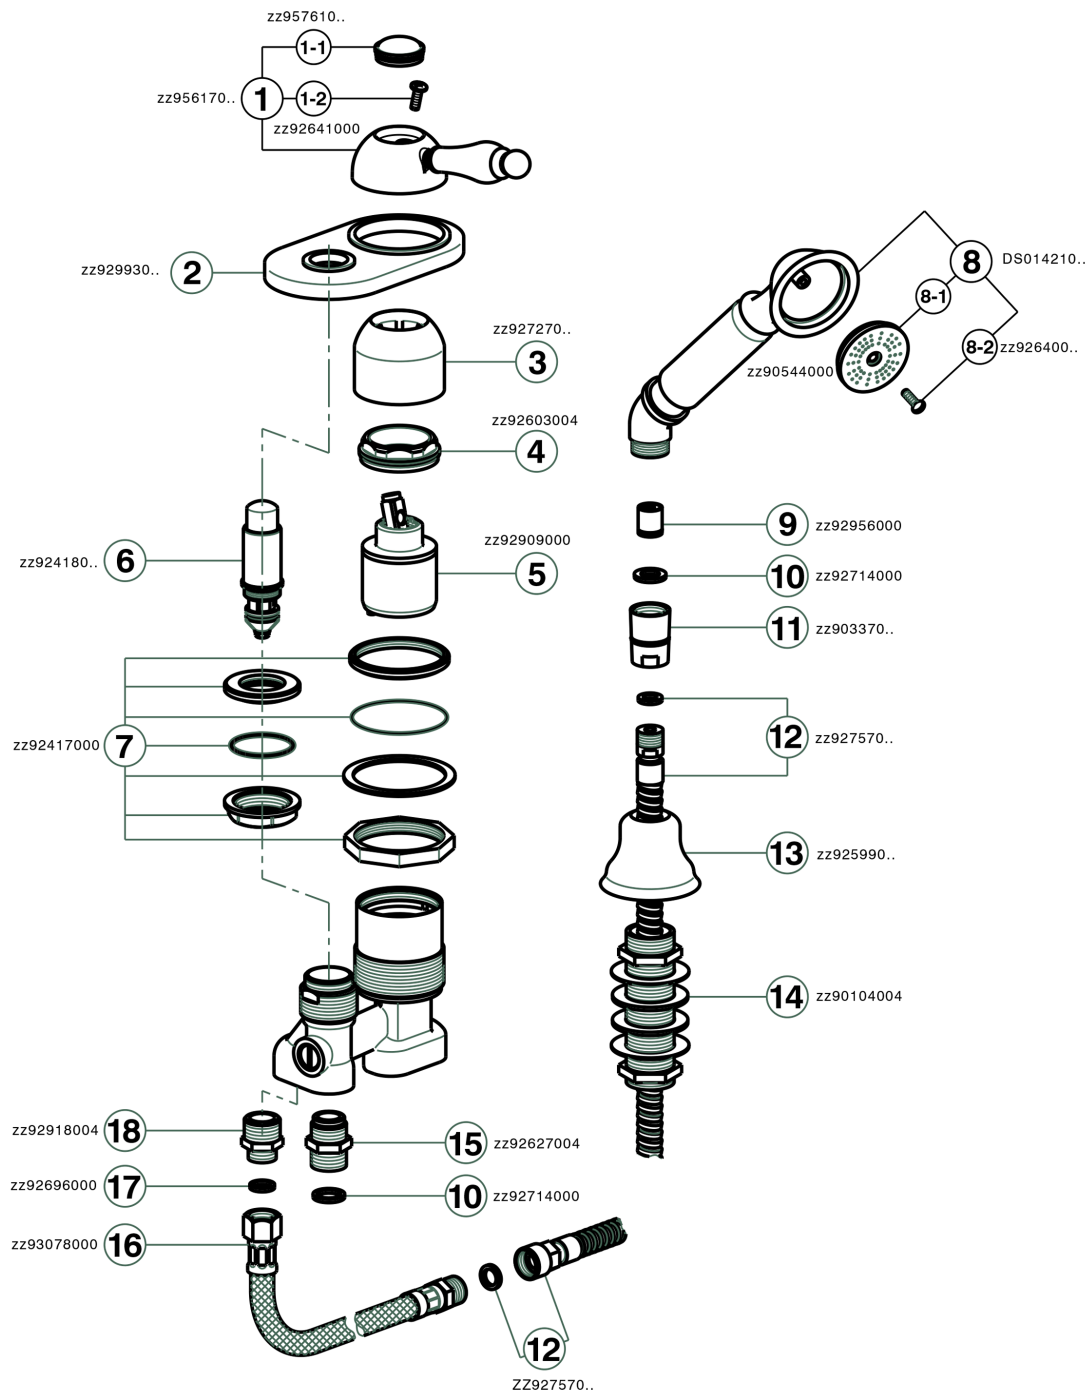

Deck mounted 2-holes single lever bath mixer ARCANA EMPRESS_EM001290

EM001290

<https://en.cisal.it/deck-mounted-2-holes-single-lever-bath-mixer-arcana-empress-em001290>

2026-04-28