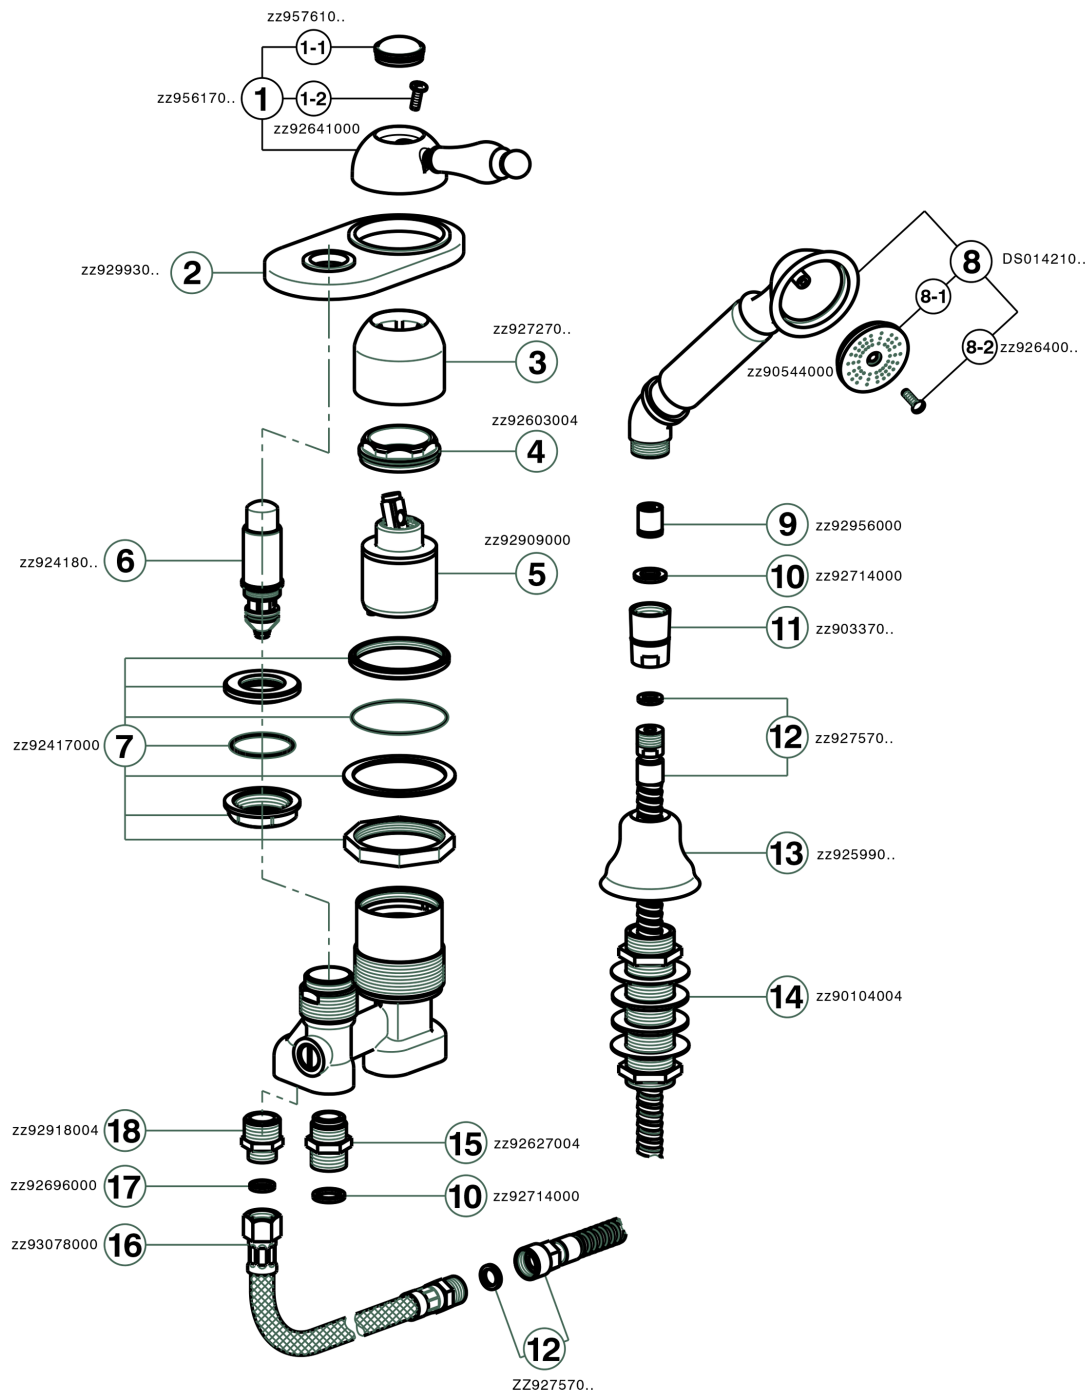

## Deck mounted 2-holes single lever bath mixer ARCANA EMPRESS\_EM001290

MODEL **EM001290**

Deck mounted 2-holes single lever bath mixer, automatic diverter, Toscana one spray handshower, 175 cm Brass flexible hose

### AVAILABLE FINISHINGS

-  **21** 21 Chrome
-  **24** 24 Gold
-  **26** 26 Old Copper
-  **27** 27 Old Bronze
-  **2A** 2A Satin Brushed Nickel
-  **74** 74 Chrome/Gold

### CHARACTERISTICS

Cartridge Spare Parts **ZZ92909000**

**43 mm Cartridge**

## Deck mounted 2-holes single lever bath mixer ARCANA EMPRESS\_EM001290

EM001290

<https://en.cisal.it/deck-mounted-2-holes-single-lever-bath-mixer-arcana-empress-em001290>

2026-04-28