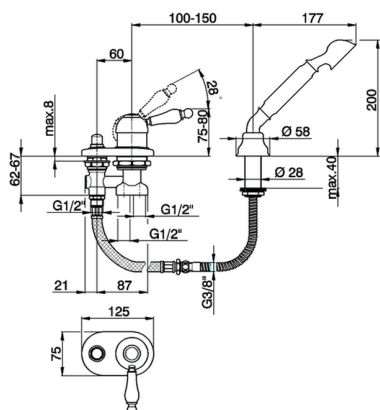

## Deck mounted 2-holes single lever bath mixer ARCANA EMPRESS\_EM001290

MODEL **EM001290**

Deck mounted 2-holes single lever bath mixer, automatic diverter, Toscana one spray handshower, 175 cm Brass flexible hose

### CHARACTERISTICS

Cartridge Spare Parts **ZZ92909000**

**43 mm Cartridge**

## Deck mounted 2-holes single lever bath mixer ARCANA EMPRESS\_EM001290

EM001290

<https://en.cisal.it/deck-mounted-2-holes-single-lever-bath-mixer-arcana-empress-em001290>

2026-04-28