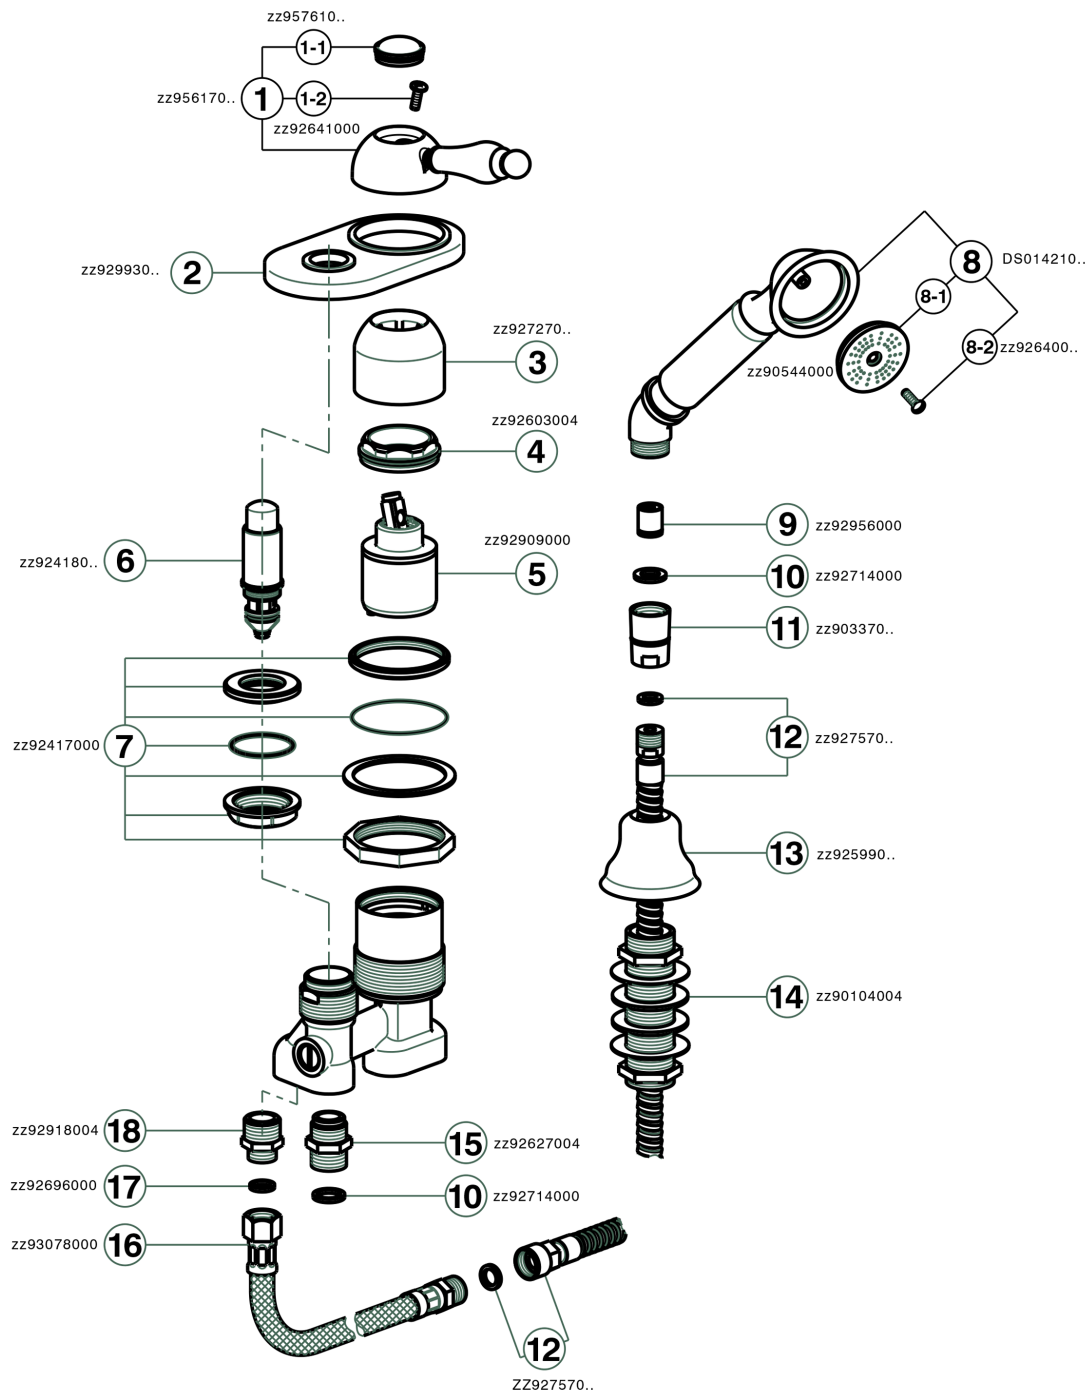

Deck mounted 2-holes single lever bath mixer ARCANA EMPRESS_EM001290

EM001290

<https://en.cisal.it/deck-mounted-2-holes-single-lever-bath-mixer-arcana-empress-em001290>

2026-06-05