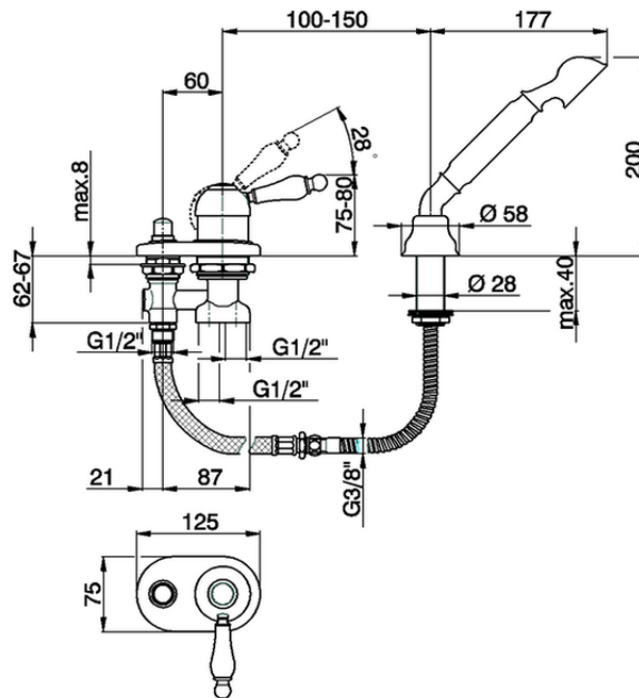

Deck mounted 2-holes single lever bath mixer ARCANA EMPRESS_EM001290

EM001290

<https://en.cisal.it/deck-mounted-2-holes-single-lever-bath-mixer-arcana-empress-em001290>

2026-05-15