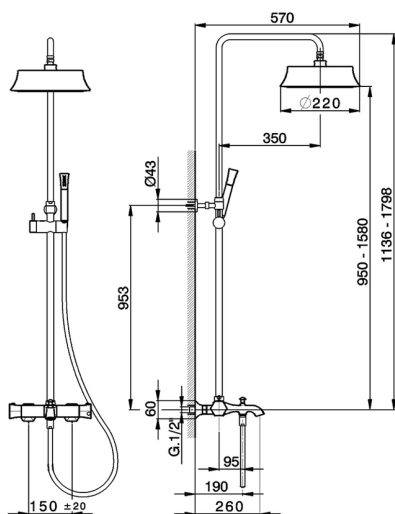

## 3-functions Thermostatic shower set CHERIE\_CEC83010

MODEL **CEC83010**

3-functions Thermostatic shower set, 2 outlet deviasstop, adjustable riser column, sliding handshower holder, Chérie Brass one spray handshower, 220 mm round showerhead, 150 cm smooth SUPREME Flexible Hose

### CHARACTERISTICS

Cartridge Spare Parts **22.04A.AR - ZZ97279004**  
**Argo 2 (long filter) Thermostatic Valve**