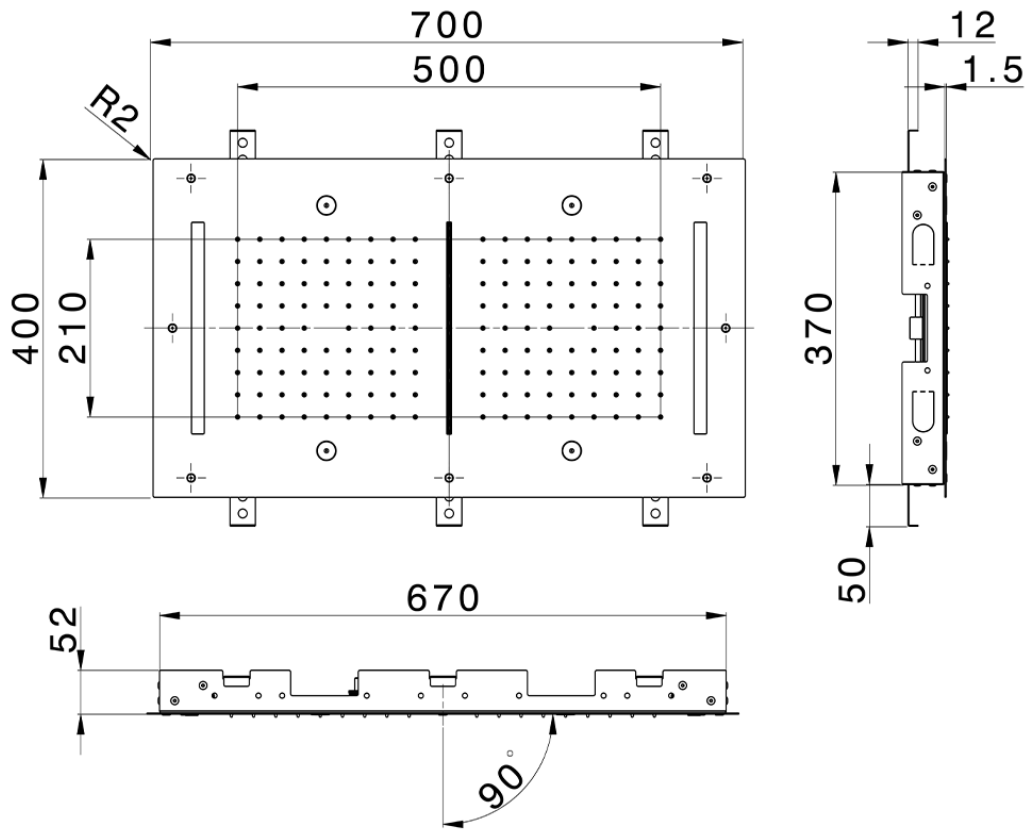

**700x400 mm Chromotherapy Ceiling showerhead WELLNESS\_ZS0C0125**

ZS0C0125

<https://en.cisal.it/700x400-mm-chromotherapy-ceiling-showerhead-wellness-zs0c0125>

2026-06-13