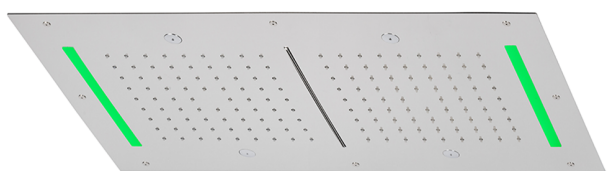

## 700x400 mm Chromotherapy Ceiling showerhead WELLNESS\_ZS0C0125

MODEL **ZS0C0125**

700x400 mm Chromotherapy Ceiling showerhead, 2 rain, spraying functions, waterfall, chromotherapy functions, built-in control included, Stainless Steel AISI 304

AVAILABLE FINISHINGS

-  **D1** D1 Brushed Inox
-  **40** 40 Matt Black
-  **4Q** 4Q Matt White
-  **5G** 5G Rose Gold
-  **D2** D2 Polished Inox

CHARACTERISTICS

2026-06-14