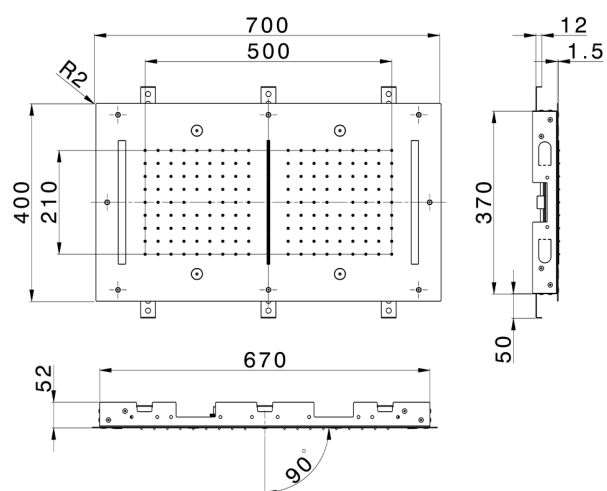

700x400 mm Chromotherapy Ceiling showerhead WELLNESS_ZS0C0125

MODEL **ZS0C0125**

700x400 mm Chromotherapy Ceiling showerhead, 2 rain, spraying functions, waterfall, chromotherapy functions, built-in control included, Stainless Steel AISI 304

AVAILABLE FINISHINGS

- **D1** D1 Brushed Inox
- **40** 40 Matt Black
- **4Q** 4Q Matt White
- **5G** 5G Rose Gold
- **D2** D2 Polished Inox

CHARACTERISTICS

2026-06-14