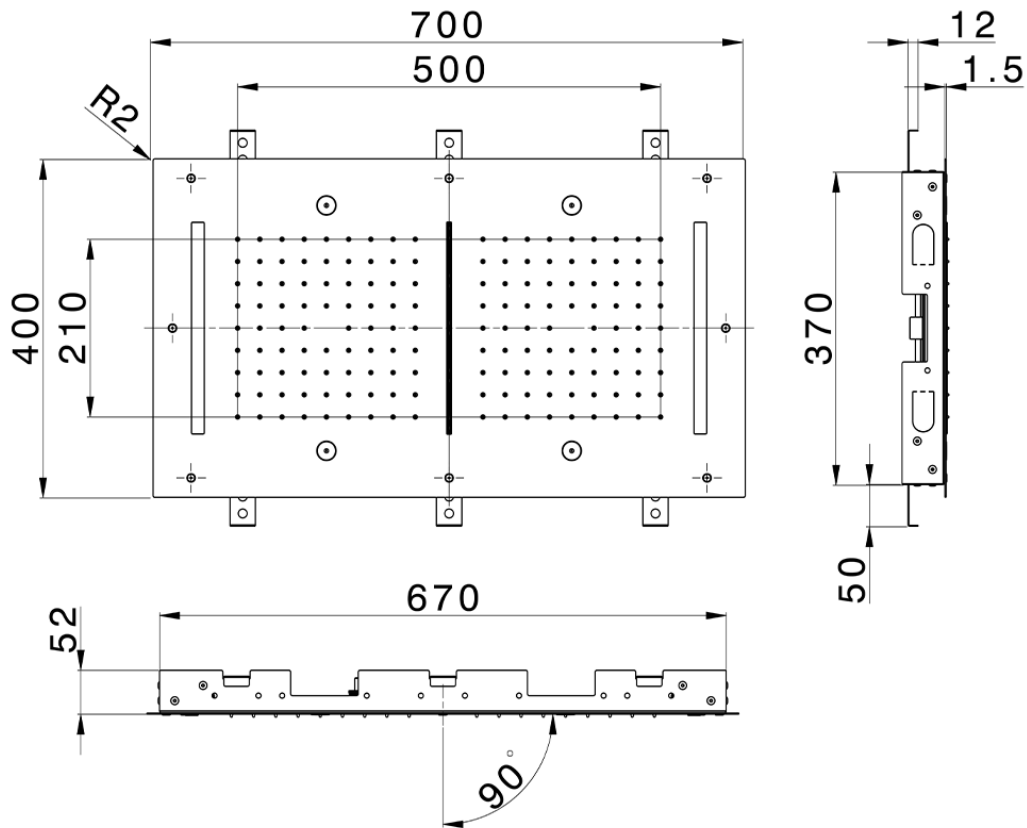

700x400 mm Chromotherapy Ceiling showerhead WELLNESS_ZS0C0125

ZS0C0125

<https://en.cisal.it/700x400-mm-chromotherapy-ceiling-showerhead-wellness-zs0c0125>

2026-06-14