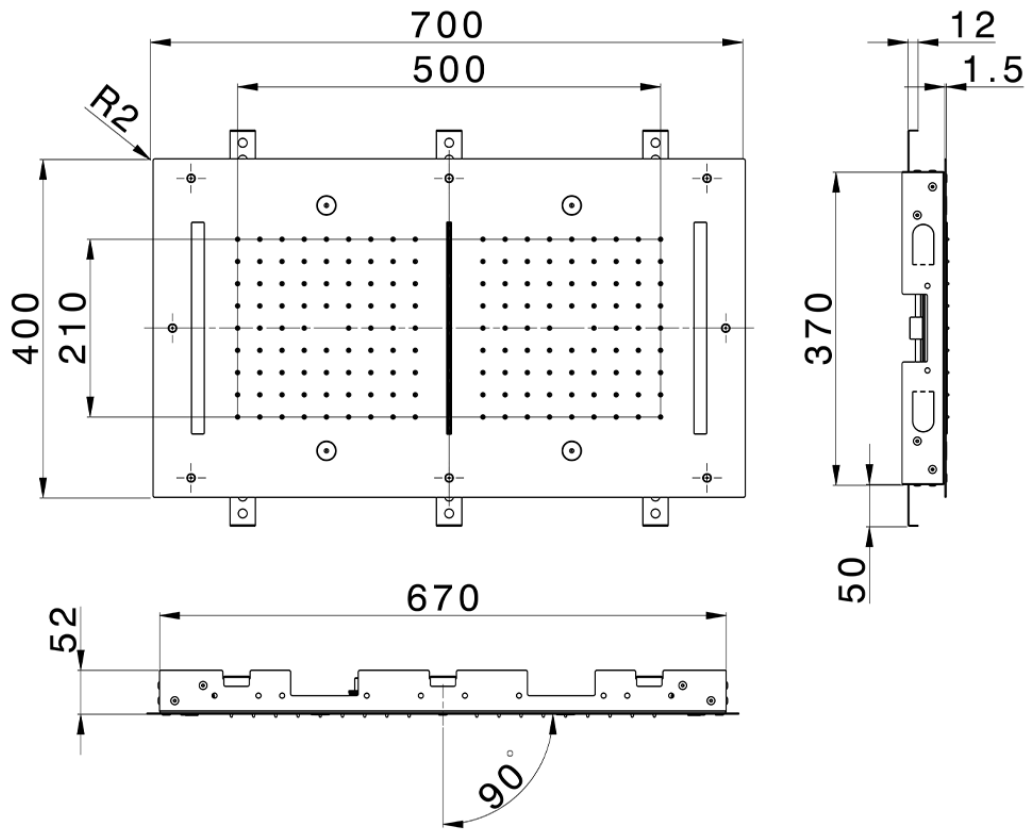

700x400 mm Chromotherapy Ceiling showerhead WELLNESS_ZS0C0125

ZS0C0125

<https://en.cisal.it/700x400-mm-chromotherapy-ceiling-showerhead-wellness-zs0c0125>

2026-04-06