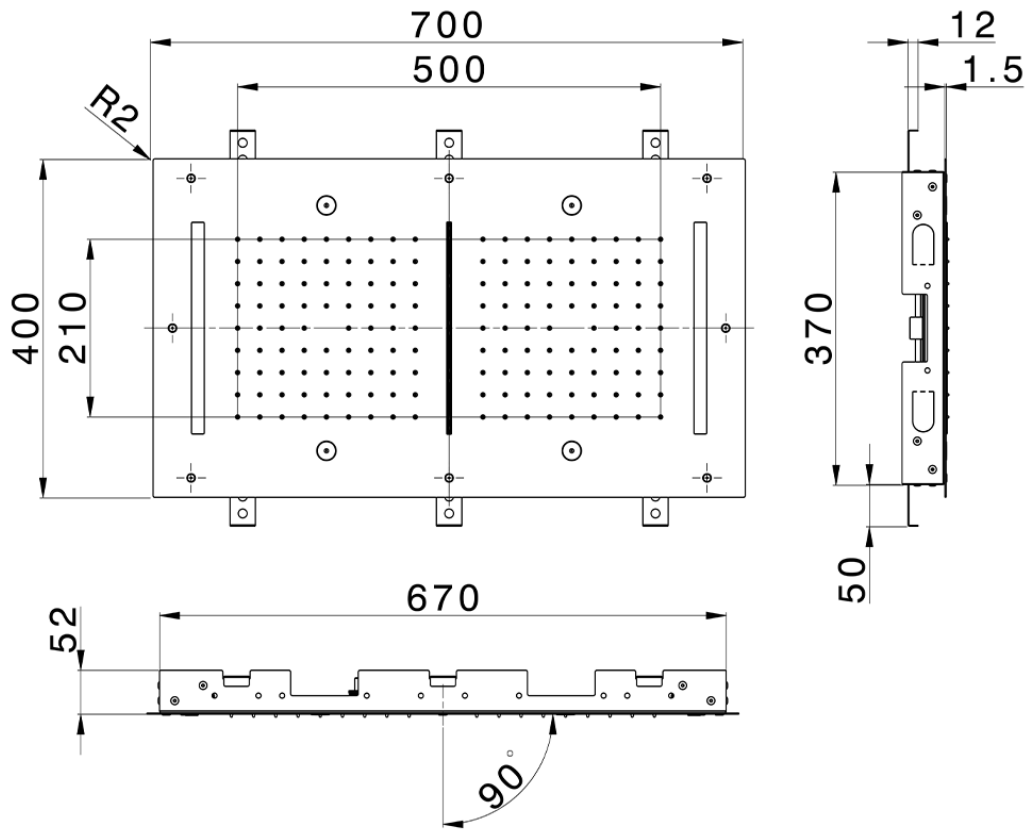

700x400 mm Chromotherapy Ceiling showerhead WELLNESS_ZS0C0125

ZS0C0125

<https://en.cisal.it/700x400-mm-chromotherapy-ceiling-showerhead-wellness-zs0c0125>

2026-06-14