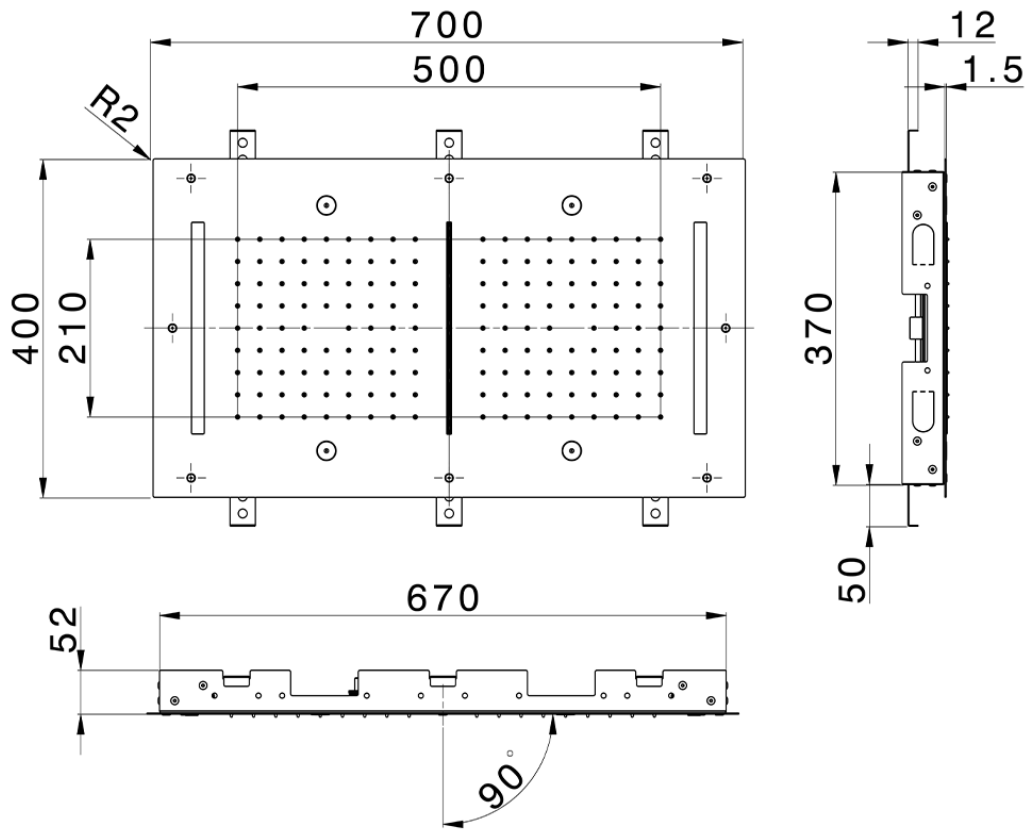

700x400 mm Chromotherapy Ceiling showerhead WELLNESS_ZS0C0125

ZS0C0125

<https://en.cisal.it/700x400-mm-chromotherapy-ceiling-showerhead-wellness-zs0c0125>

2026-05-17