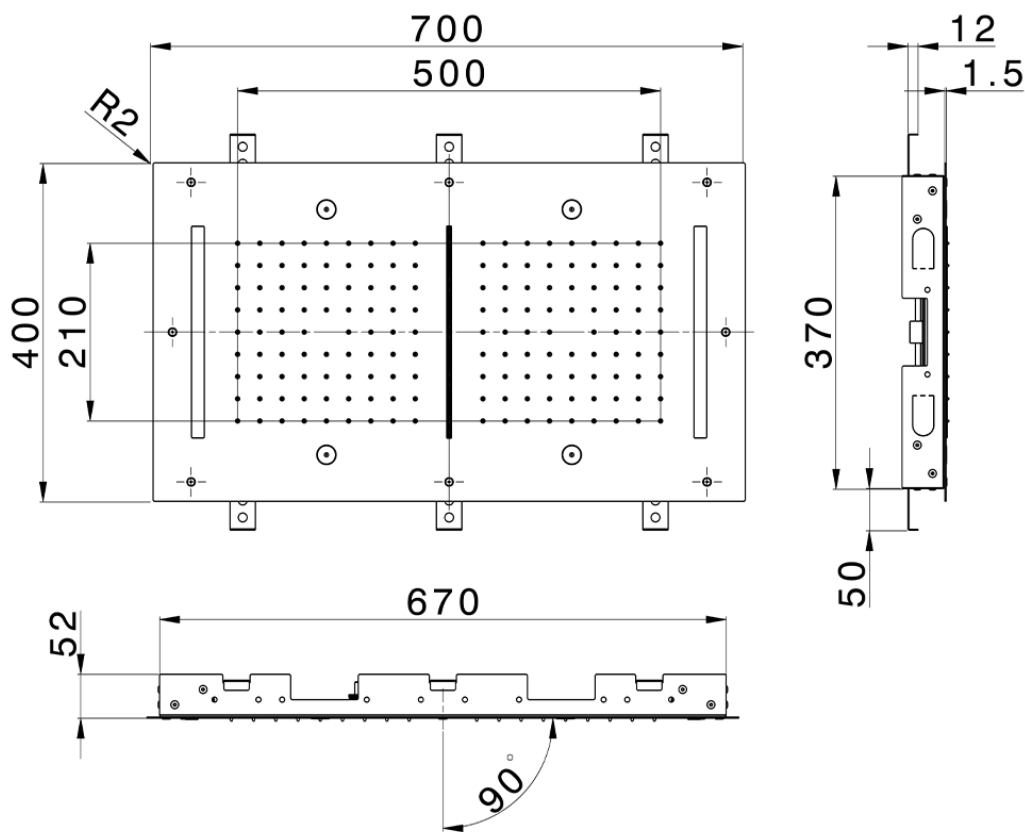

**700x400 mm Chromotherapy Ceiling showerhead WELLNESS\_ZS0C0125**

ZS0C0125

<https://en.cisal.it/700x400-mm-chromotherapy-ceiling-showerhead-wellness-zs0c0125>

2026-04-26