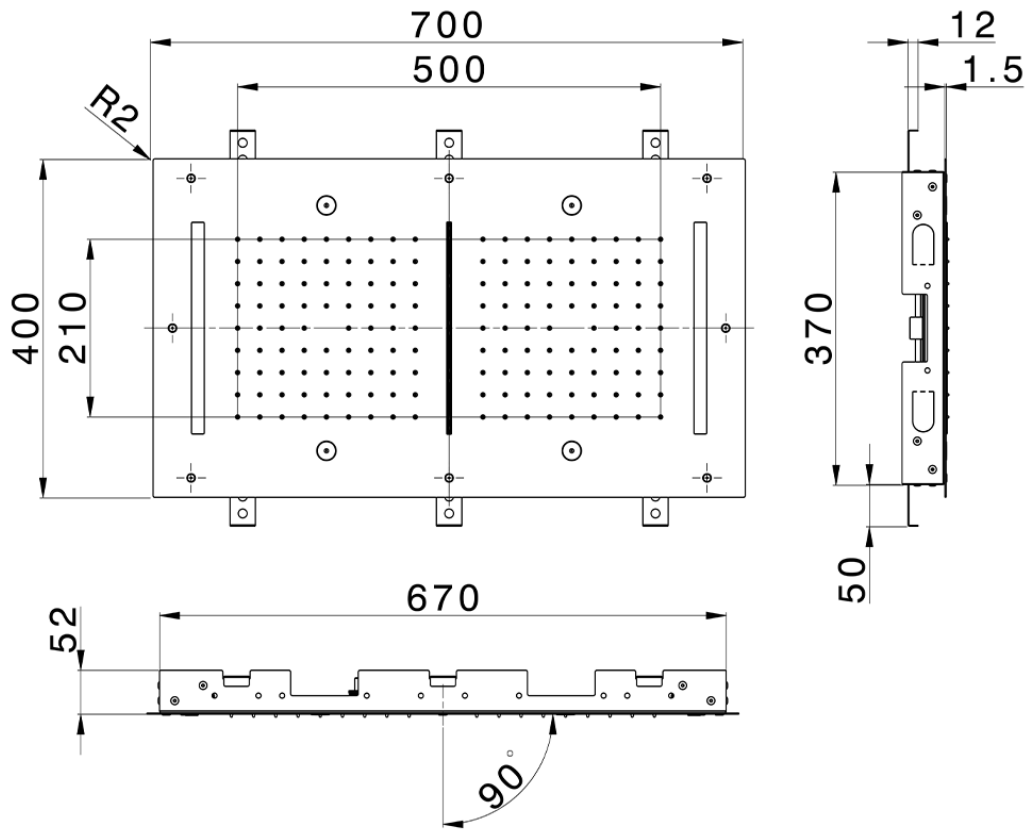

**700x400 mm Chromotherapy Ceiling showerhead WELLNESS\_ZS0C0125**

ZS0C0125

<https://en.cisal.it/700x400-mm-chromotherapy-ceiling-showerhead-wellness-zs0c0125>

2026-05-17