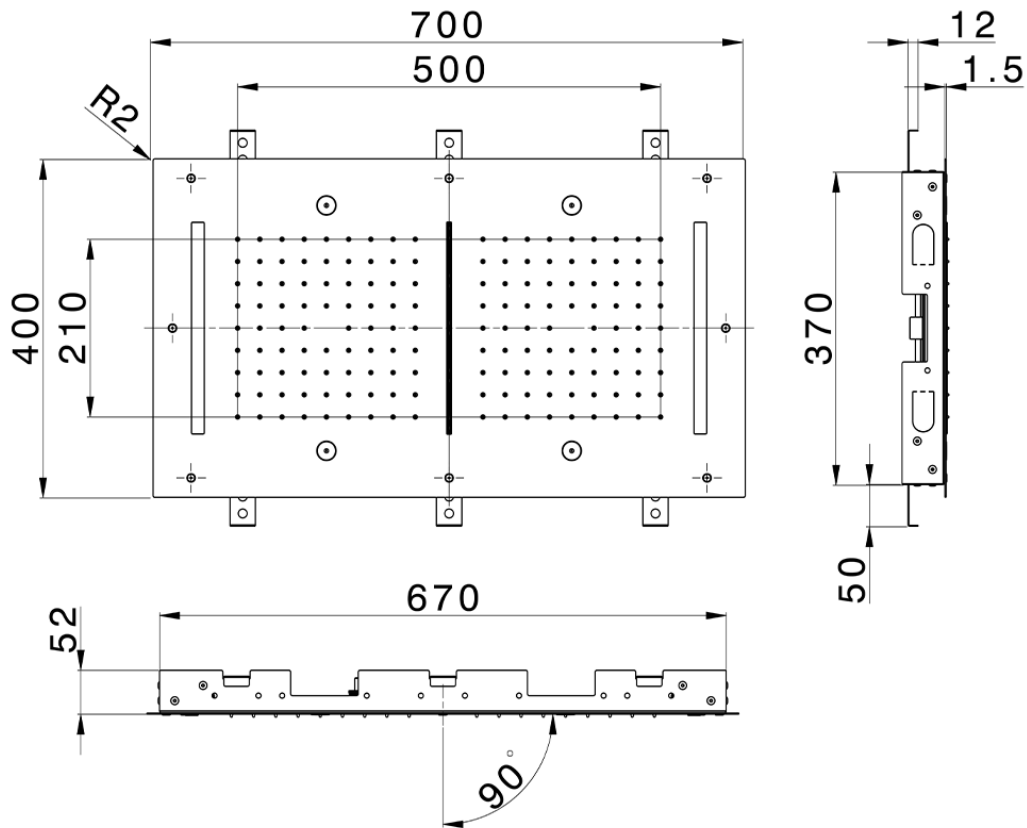

700x400 mm Chromotherapy Ceiling showerhead WELLNESS_ZS0C0125

ZS0C0125

<https://en.cisal.it/700x400-mm-chromotherapy-ceiling-showerhead-wellness-zs0c0125>

2026-04-26