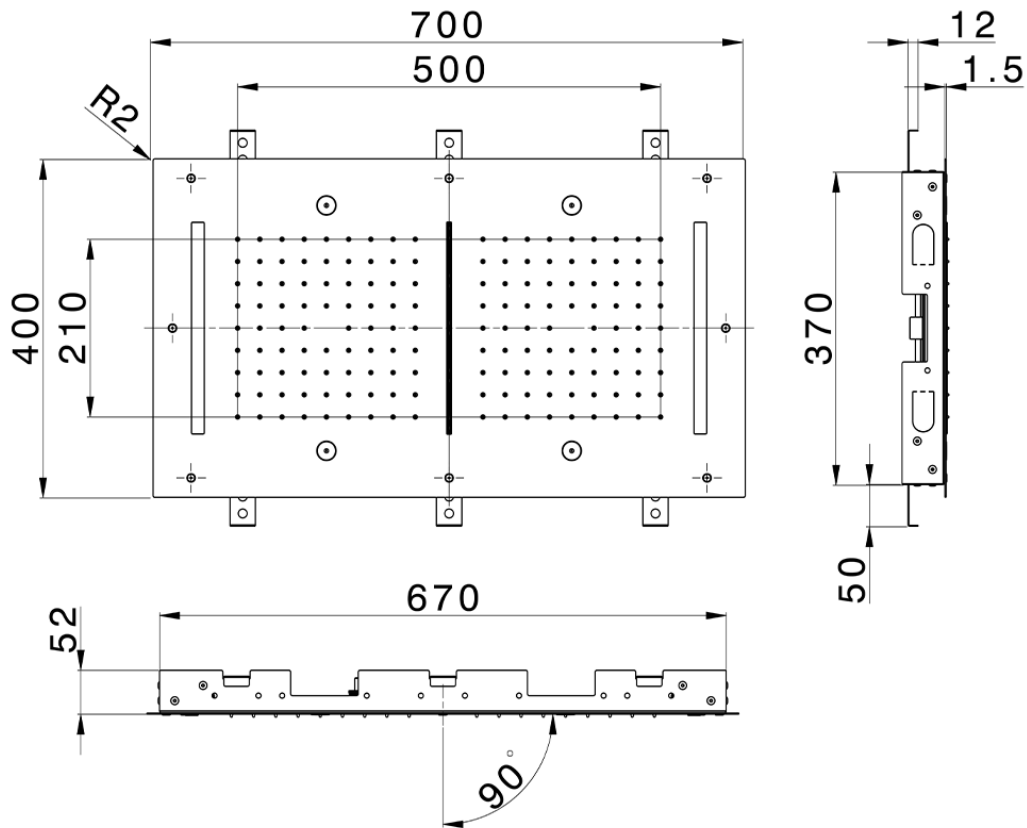

700x400 mm Chromotherapy Ceiling showerhead WELLNESS_ZS0C0125

ZS0C0125

<https://en.cisal.it/700x400-mm-chromotherapy-ceiling-showerhead-wellness-zs0c0125>

2026-04-06