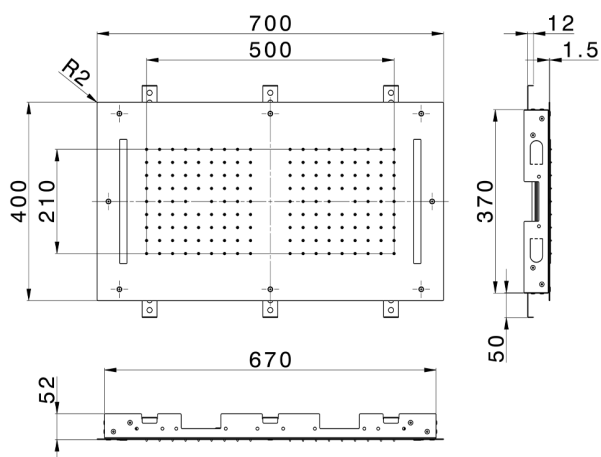

700x400 mm Chromotherapy Ceiling showerhead ZEN SHOWER_ZS0C0115

MODEL **ZS0C0115**

700x400 mm Chromotherapy Ceiling showerhead, 2 rain, chromotherapy functions, built-in control included, Stainless Steel AISI 304

AVAILABLE FINISHINGS

- **D1** D1 Brushed Inox
- **40** 40 Matt Black
- **4Q** 4Q Matt White
- **5G** 5G Rose Gold
- **D2** D2 Polished Inox

CHARACTERISTICS

2026-04-29