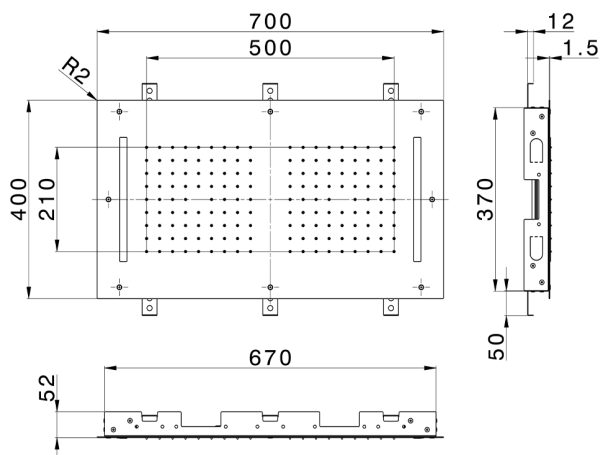

700x400 mm Chromotherapy Ceiling showerhead ZEN SHOWER_ZS0C0115

MODEL **ZS0C0115**

700x400 mm Chromotherapy Ceiling showerhead, 2 rain, chromotherapy functions, built-in control included, Stainless Steel AISI 304

AVAILABLE FINISHINGS

- **D1** D1 Brushed Inox
- **40** 40 Matt Black
- **4Q** 4Q Matt White
- **5G** 5G Rose Gold
- **D2** D2 Polished Inox

CHARACTERISTICS

2026-06-09