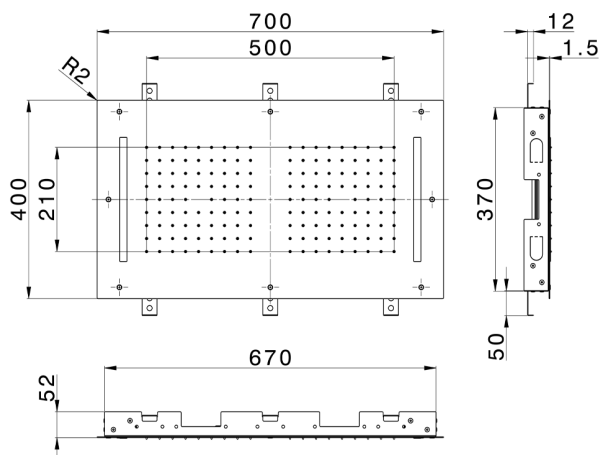

700x400 mm Chromotherapy Ceiling showerhead ZEN SHOWER_ZS0C0115

MODEL **ZS0C0115**

700x400 mm Chromotherapy Ceiling showerhead, 2 rain, chromotherapy functions, built-in control included, Stainless Steel AISI 304

AVAILABLE FINISHINGS

- **D1** D1 Brushed Inox
- **40** 40 Matt Black
- **4Q** 4Q Matt White
- **5G** 5G Rose Gold
- **D2** D2 Polished Inox

CHARACTERISTICS

2026-06-13