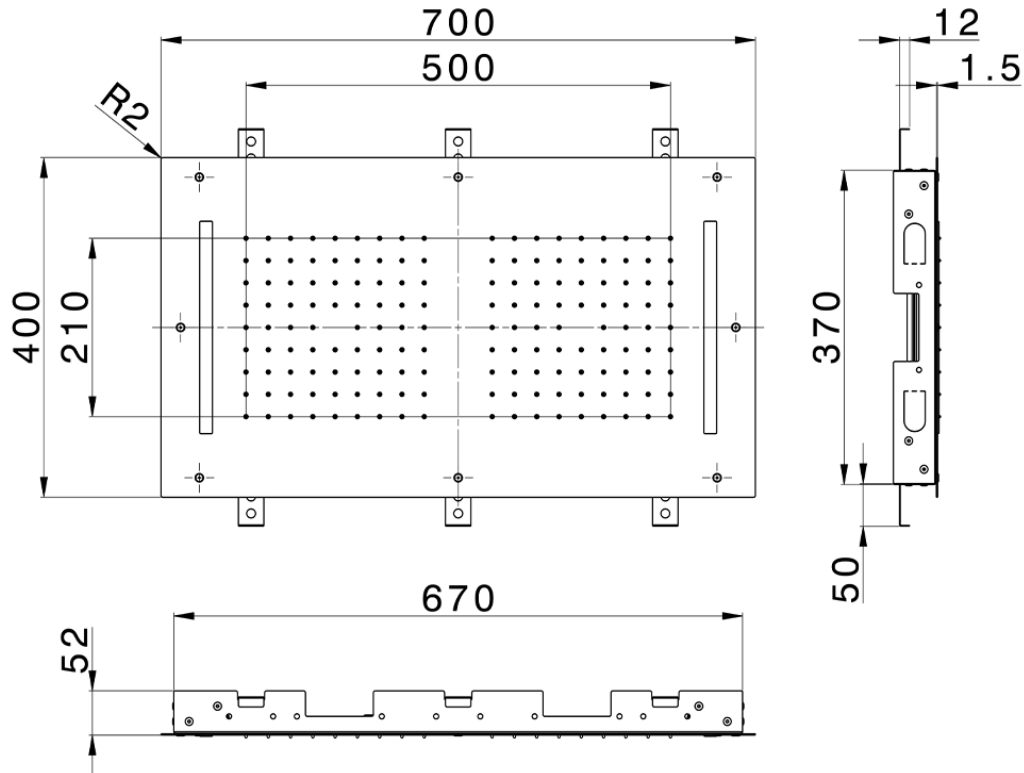

## 700x400 mm Chromotherapy Ceiling showerhead ZEN SHOWER\_ZS0C0115

ZS0C0115

<https://en.cisal.it/700x400-mm-chromotherapy-ceiling-showerhead-zen-shower-zs0c0115>

2026-04-10