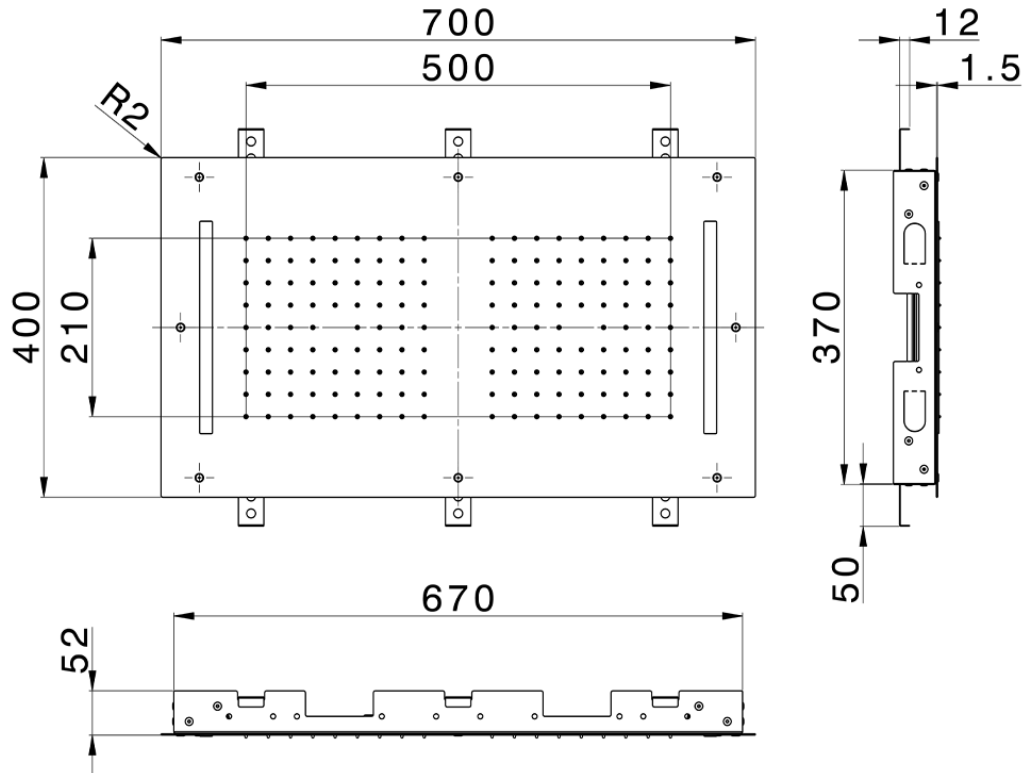

700x400 mm Chromotherapy Ceiling showerhead ZEN SHOWER_ZS0C0115

ZS0C0115

<https://en.cisal.it/700x400-mm-chromotherapy-ceiling-showerhead-zen-shower-zs0c0115>

2026-06-09