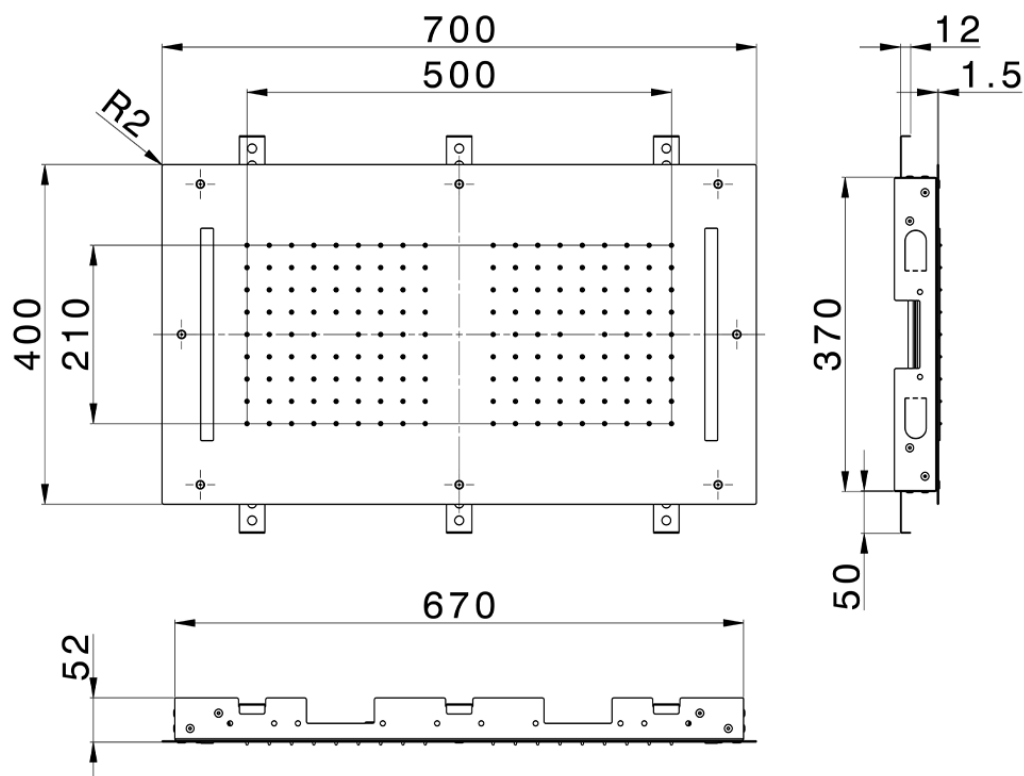

700x400 mm Chromotherapy Ceiling showerhead ZEN SHOWER_ZS0C0115

ZS0C0115

<https://en.cisal.it/700x400-mm-chromotherapy-ceiling-showerhead-zen-shower-zs0c0115>

2026-04-08