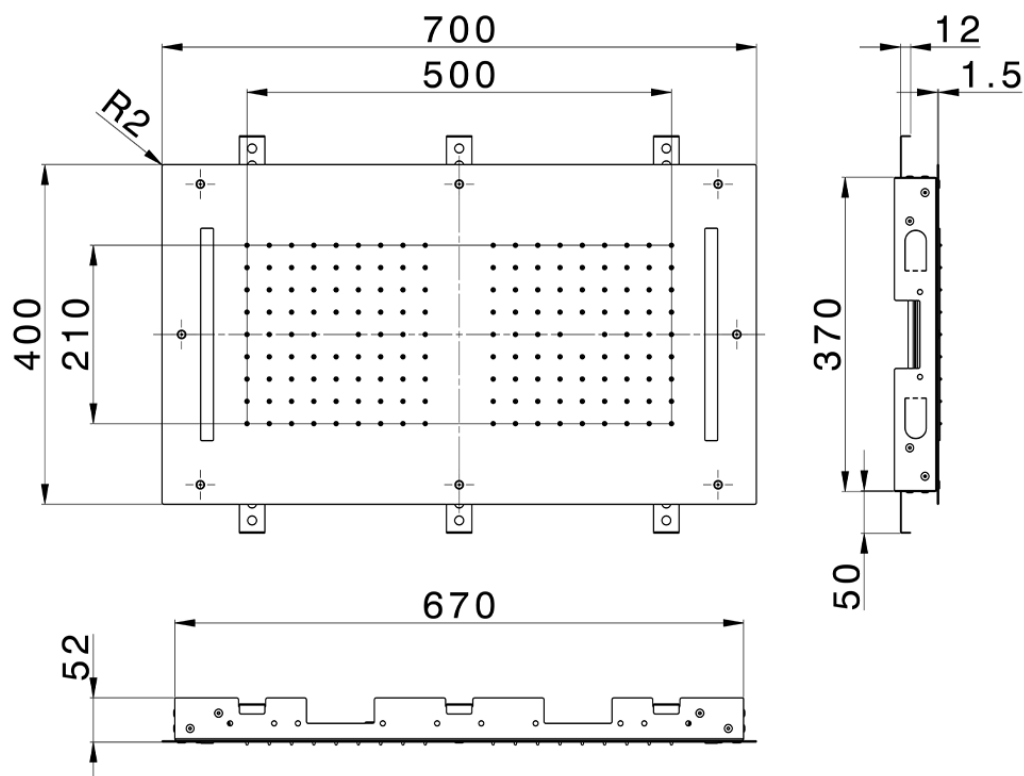

700x400 mm Chromotherapy Ceiling showerhead ZEN SHOWER_ZS0C0115

ZS0C0115

<https://en.cisal.it/700x400-mm-chromotherapy-ceiling-showerhead-zen-shower-zs0c0115>

2026-06-13