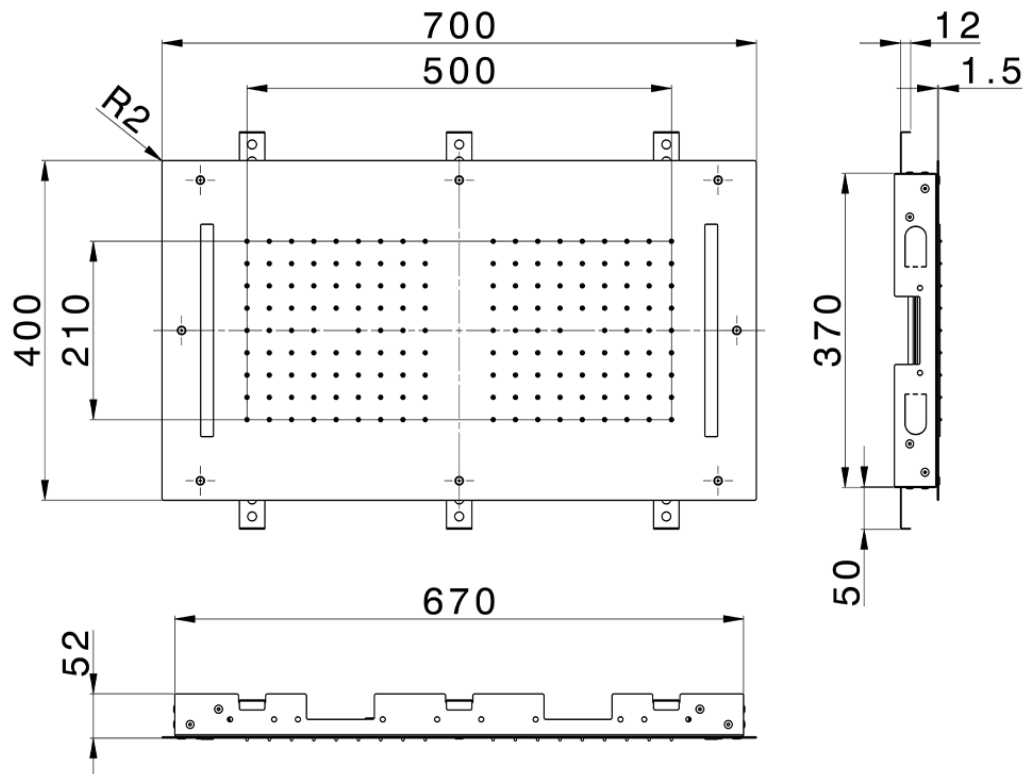

700x400 mm Chromotherapy Ceiling showerhead ZEN SHOWER_ZS0C0115

ZS0C0115

<https://en.cisal.it/700x400-mm-chromotherapy-ceiling-showerhead-zen-shower-zs0c0115>

2026-06-13