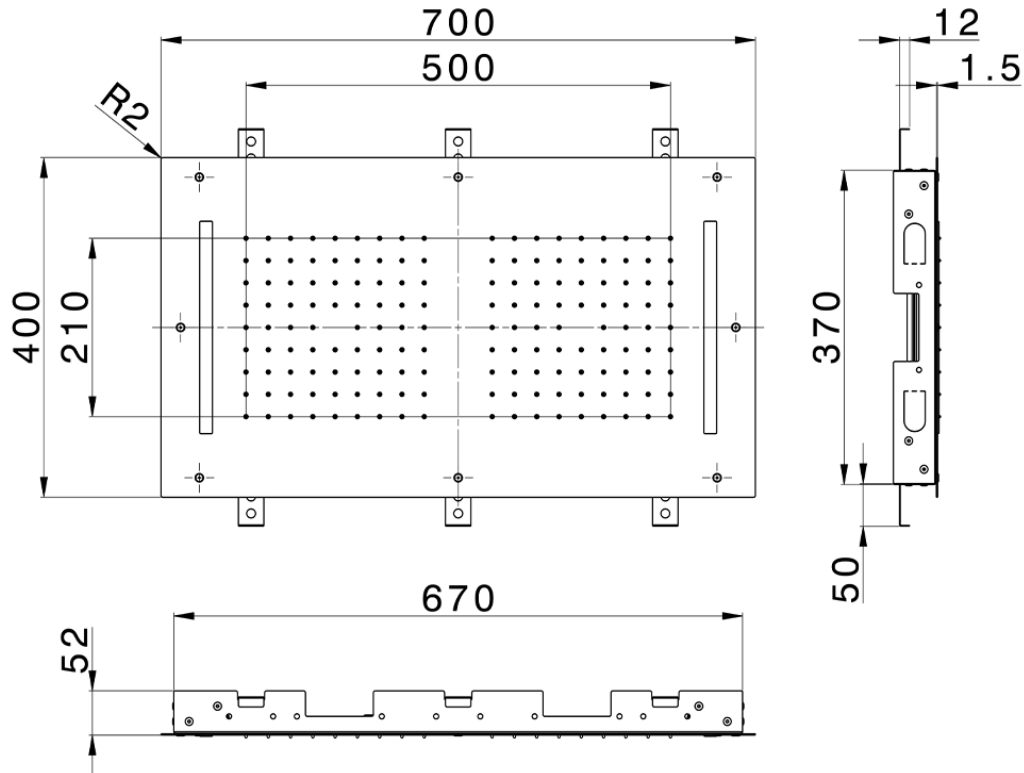

## 700x400 mm Chromotherapy Ceiling showerhead ZEN SHOWER\_ZS0C0115

ZS0C0115

<https://en.cisal.it/700x400-mm-chromotherapy-ceiling-showerhead-zen-shower-zs0c0115>

2026-04-28