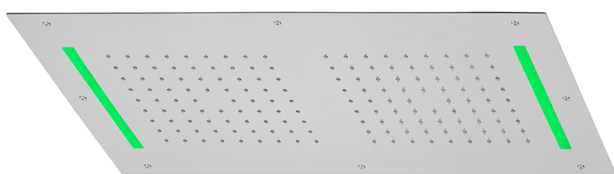

700x400 mm Chromotherapy Ceiling showerhead ZEN SHOWER_ZS0C0115

MODEL **ZS0C0115**

700x400 mm Chromotherapy Ceiling showerhead, 2 rain, chromotherapy functions, built-in control included, Stainless Steel AISI 304

AVAILABLE FINISHINGS

-  **D1** D1 Brushed Inox
-  **40** 40 Matt Black
-  **4Q** 4Q Matt White
-  **5G** 5G Rose Gold
-  **D2** D2 Polished Inox

CHARACTERISTICS

2026-04-28