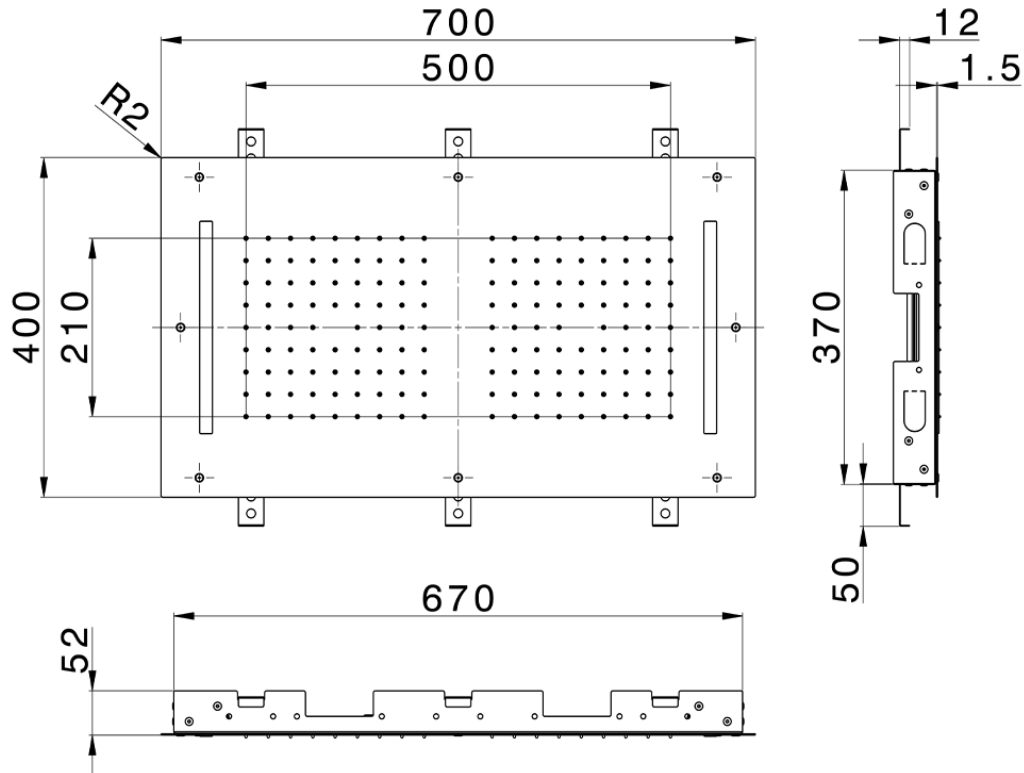

700x400 mm Chromotherapy Ceiling showerhead ZEN SHOWER_ZS0C0115

ZS0C0115

<https://en.cisal.it/700x400-mm-chromotherapy-ceiling-showerhead-zen-shower-zs0c0115>

2026-04-28