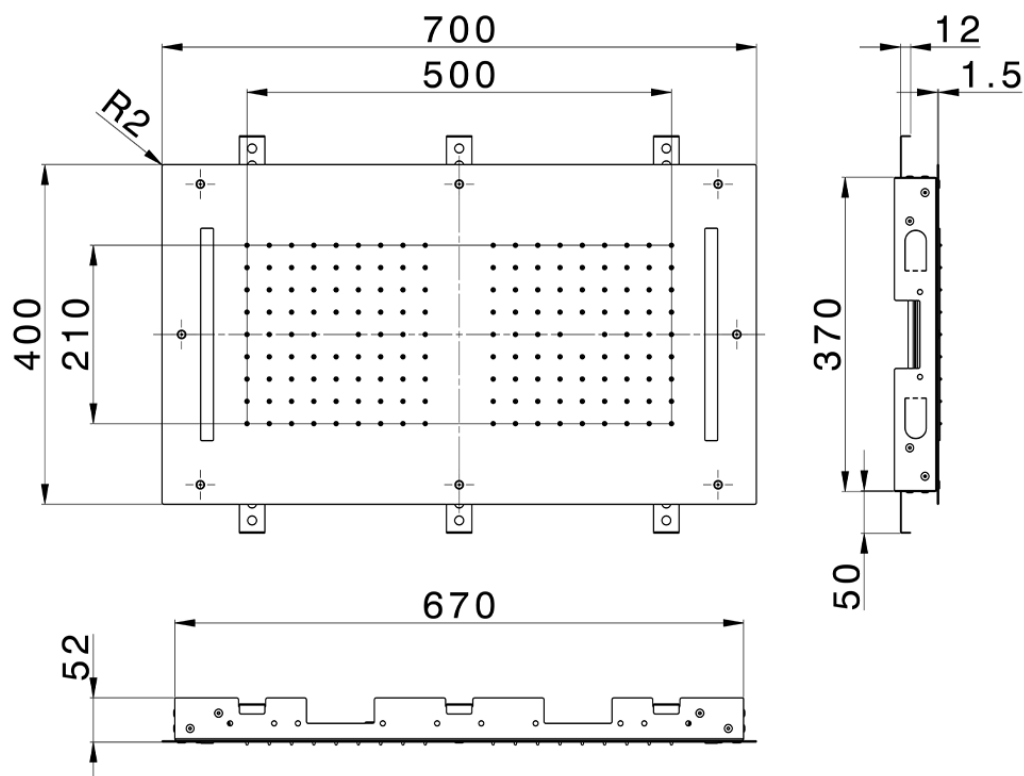

**700x400 mm Chromotherapy Ceiling showerhead ZEN SHOWER\_ZS0C0115**

ZS0C0115

<https://en.cisal.it/700x400-mm-chromotherapy-ceiling-showerhead-zen-shower-zs0c0115>

2026-05-19