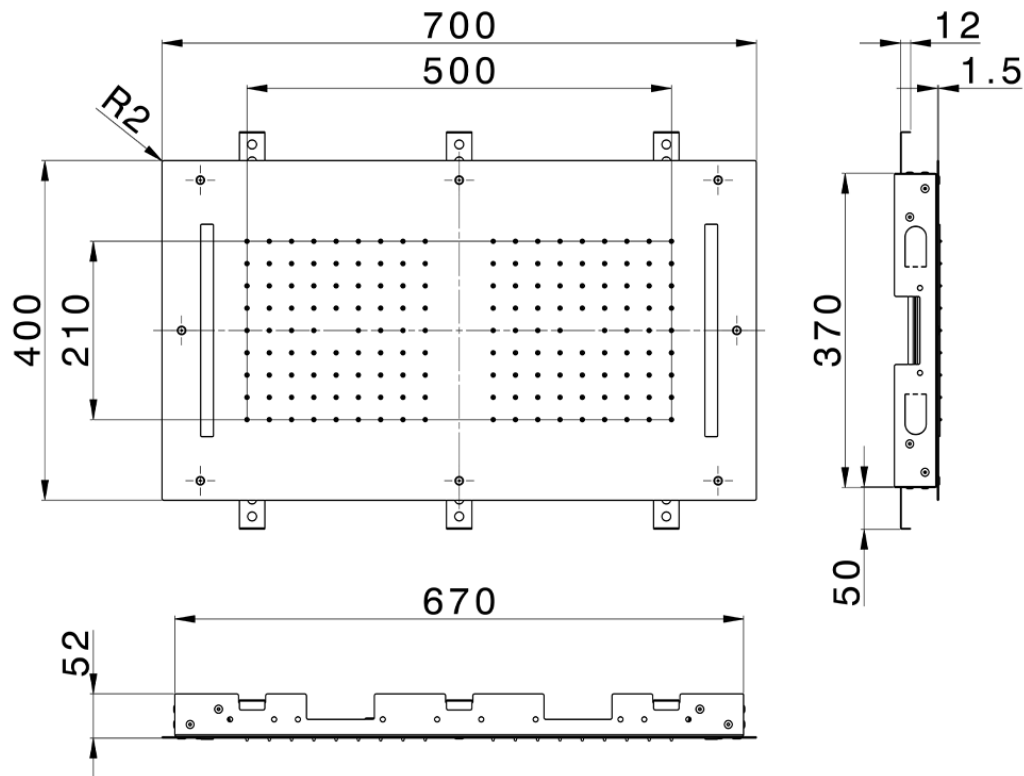

700x400 mm Chromotherapy Ceiling showerhead ZEN SHOWER_ZS0C0115

ZS0C0115

<https://en.cisal.it/700x400-mm-chromotherapy-ceiling-showerhead-zen-shower-zs0c0115>

2026-06-09