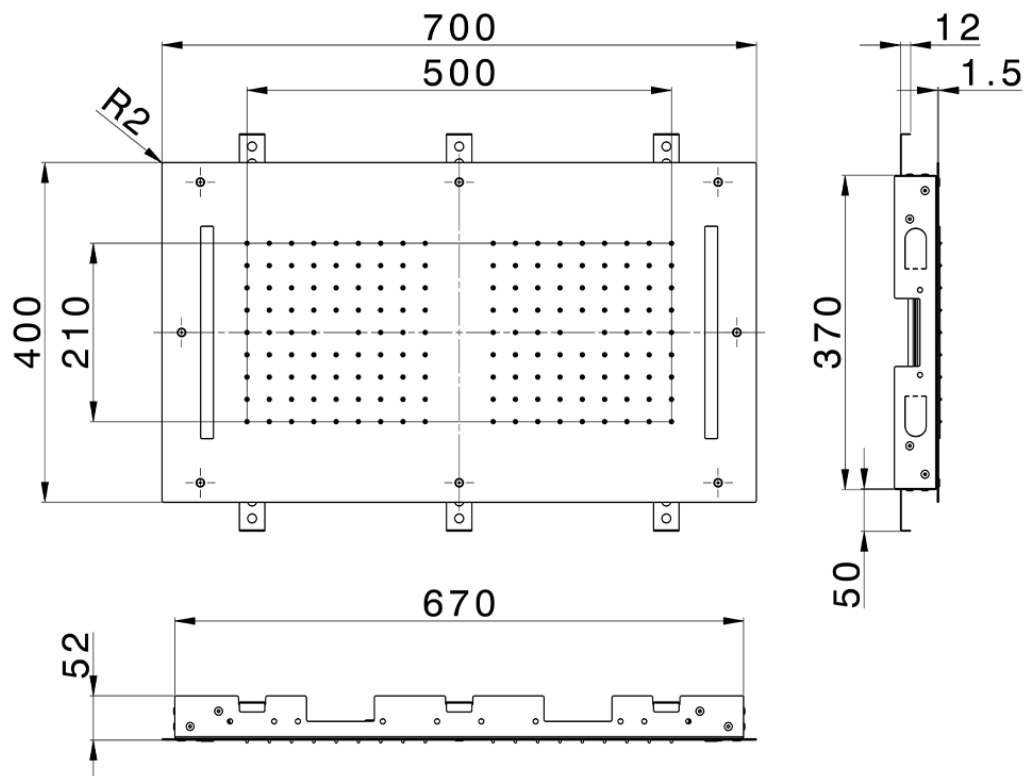

700x400 mm Chromotherapy Ceiling showerhead ZEN SHOWER_ZS0C0115

ZS0C0115

<https://en.cisal.it/700x400-mm-chromotherapy-ceiling-showerhead-zen-shower-zs0c0115>

2026-05-19