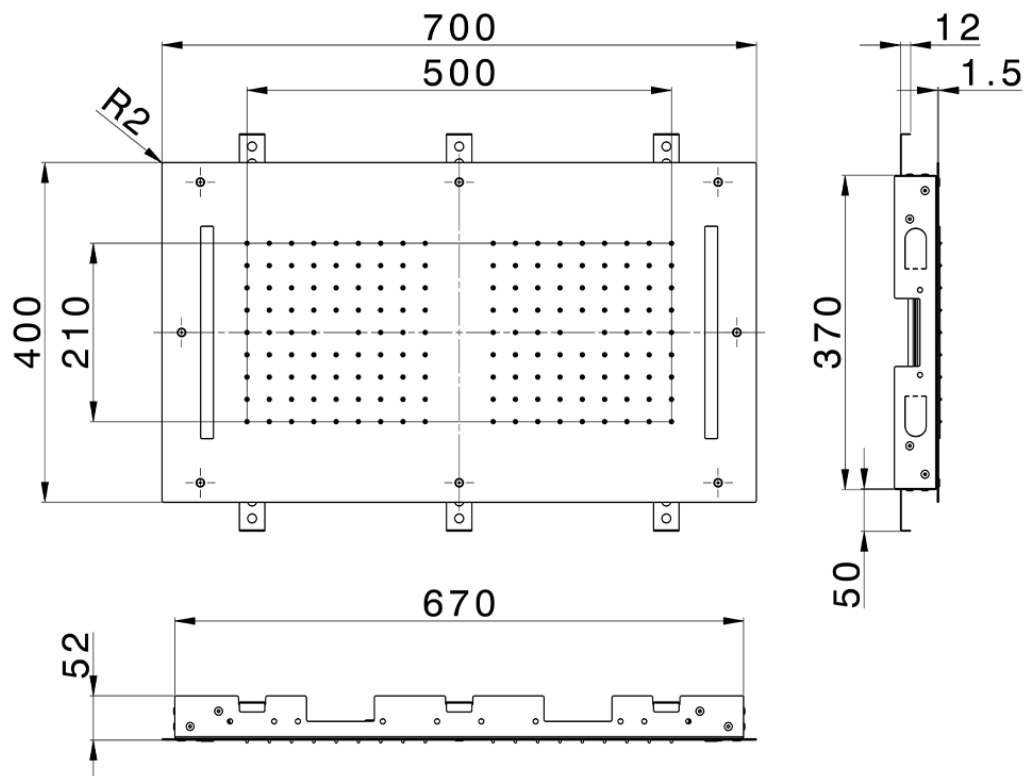

700x400 mm Chromotherapy Ceiling showerhead ZEN SHOWER_ZS0C0115

ZS0C0115

<https://en.cisal.it/700x400-mm-chromotherapy-ceiling-showerhead-zen-shower-zs0c0115>

2026-04-10