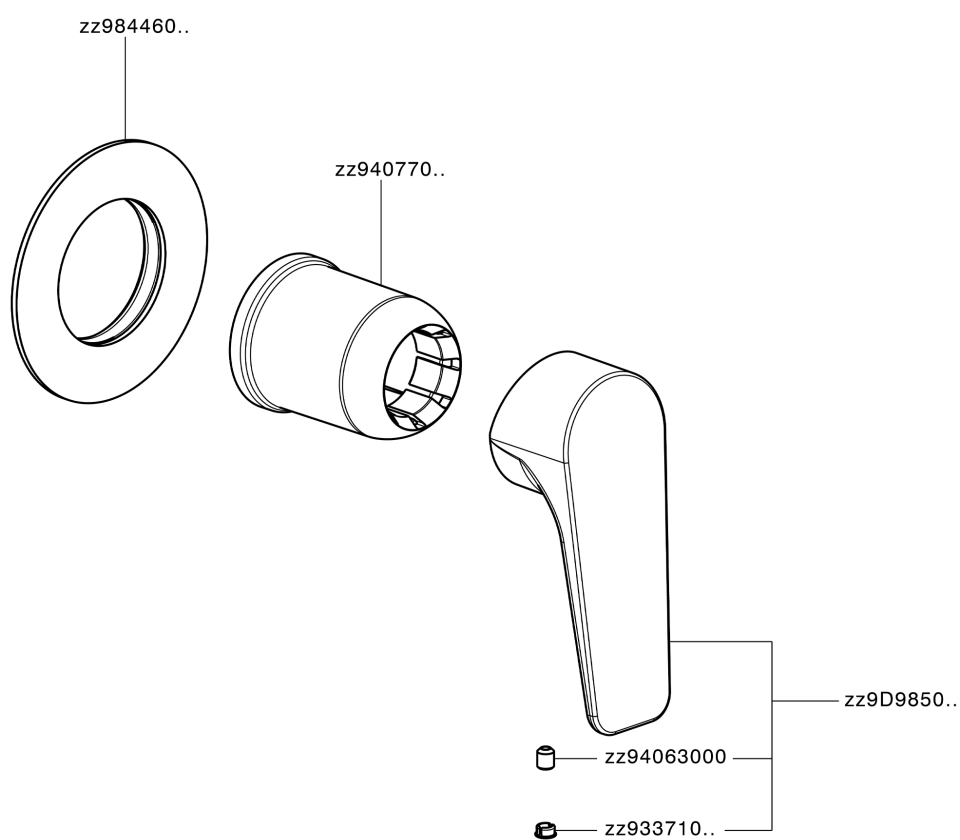

## Exposed part for concealed S.L. shower valve ROCK&ROLL\_RK003000

RK003000

<https://en.cisal.it/exposed-part-for-concealed-s-l-shower-valve-rockroll-rk003000>

## Concealed single lever shower mixer CONCEALED\_ZA005301

ZA005301

<https://en.cisal.it/concealed-single-lever-shower-mixer-concealed-za005301>

## Concealed single lever shower mixer CONCEALED\_ZA005300

ZA005300

<https://en.cisal.it/concealed-single-lever-shower-mixer-concealed-za005300>

2026-04-06