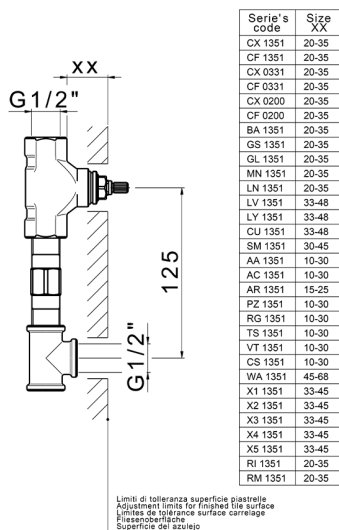

CHARACTERISTICS

Concealed **1**