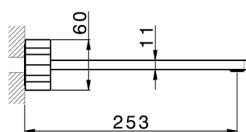

AVAILABLE FINISHINGS

5X 5X Brushed Stainless Steel/Marble Marquina

CHARACTERISTICS

Installation **Concealed**

Required concealed parts **ZA033510**

Exposed part for concealed washbasin mixer MARBLE X32_X6013511

X6013511

<https://en.cisal.it/exposed-part-for-concealed-washbasin-mixer-marble-x32x6013511>

Concealed washbasin mixer CONCEALED_ZA033510

MODEL **ZA033510**

Concealed washbasin mixer, with two right headvalves