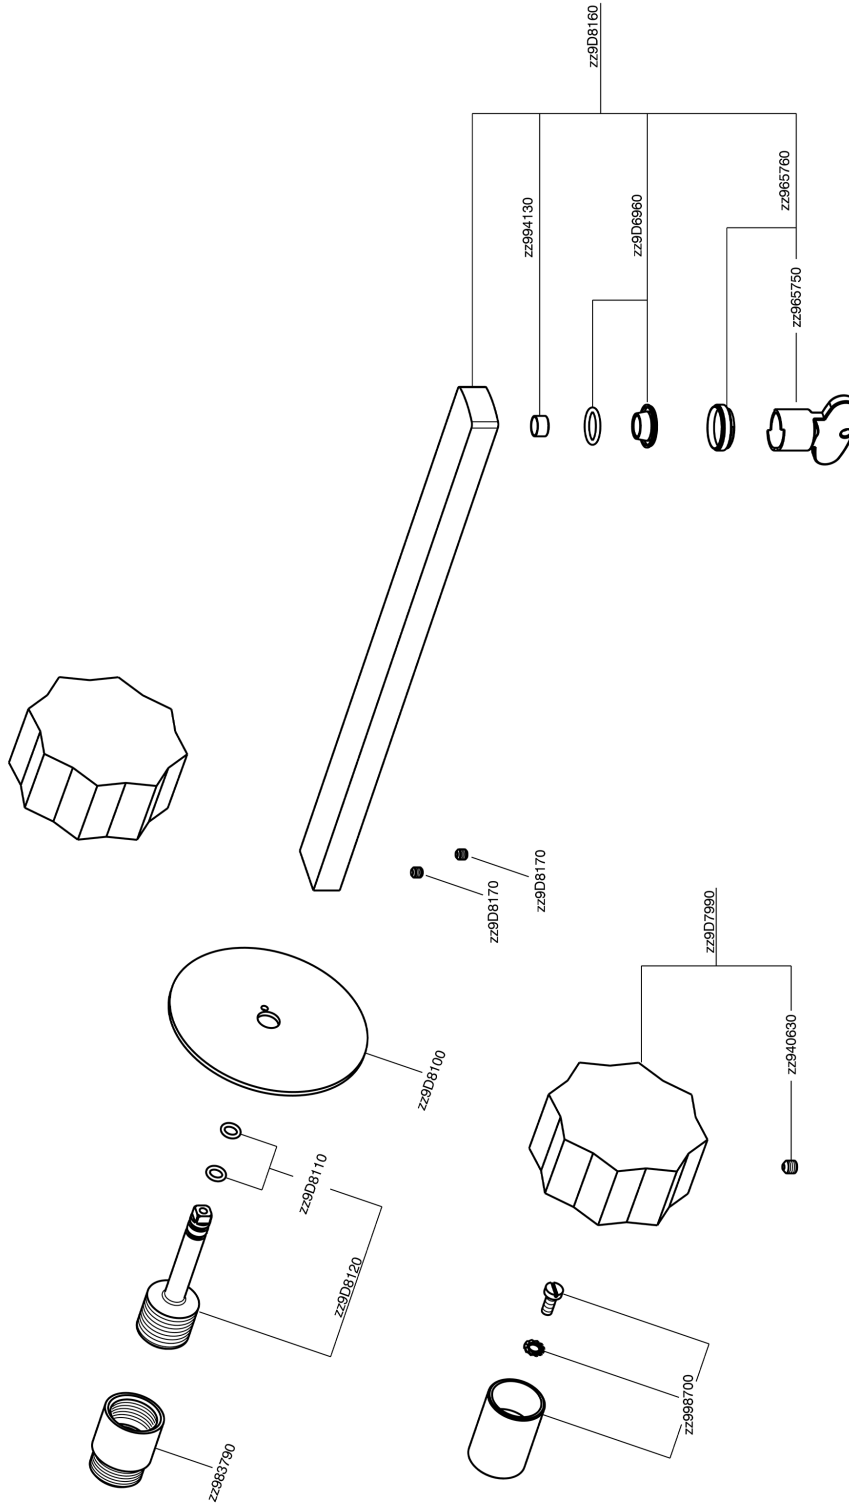

Exposed part for concealed washbasin mixer MARBLE X32_X6013511

MODEL **X6013511**

Exposed part for concealed washbasin mixer, without concealed part, for item ZA033510, with marble handles, Inox AISI 316L

AVAILABLE FINISHINGS

5X 5X Brushed Stainless Steel/Marble Marquina

CHARACTERISTICS

Installation **Concealed**

Required concealed parts **ZA033510**

Exposed part for concealed washbasin mixer MARBLE X32_X6013511

X6013511

<https://en.cisal.it/exposed-part-for-concealed-washbasin-mixer-marble-x32x6013511>

Concealed washbasin mixer CONCEALED_ZA033510

MODEL **ZA033510**

Concealed washbasin mixer, with two right headvalves