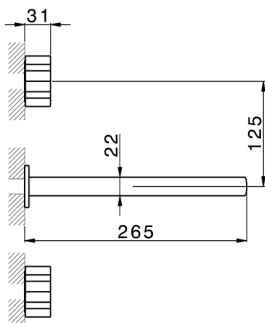

AVAILABLE FINISHINGS

5X 5X Brushed Stainless Steel/Marble Marquina

CHARACTERISTICS

Installation **Concealed**

Required concealed parts **ZA033510**

Exposed part for concealed washbasin mixer MARBLE X32_X6013511

X6013511

<https://en.cisal.it/exposed-part-for-concealed-washbasin-mixer-marble-x32x6013511>

Concealed washbasin mixer CONCEALED_ZA033510

MODEL **ZA033510**

Concealed washbasin mixer, with two right headvalves