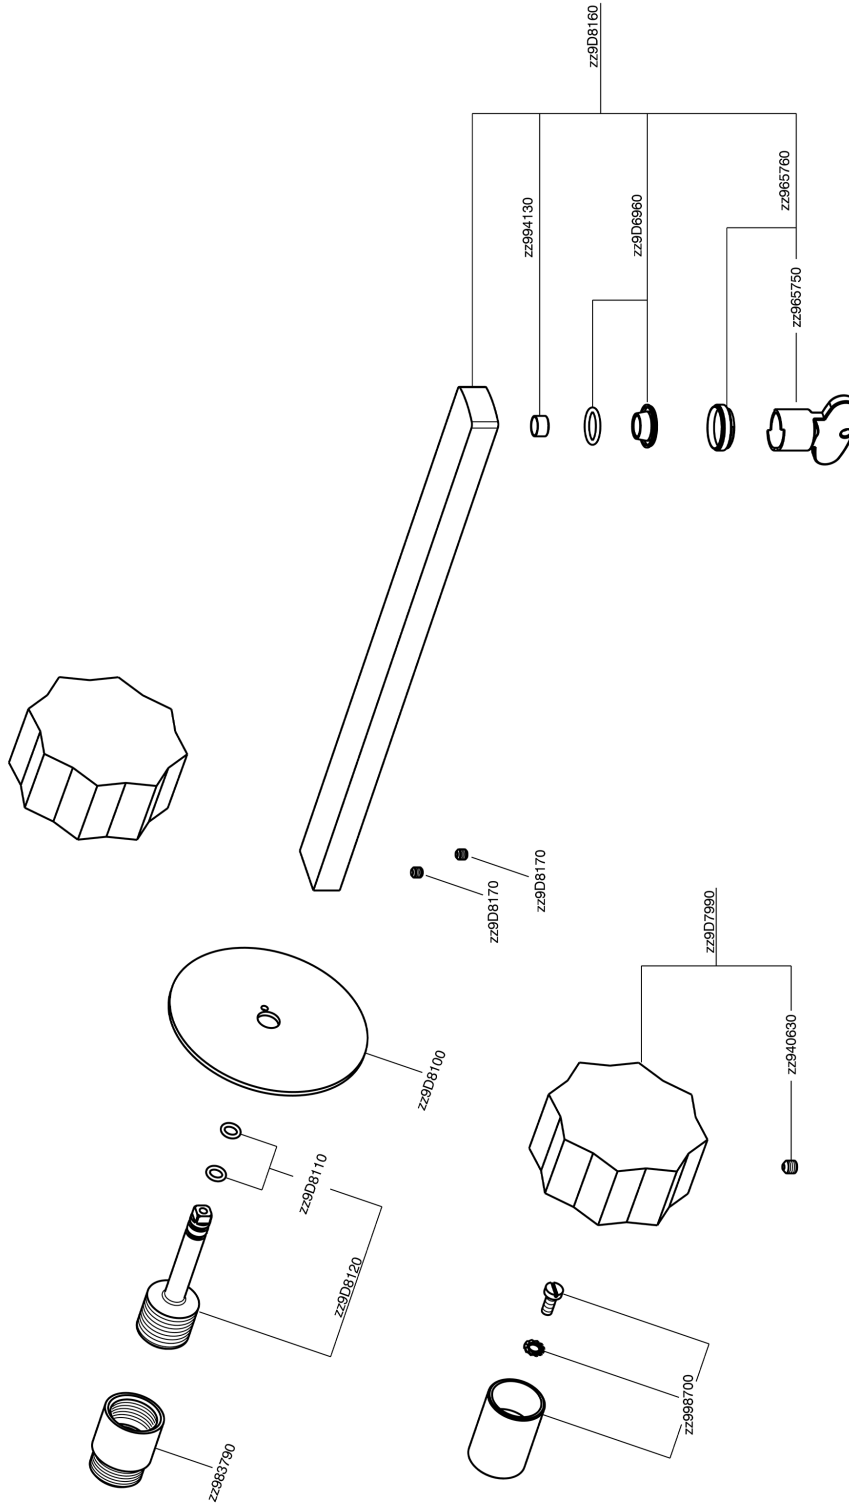

Exposed part for concealed washbasin mixer MARBLE X32_X6013511

X6013511

<https://en.cisal.it/exposed-part-for-concealed-washbasin-mixer-marble-x32x6013511>

Concealed washbasin mixer CONCEALED_ZA033510

ZA033510

<https://en.cisal.it/concealed-washbasin-mixer-concealedza033510>

2024-09-16