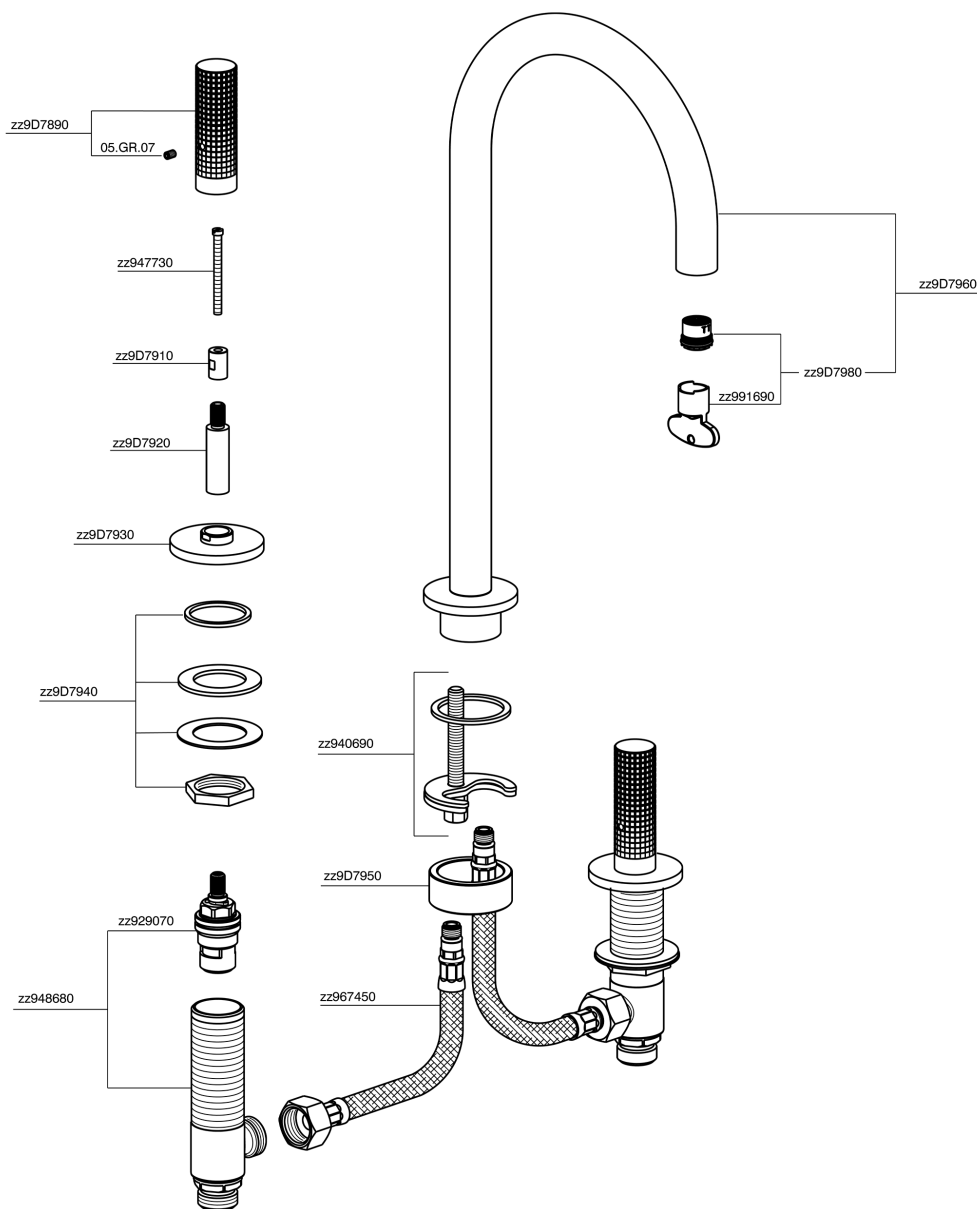

## 3 hole washbasin mixer NUANCE X32\_X1001040

MODEL **X1001040**

3 hole washbasin mixer, without automatic pop up waste, Inox AISI 316L

## 3 hole washbasin mixer NUANCE X32\_X1001040

X1001040

<https://en.cisal.it/3-hole-washbasin-mixer-nuance-x32-x1001040>

2026-05-17