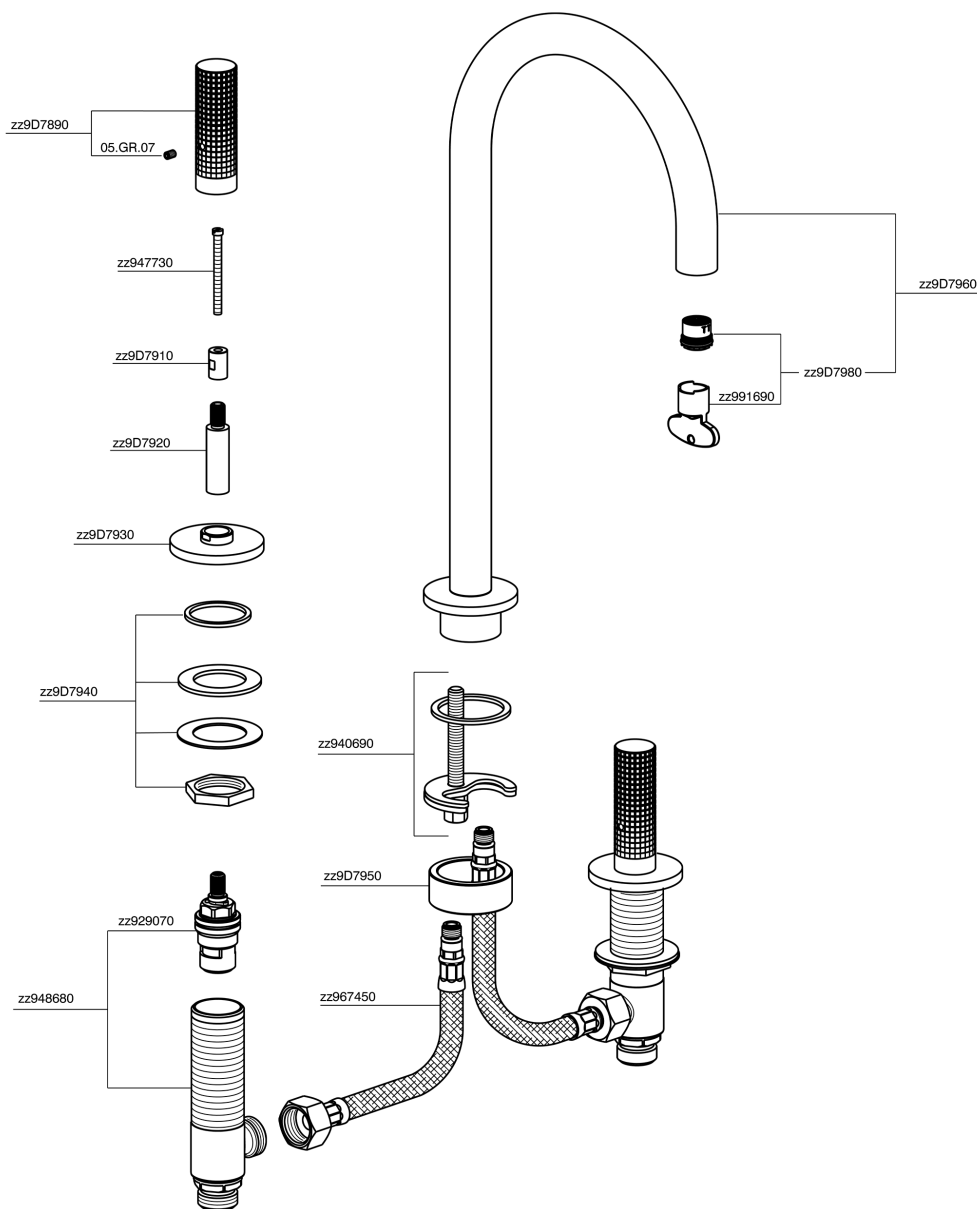

## 3 hole washbasin mixer NUANCE X32\_X1001040

MODEL **X1001040**

3 hole washbasin mixer, without automatic pop up waste, Inox AISI 316L

## 3 hole washbasin mixer NUANCE X32\_X1001040

X1001040

<https://en.cisal.it/3-hole-washbasin-mixer-nuance-x32-x1001040>

2026-04-26