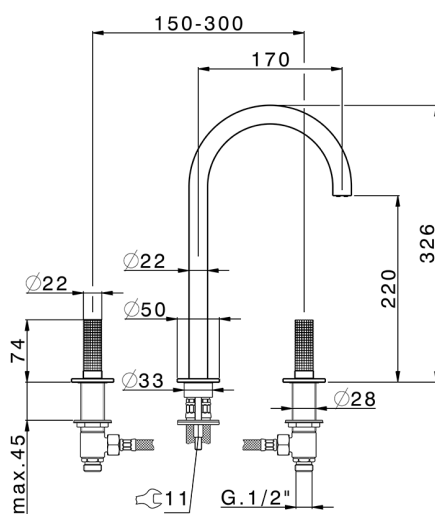

3 hole washbasin mixer NUANCE X32_X1001040

MODEL **X1001040**

3 hole washbasin mixer, without automatic pop up waste, Inox AISI 316L

AVAILABLE FINISHINGS

- **D1** D1 Brushed Inox
- **5H** 5H Dark Brass Brushed
- **5L** 5L Brushed Black Titanium
- **5N** 5N Brushed Rose Gold

CHARACTERISTICS