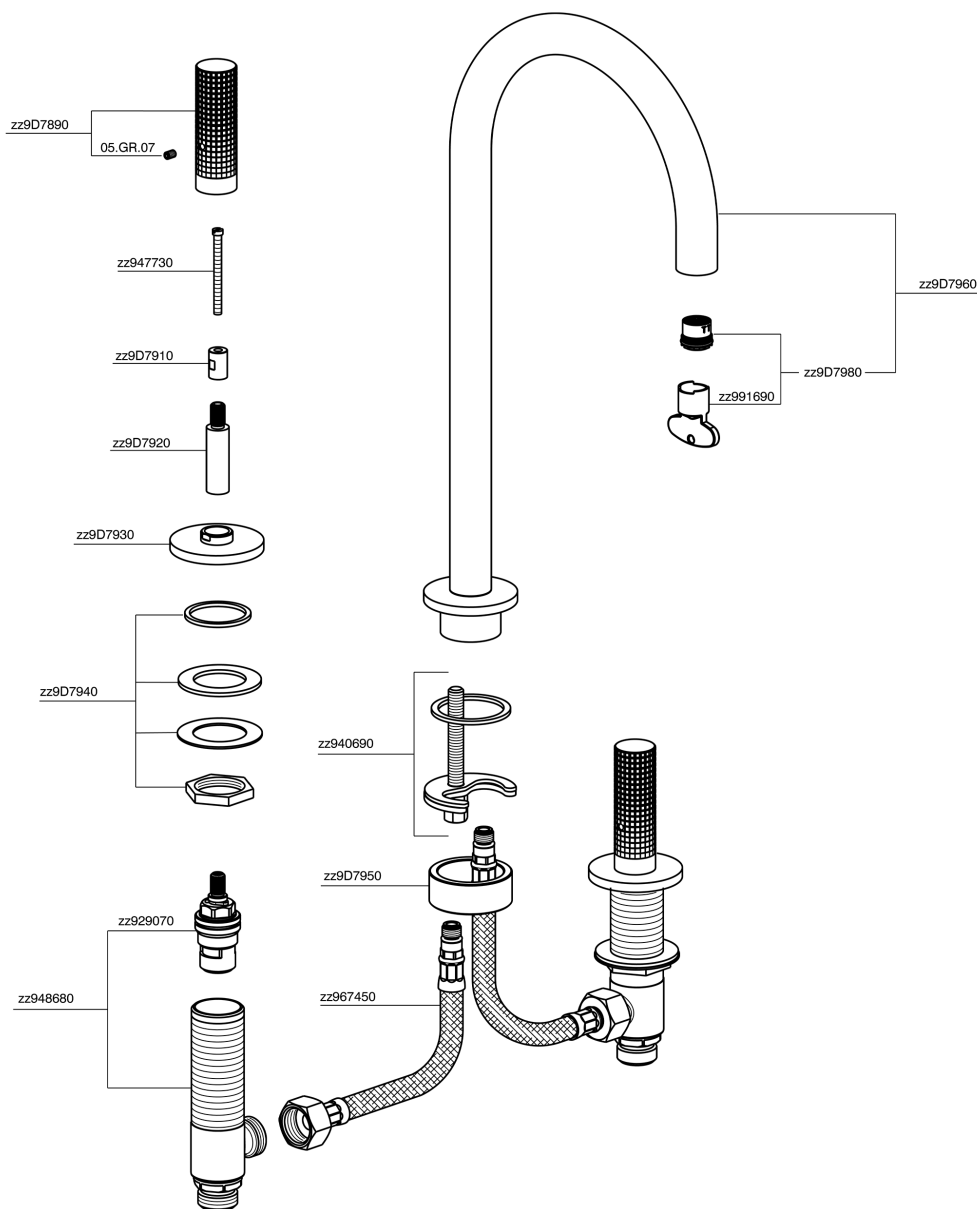

## 3 hole washbasin mixer NUANCE X32\_X1001040

MODEL **X1001040**

3 hole washbasin mixer, without automatic pop up waste, Inox AISI 316L

## 3 hole washbasin mixer NUANCE X32\_X1001040

X1001040

<https://en.cisal.it/3-hole-washbasin-mixer-nuance-x32-x1001040>

2026-06-26