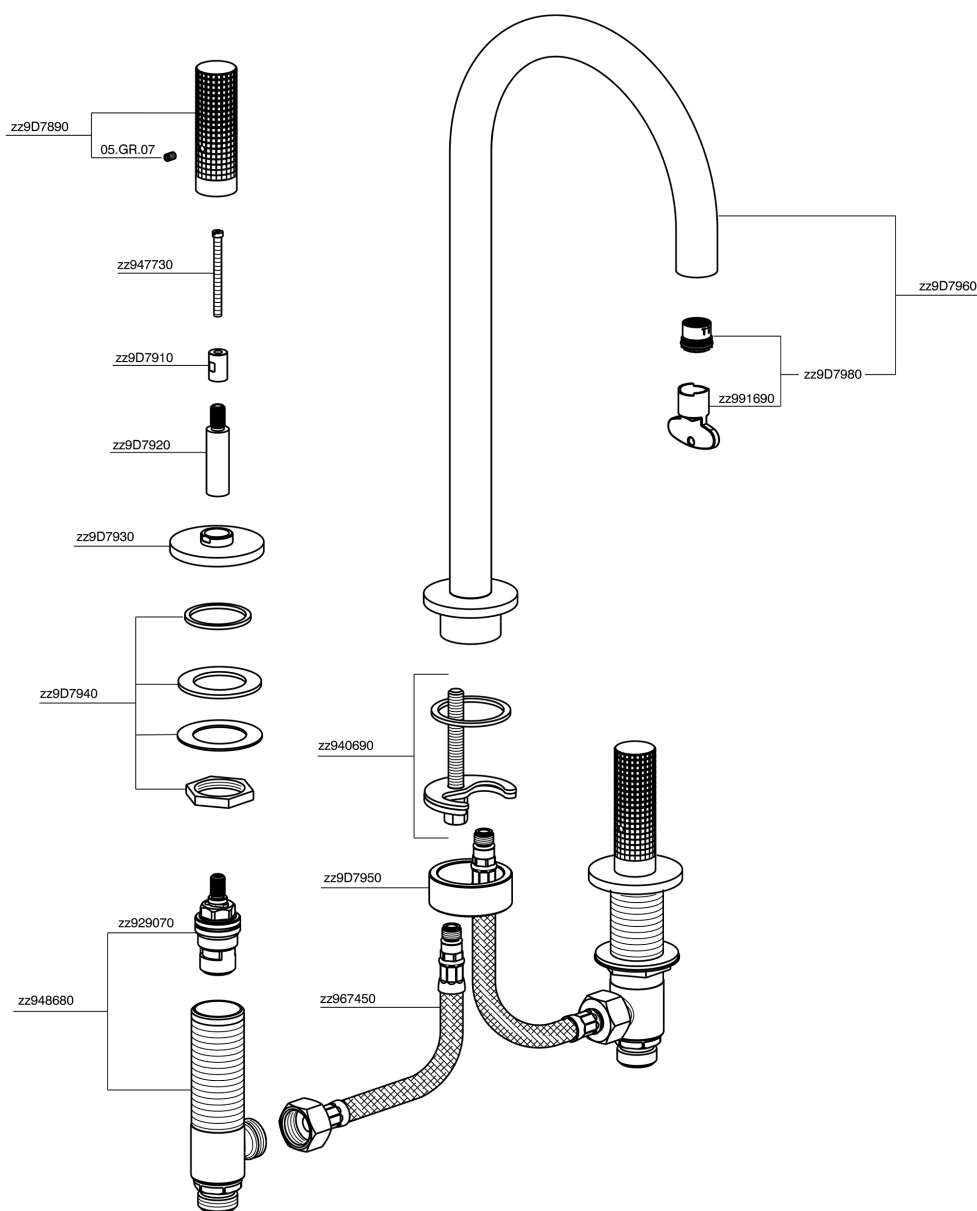

## 3 hole washbasin mixer NUANCE X32\_X1001040

X1001040

<https://en.cisal.it/3-hole-washbasin-mixer-nuance-x32-x1001040>

2026-06-06