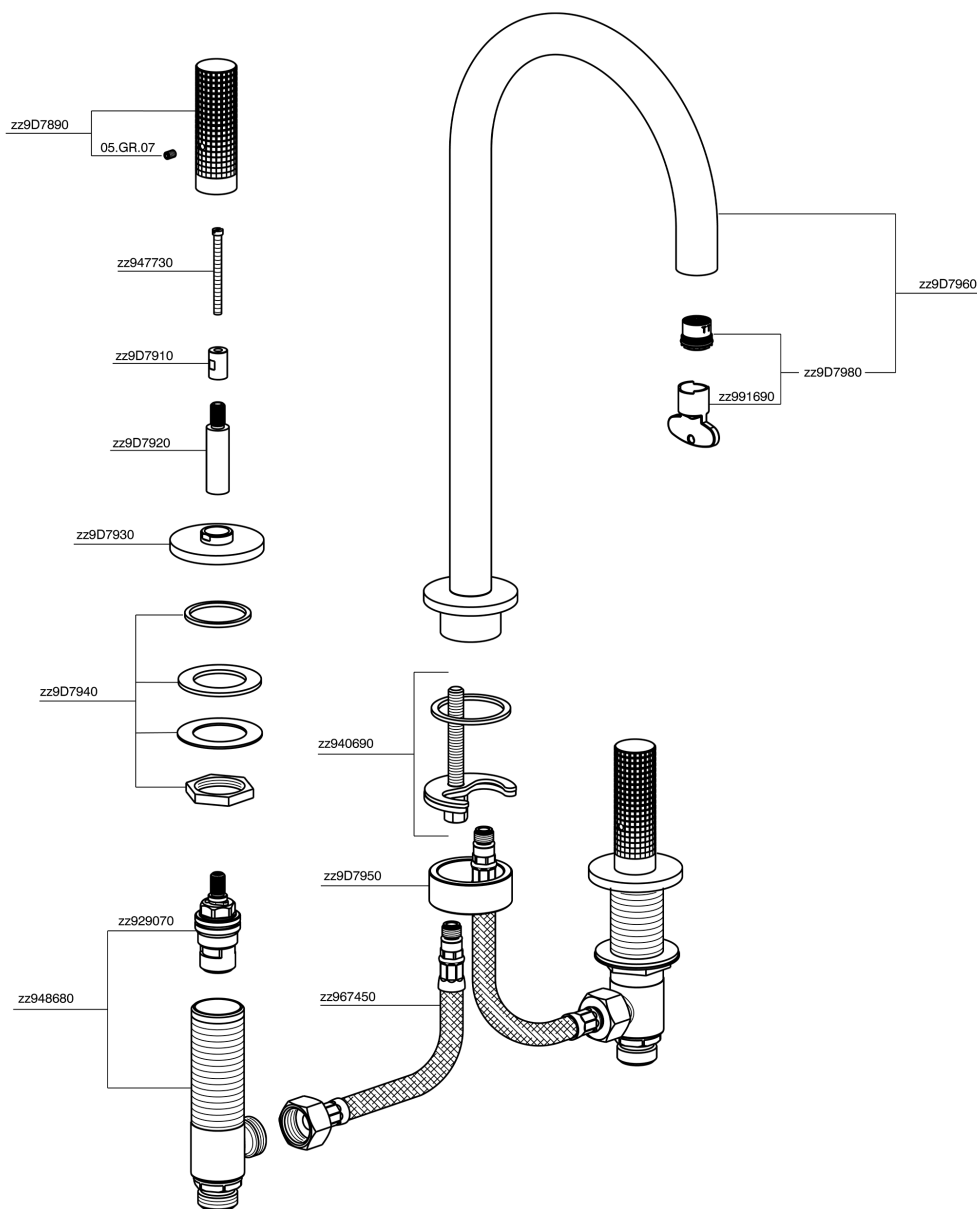

3 hole washbasin mixer NUANCE X32_X1001040

X1001040

<https://en.cisal.it/3-hole-washbasin-mixer-nuance-x32-x1001040>

2026-06-26