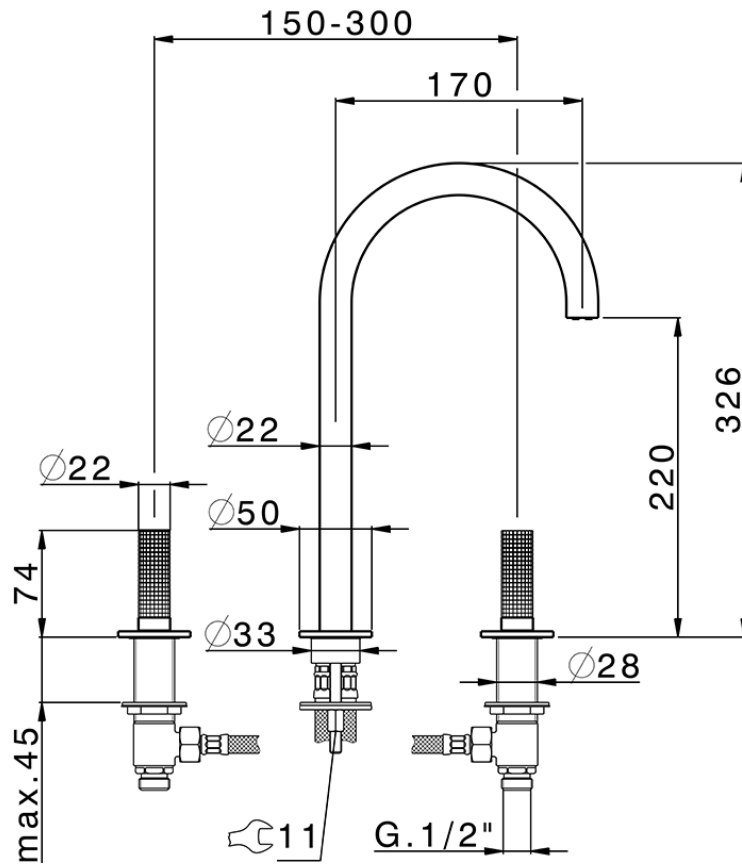

## 3 hole washbasin mixer NUANCE X32\_X1001040

X1001040

<https://en.cisal.it/3-hole-washbasin-mixer-nuance-x32-x1001040>

2026-05-17