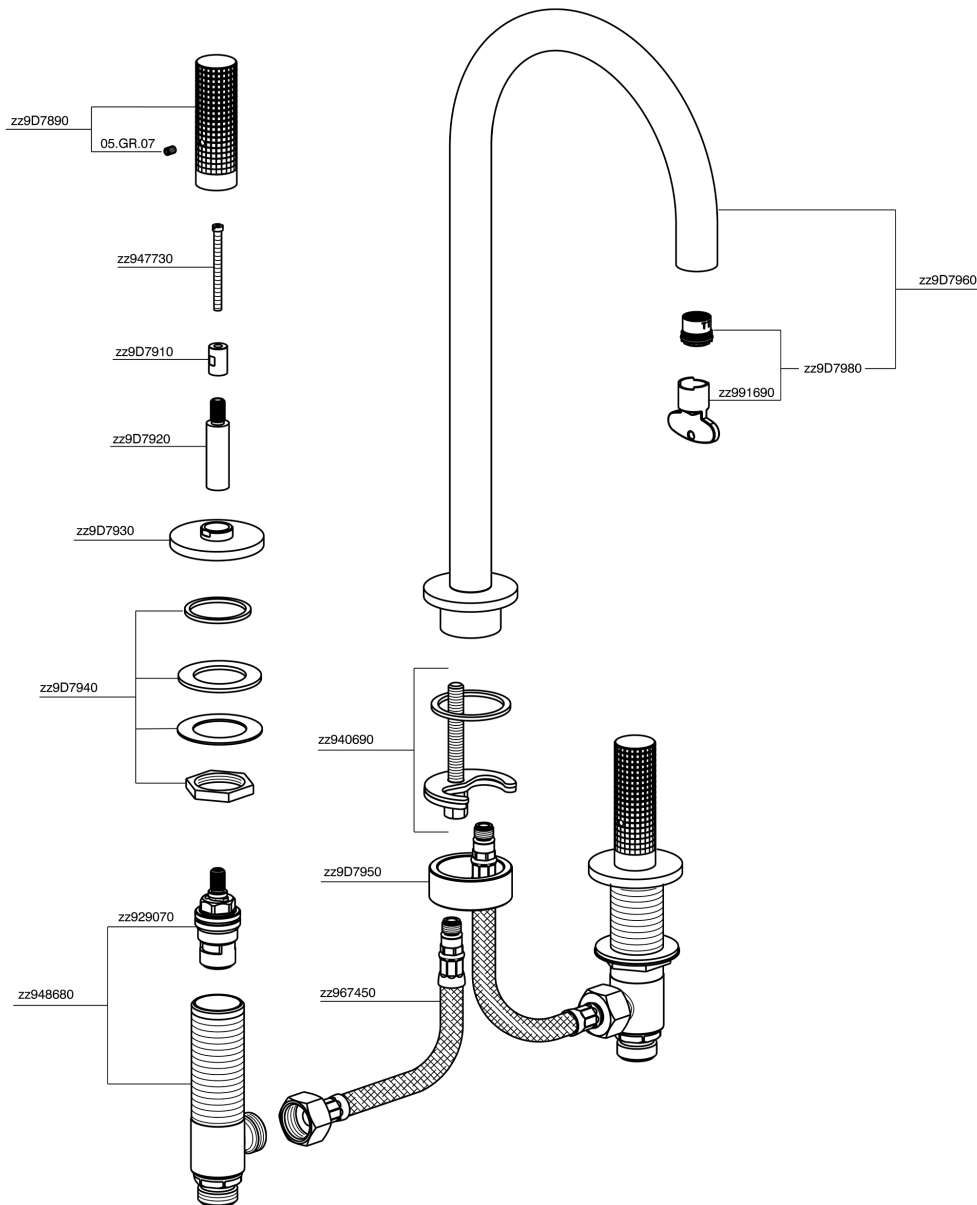

3 hole washbasin mixer NUANCE X32_X1001040

MODEL **X1001040**

3 hole washbasin mixer, without automatic pop up waste, Inox AISI 316L

AVAILABLE FINISHINGS

-  **D1** D1 Brushed Inox
-  **5H** 5H Dark Brass Brushed
-  **5L** 5L Brushed Black Titanium
-  **5N** 5N Brushed Rose Gold

CHARACTERISTICS

3 hole washbasin mixer NUANCE X32_X1001040

X1001040

<https://en.cisal.it/3-hole-washbasin-mixer-nuance-x32-x1001040>

2026-06-14