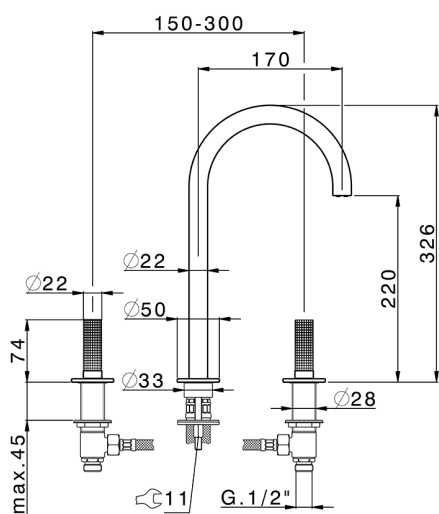

3 hole washbasin mixer NUANCE X32_X1001040

MODEL **X1001040**

3 hole washbasin mixer, without automatic pop up waste, Inox AISI 316L

AVAILABLE FINISHINGS

-  **D1** D1 Brushed Inox
-  **5H** 5H Dark Brass Brushed
-  **5L** 5L Brushed Black Titanium
-  **5N** 5N Brushed Rose Gold

CHARACTERISTICS

3 hole washbasin mixer NUANCE X32_X1001040

X1001040

<https://en.cisal.it/3-hole-washbasin-mixer-nuance-x32-x1001040>

2026-06-14