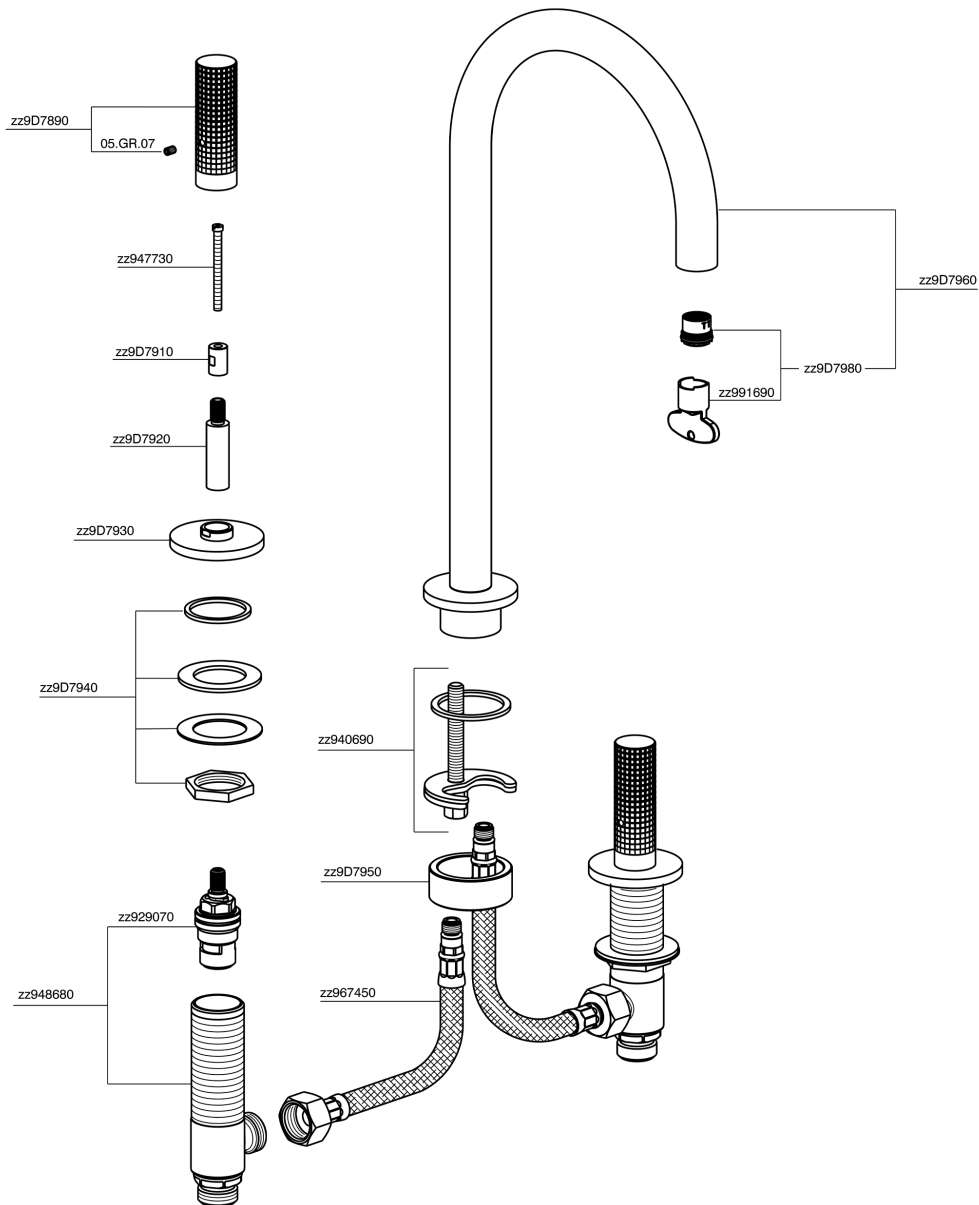

3 hole washbasin mixer NUANCE X32_X1001040

X1001040

<https://en.cisal.it/3-hole-washbasin-mixer-nuance-x32-x1001040>

2026-04-26