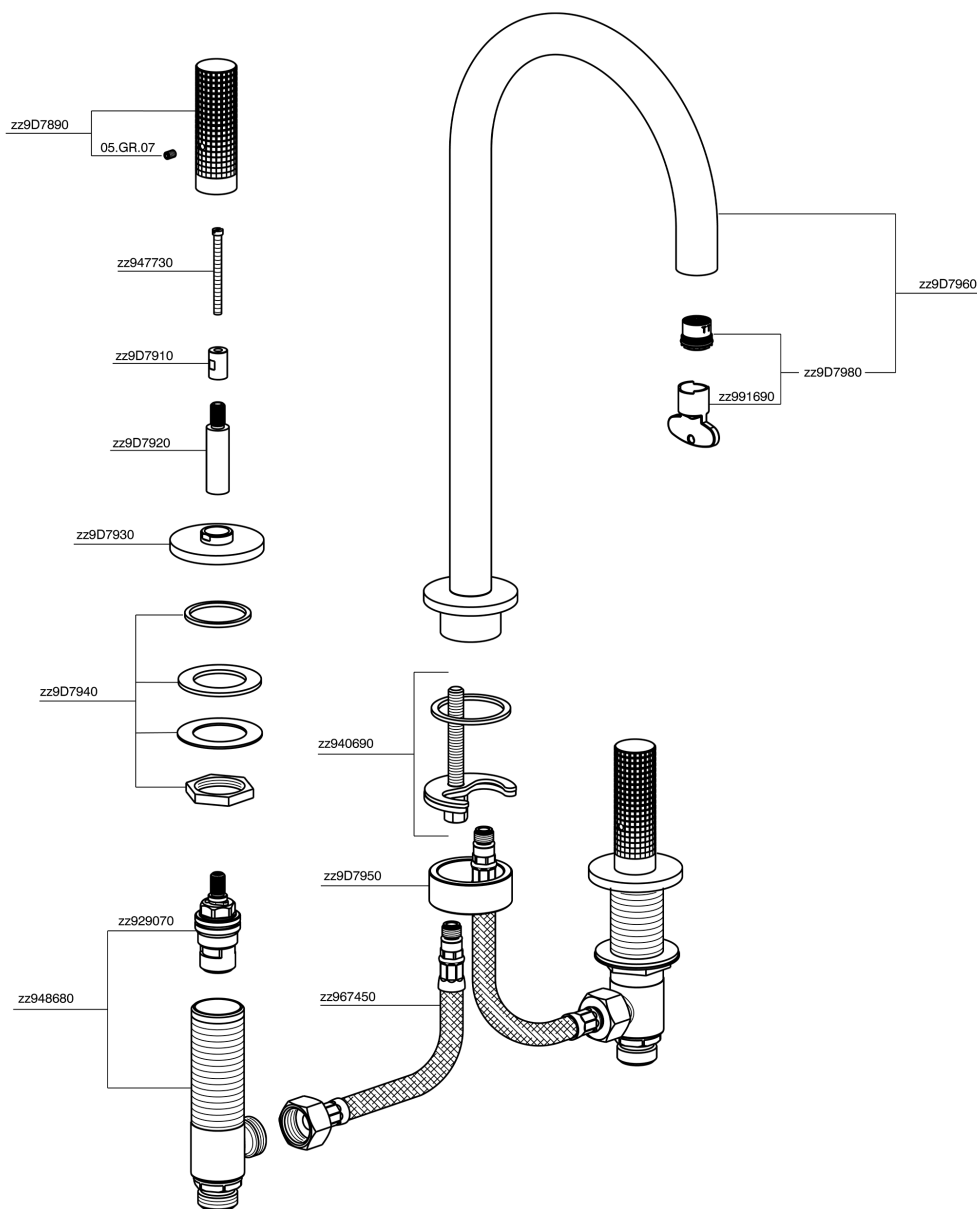

3 hole washbasin mixer NUANCE X32_X1001040

X1001040

<https://en.cisal.it/3-hole-washbasin-mixer-nuance-x32-x1001040>

2026-05-17