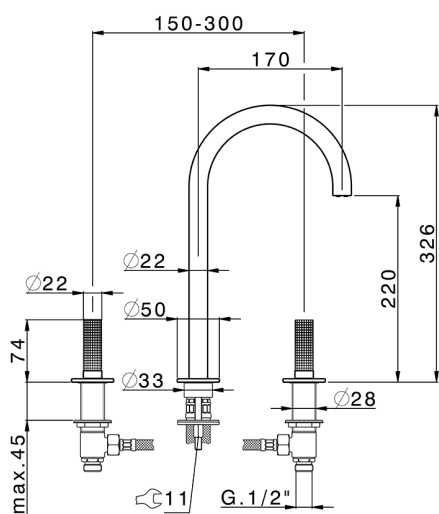

3 hole washbasin mixer NUANCE X32_X1001040

MODEL **X1001040**

3 hole washbasin mixer, without automatic pop up waste, Inox AISI 316L

AVAILABLE FINISHINGS

-  **D1** D1 Brushed Inox
-  **5H** 5H Dark Brass Brushed
-  **5L** 5L Brushed Black Titanium
-  **5N** 5N Brushed Rose Gold

CHARACTERISTICS

3 hole washbasin mixer NUANCE X32_X1001040

X1001040

<https://en.cisal.it/3-hole-washbasin-mixer-nuance-x32-x1001040>

2026-04-26