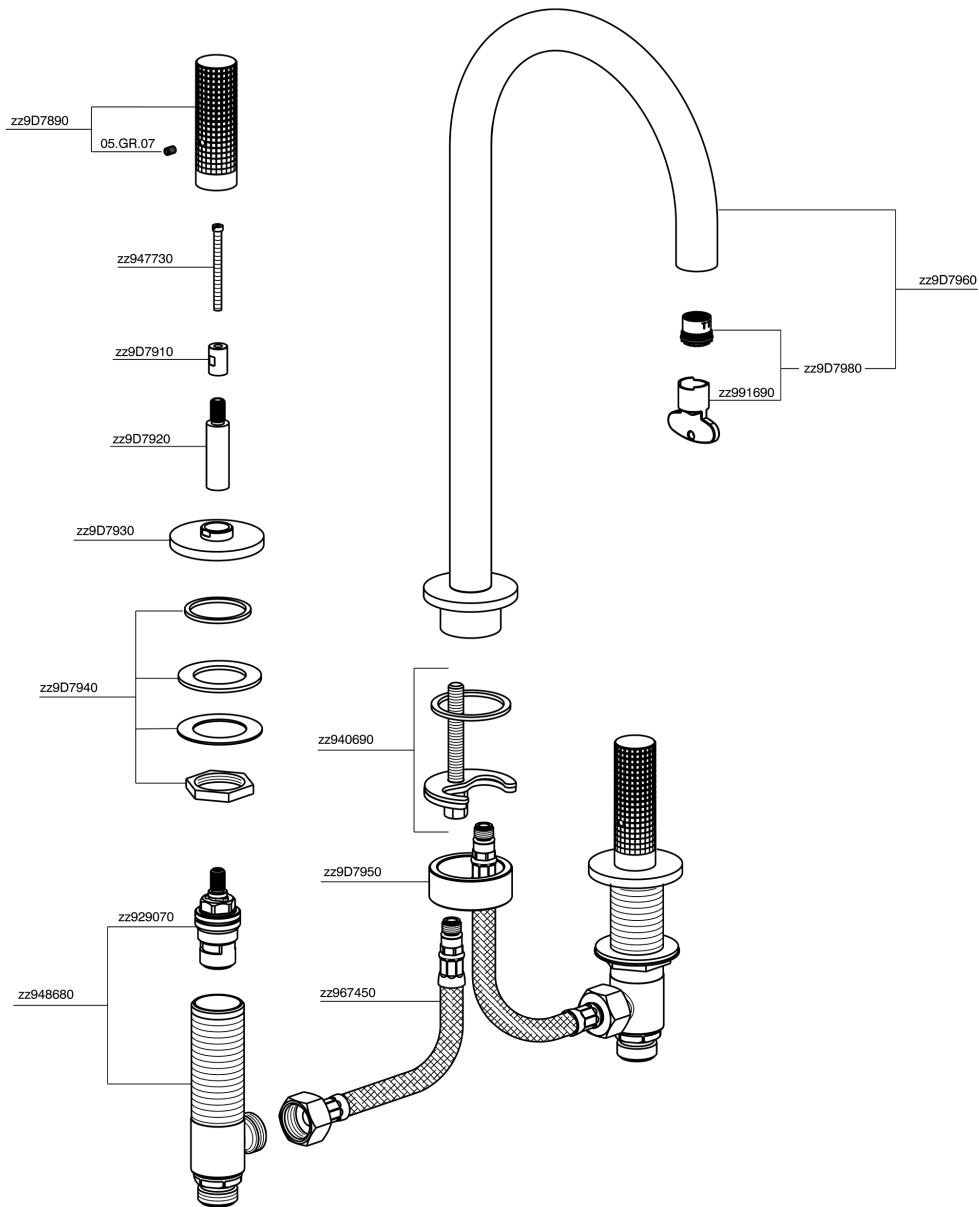

3 hole washbasin mixer NUANCE X32_X1001040

MODEL **X1001040**

3 hole washbasin mixer, without automatic pop up waste, Inox AISI 316L

AVAILABLE FINISHINGS

-  **D1** D1 Brushed Inox
-  **5H** 5H Dark Brass Brushed
-  **5L** 5L Brushed Black Titanium
-  **5N** 5N Brushed Rose Gold

CHARACTERISTICS

3 hole washbasin mixer NUANCE X32_X1001040

X1001040

<https://en.cisal.it/3-hole-washbasin-mixer-nuance-x32-x1001040>

2026-04-26