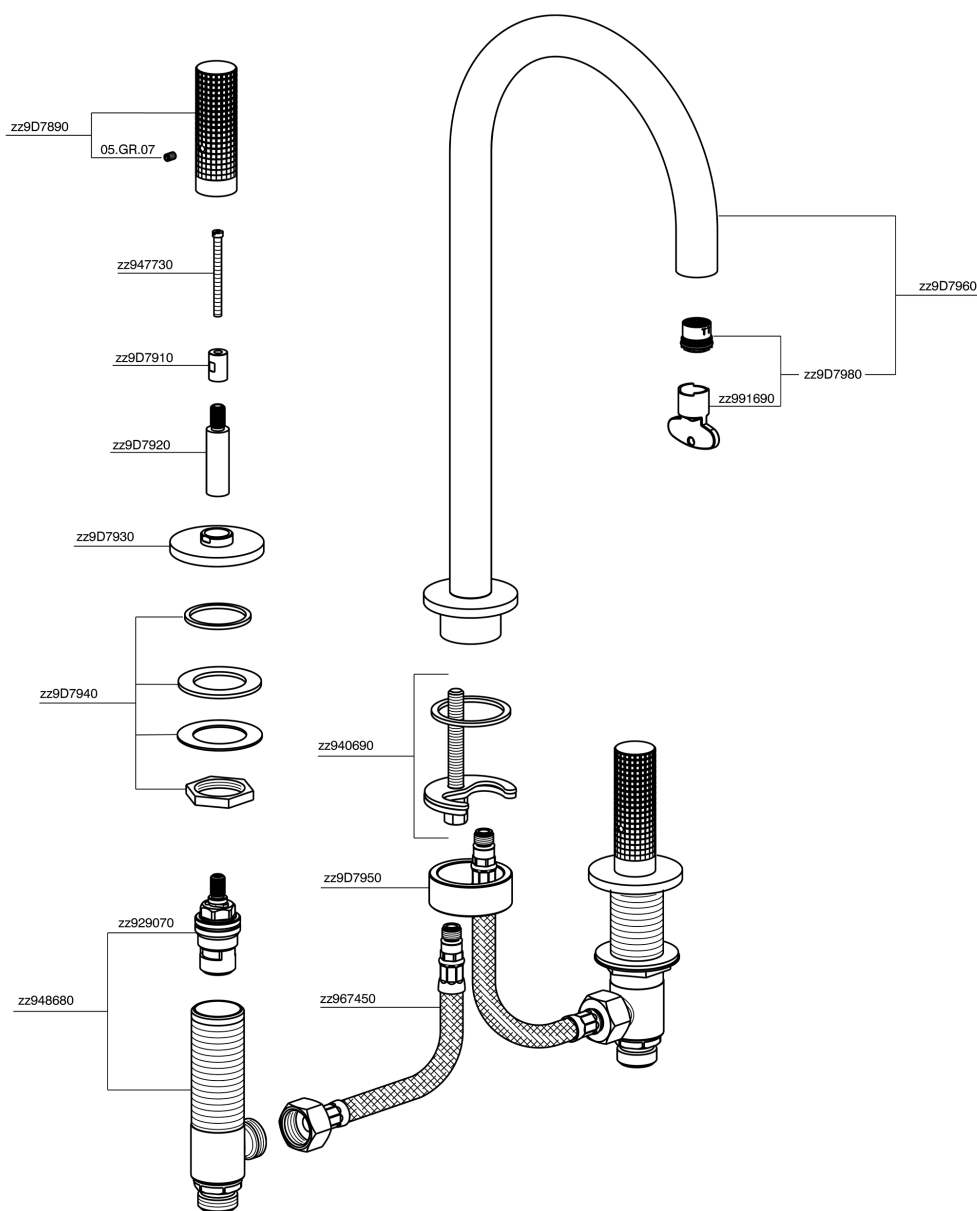

## 3 hole washbasin mixer NUANCE X32\_X1001040

MODEL **X1001040**

3 hole washbasin mixer, without automatic pop up waste, Inox AISI 316L

## 3 hole washbasin mixer NUANCE X32\_X1001040

X1001040

<https://en.cisal.it/3-hole-washbasin-mixer-nuance-x32-x1001040>

2026-04-06