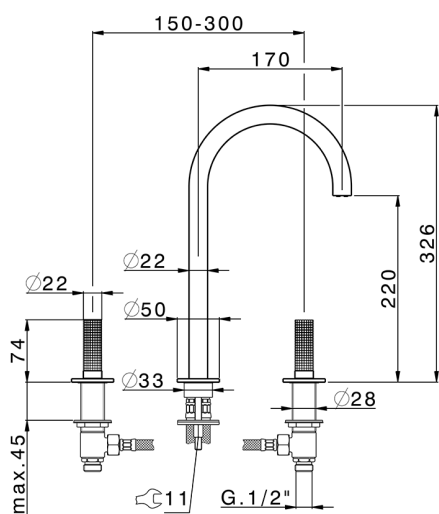

3 hole washbasin mixer NUANCE X32_X1001040

MODEL **X1001040**

3 hole washbasin mixer, without automatic pop up waste, Inox AISI 316L

AVAILABLE FINISHINGS

- **D1** D1 Brushed Inox
- **5H** 5H Dark Brass Brushed
- **5L** 5L Brushed Black Titanium
- **5N** 5N Brushed Rose Gold

CHARACTERISTICS