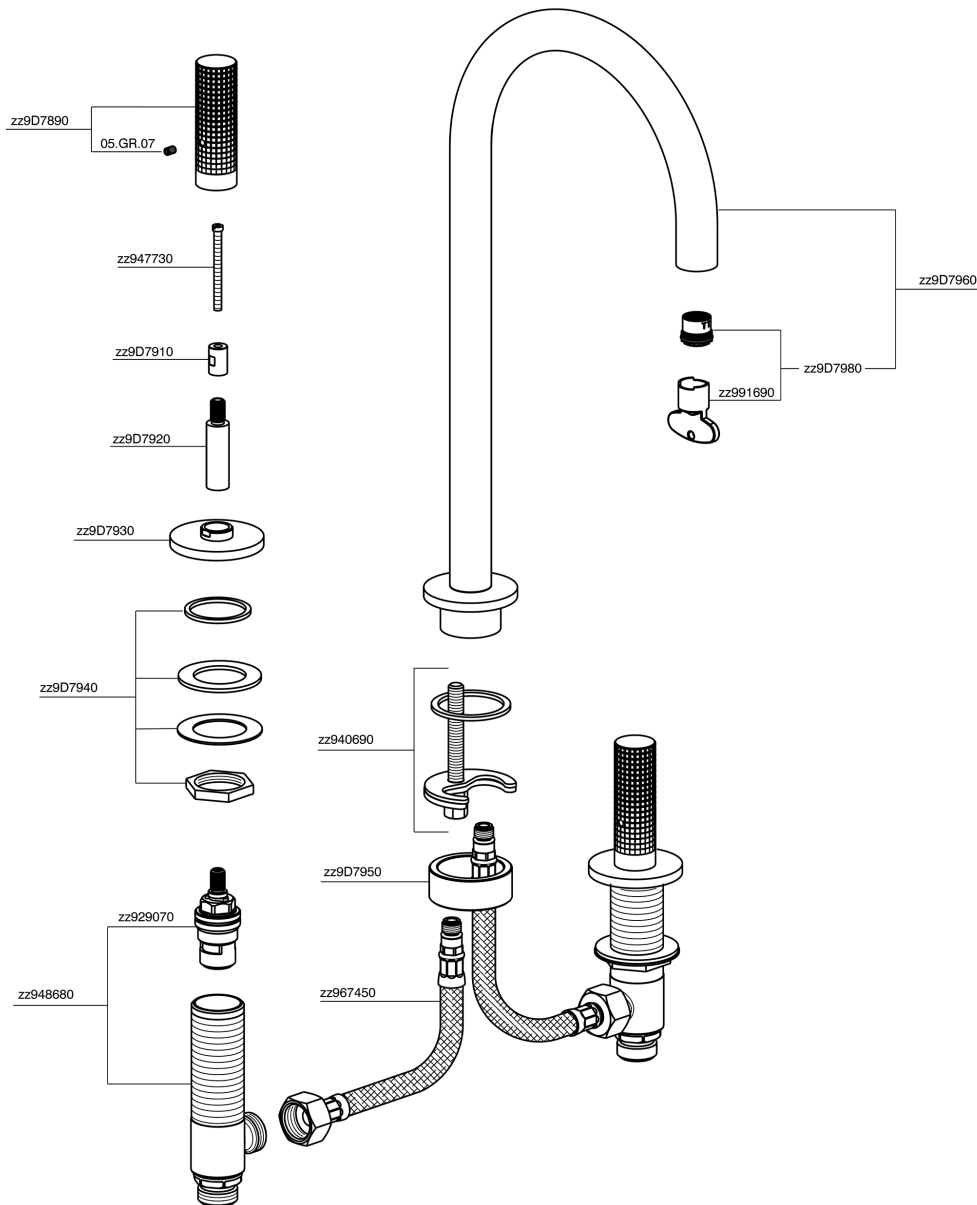

3 hole washbasin mixer NUANCE X32_X1001040

X1001040

<https://en.cisal.it/3-hole-washbasin-mixer-nuance-x32-x1001040>

2026-04-06