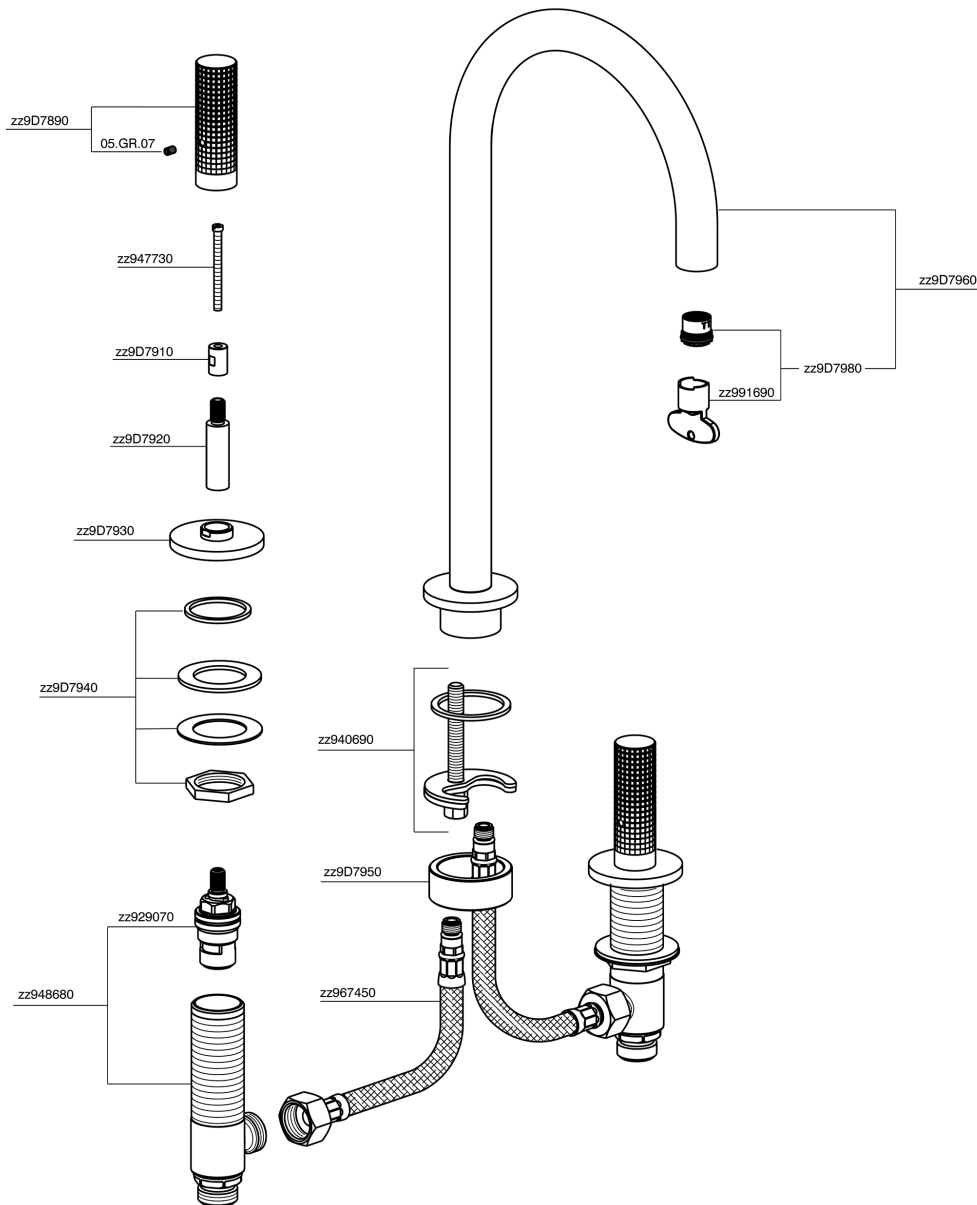

3 hole washbasin mixer NUANCE X32_X1001040

X1001040

<https://en.cisal.it/3-hole-washbasin-mixer-nuance-x32-x1001040>

2026-06-14