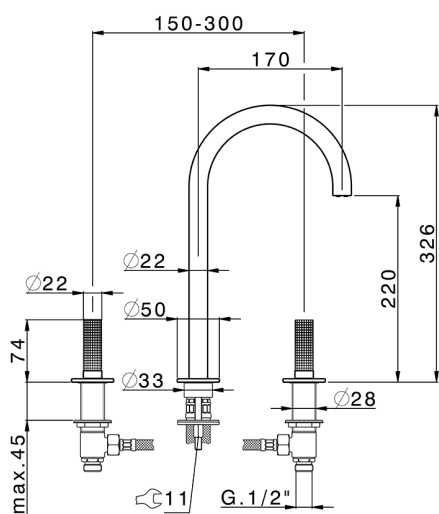

3 hole washbasin mixer NUANCE X32_X1001040

MODEL **X1001040**

3 hole washbasin mixer, without automatic pop up waste, Inox AISI 316L

AVAILABLE FINISHINGS

-  **D1** D1 Brushed Inox
-  **5H** 5H Dark Brass Brushed
-  **5L** 5L Brushed Black Titanium
-  **5N** 5N Brushed Rose Gold

CHARACTERISTICS

3 hole washbasin mixer NUANCE X32_X1001040

X1001040

<https://en.cisal.it/3-hole-washbasin-mixer-nuance-x32-x1001040>

2026-06-13