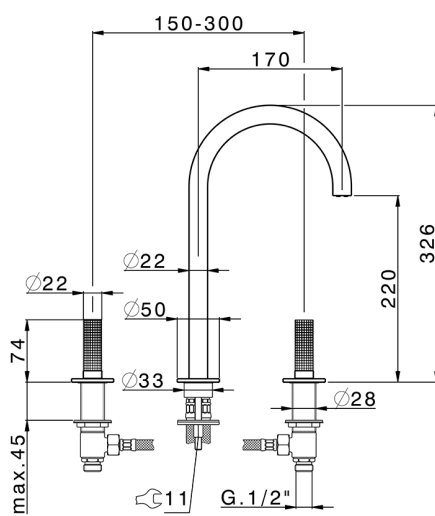

3 hole washbasin mixer NUANCE X32_X1001040

MODEL **X1001040**

3 hole washbasin mixer, without automatic pop up waste, Inox AISI 316L

AVAILABLE FINISHINGS

-  **D1** D1 Brushed Inox
-  **5H** 5H Dark Brass Brushed
-  **5L** 5L Brushed Black Titanium
-  **5N** 5N Brushed Rose Gold

CHARACTERISTICS

3 hole washbasin mixer NUANCE X32_X1001040

X1001040

<https://en.cisal.it/3-hole-washbasin-mixer-nuance-x32-x1001040>

2026-05-17