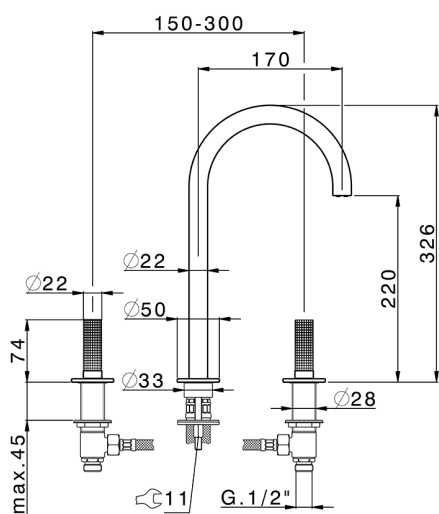

3 hole washbasin mixer NUANCE X32_X1001040

MODEL **X1001040**

3 hole washbasin mixer, without automatic pop up waste, Inox AISI 316L

AVAILABLE FINISHINGS

-  **D1** D1 Brushed Inox
-  **5H** 5H Dark Brass Brushed
-  **5L** 5L Brushed Black Titanium
-  **5N** 5N Brushed Rose Gold

CHARACTERISTICS

3 hole washbasin mixer NUANCE X32_X1001040

X1001040

<https://en.cisal.it/3-hole-washbasin-mixer-nuance-x32-x1001040>

2026-04-06