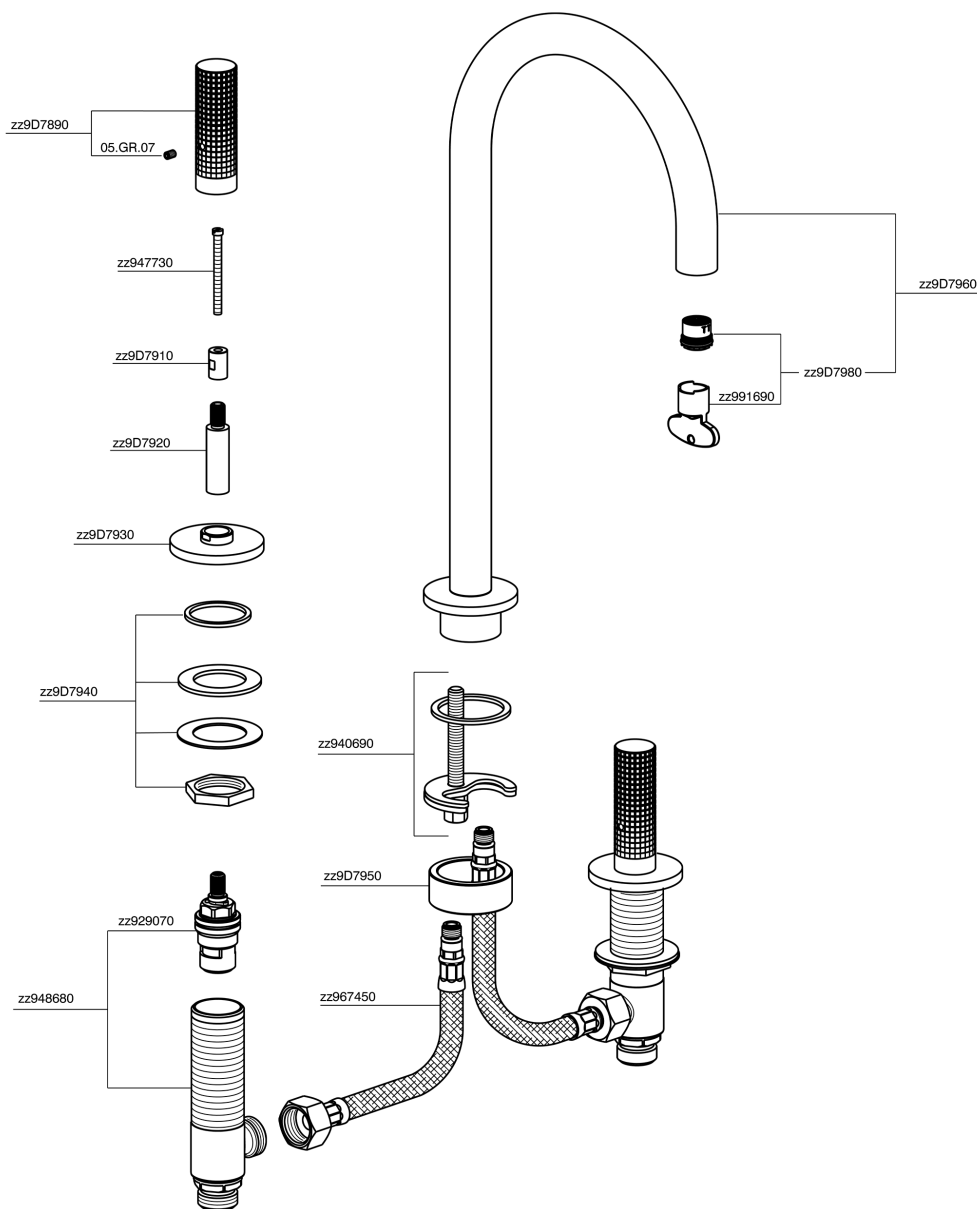

3 hole washbasin mixer NUANCE X32_X1001040

MODEL **X1001040**

3 hole washbasin mixer, without automatic pop up waste, Inox AISI 316L

AVAILABLE FINISHINGS

-  **D1** D1 Brushed Inox
-  **5H** 5H Dark Brass Brushed
-  **5L** 5L Brushed Black Titanium
-  **5N** 5N Brushed Rose Gold

CHARACTERISTICS

3 hole washbasin mixer NUANCE X32_X1001040

X1001040

<https://en.cisal.it/3-hole-washbasin-mixer-nuance-x32-x1001040>

2026-04-06