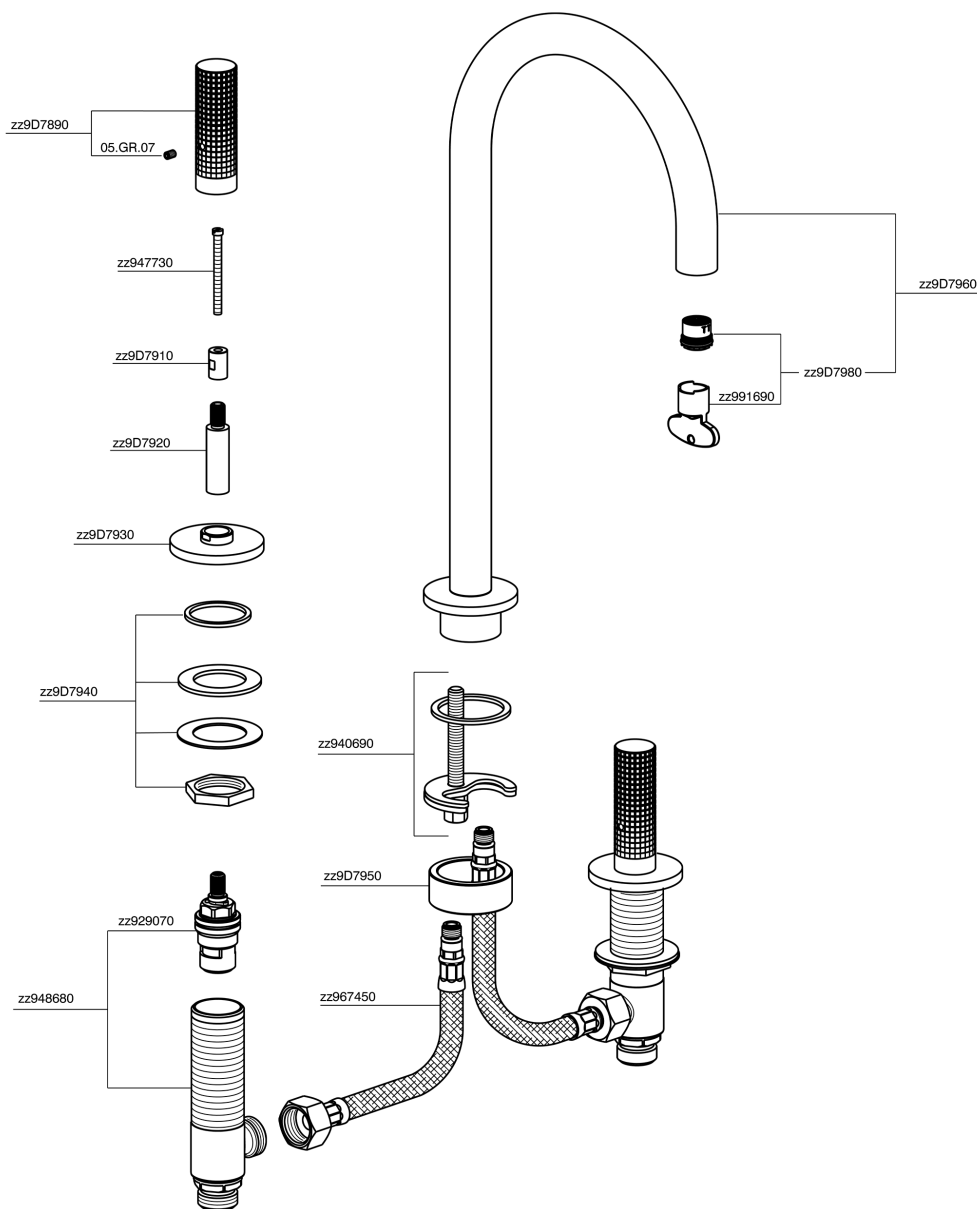

3 hole washbasin mixer NUANCE X32_X1001040

MODEL **X1001040**

3 hole washbasin mixer, without automatic pop up waste, Inox AISI 316L

AVAILABLE FINISHINGS

-  **D1** D1 Brushed Inox
-  **5H** 5H Dark Brass Brushed
-  **5L** 5L Brushed Black Titanium
-  **5N** 5N Brushed Rose Gold

CHARACTERISTICS

3 hole washbasin mixer NUANCE X32_X1001040

X1001040

<https://en.cisal.it/3-hole-washbasin-mixer-nuance-x32-x1001040>

2026-05-17