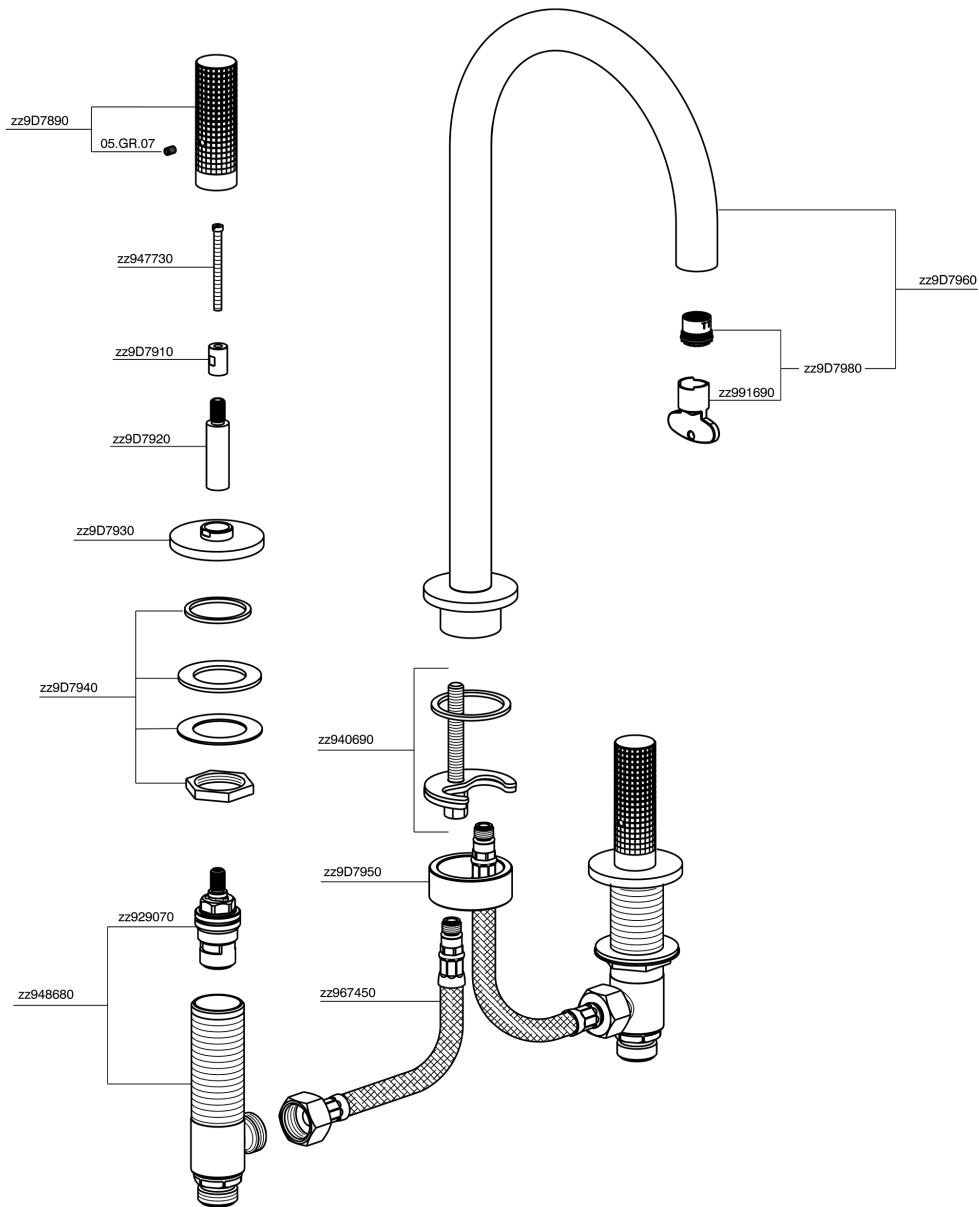

3 hole washbasin mixer NUANCE X32_X1001040

MODEL **X1001040**

3 hole washbasin mixer, without automatic pop up waste, Inox AISI 316L

AVAILABLE FINISHINGS

-  **D1** D1 Brushed Inox
-  **5H** 5H Dark Brass Brushed
-  **5L** 5L Brushed Black Titanium
-  **5N** 5N Brushed Rose Gold

CHARACTERISTICS

3 hole washbasin mixer NUANCE X32_X1001040

X1001040

<https://en.cisal.it/3-hole-washbasin-mixer-nuance-x32-x1001040>

2026-06-13