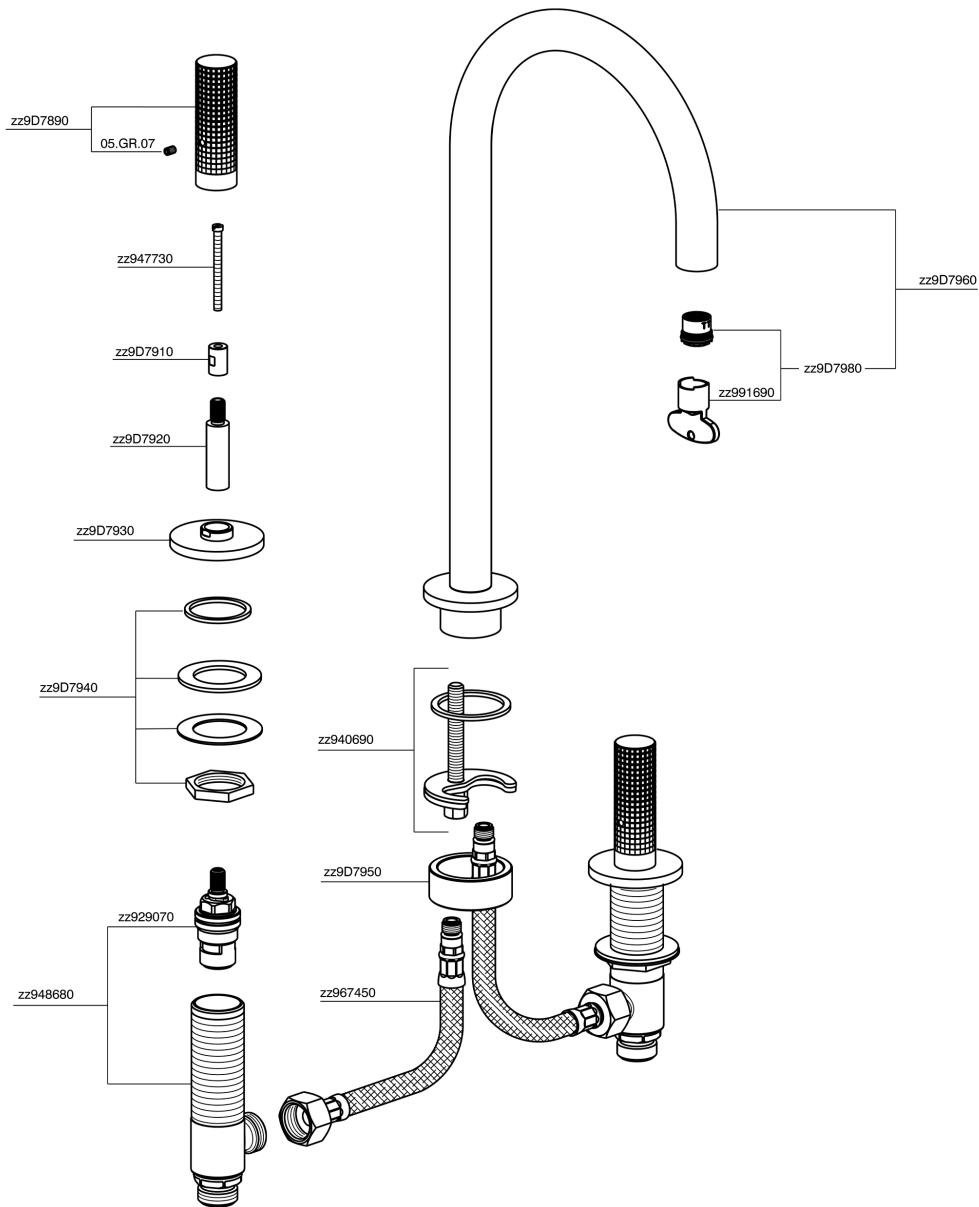

3 hole washbasin mixer NUANCE X32_X1001040

X1001040

<https://en.cisal.it/3-hole-washbasin-mixer-nuance-x32-x1001040>

2026-05-17