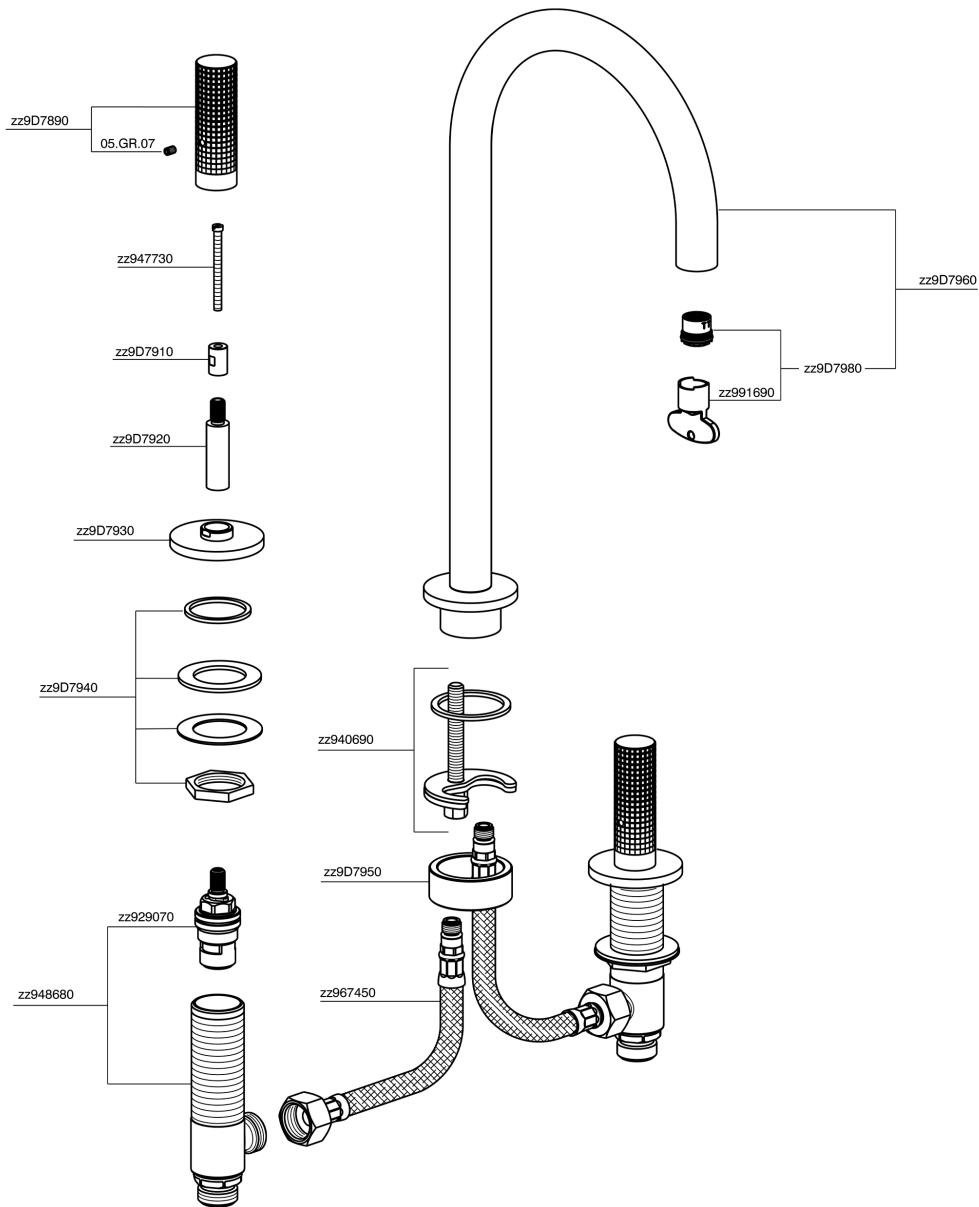

3 hole washbasin mixer NUANCE X32_X1001040

X1001040

<https://en.cisal.it/3-hole-washbasin-mixer-nuance-x32-x1001040>

2026-04-06