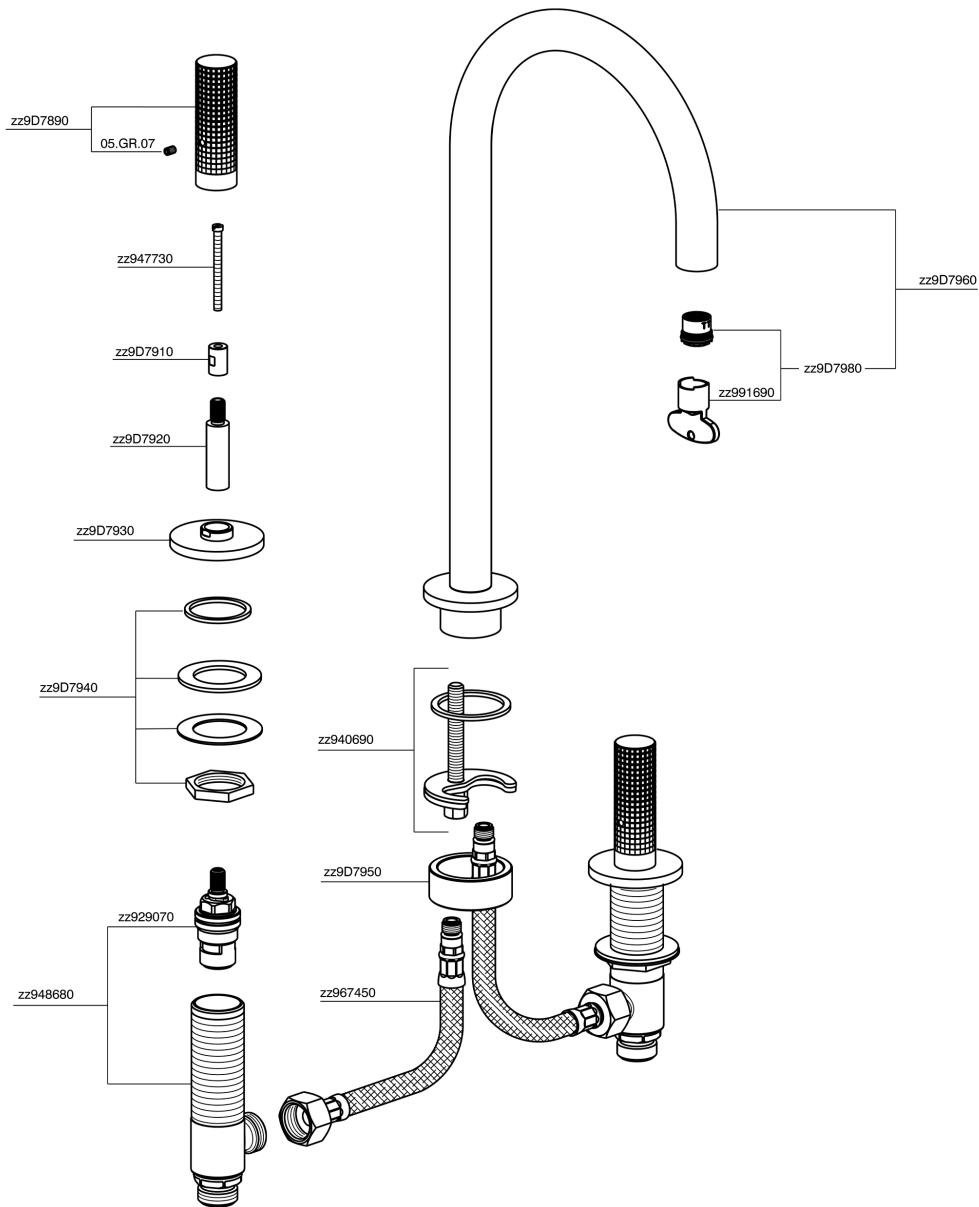

3 hole washbasin mixer NUANCE X32_X1001040

X1001040

<https://en.cisal.it/3-hole-washbasin-mixer-nuance-x32-x1001040>

2026-06-14