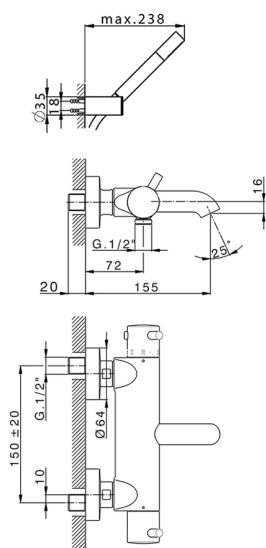

Thermostatic bath mixer, with shower set LESS MINIMAL_LND23016

MODEL **LND23016**

Thermostatic bath mixer, with shower set, wall mounted swivel handshower bracket, Brass minimalistic one spray handshower, 150 cm smooth SUPREME Flexible Hose

AVAILABLE FINISHINGS

-  **21** 21 Chrome
-  **2F** 2F Brushed Nickel
-  **40** 40 Matt Black
-  **4Q** 4Q Matt White

CHARACTERISTICS

Cartridge Spare Parts **24.04A.PP**
8x20 Plus P Thermostatic Valve

DeviaStop