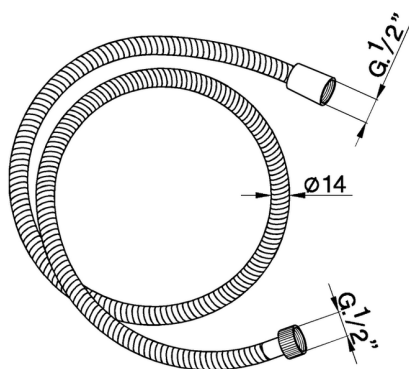

## Flexible hose SHOWER\_ZA009020

MODEL **ZA009020**

Flexible hose, 125 cm PVC Flexible Hose

AVAILABLE FINISHINGS

CHARACTERISTICS

2026-06-10