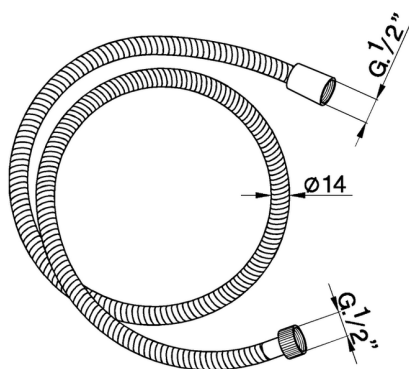

Flexible hose SHOWER_ZA009020

MODEL **ZA009020**

Flexible hose, 125 cm PVC Flexible Hose

AVAILABLE FINISHINGS

CHARACTERISTICS

2026-04-06