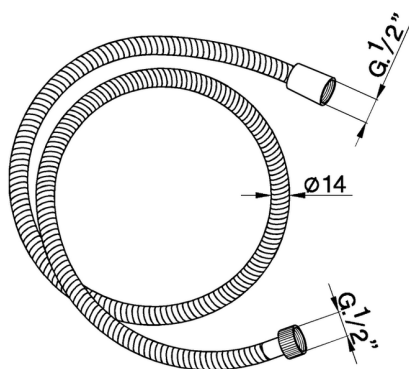

## Flexible hose SHOWER\_ZA009020

MODEL **ZA009020**

Flexible hose, 125 cm PVC Flexible Hose

AVAILABLE FINISHINGS

CHARACTERISTICS

2026-07-03