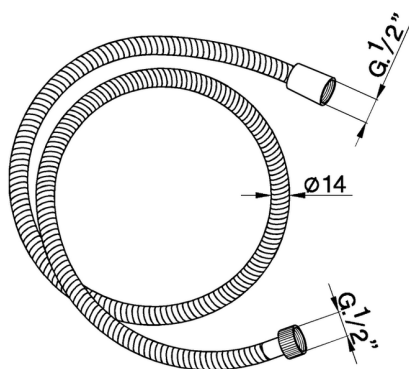

Flexible hose SHOWER_ZA009020

MODEL **ZA009020**

Flexible hose, 125 cm PVC Flexible Hose

AVAILABLE FINISHINGS

CHARACTERISTICS

2026-04-26