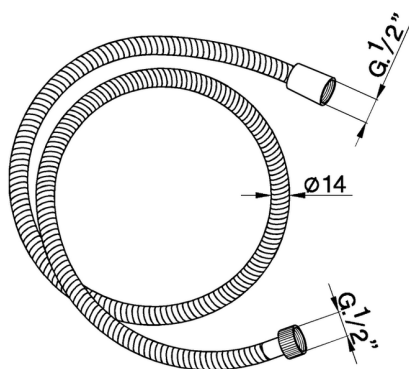

## Flexible hose SHOWER\_ZA009020

MODEL **ZA009020**

Flexible hose, 125 cm PVC Flexible Hose

AVAILABLE FINISHINGS

CHARACTERISTICS

2026-06-13