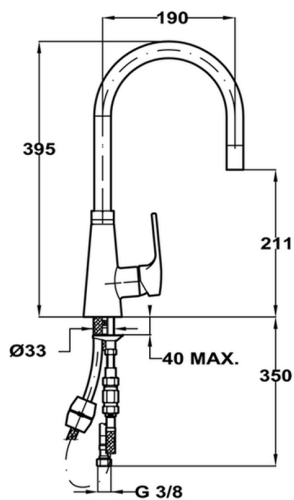

Single lever sink mixer with extrac.shower KITCHEN_LC000030

MODEL **LC000030**

Single lever sink mixer with extrac.shower,swivel spout

AVAILABLE FINISHINGS

21 21 Chrome

CHARACTERISTICS

Cartridge Spare Parts **ZZ97179000**

35 mm Cartridge

2025-12-05