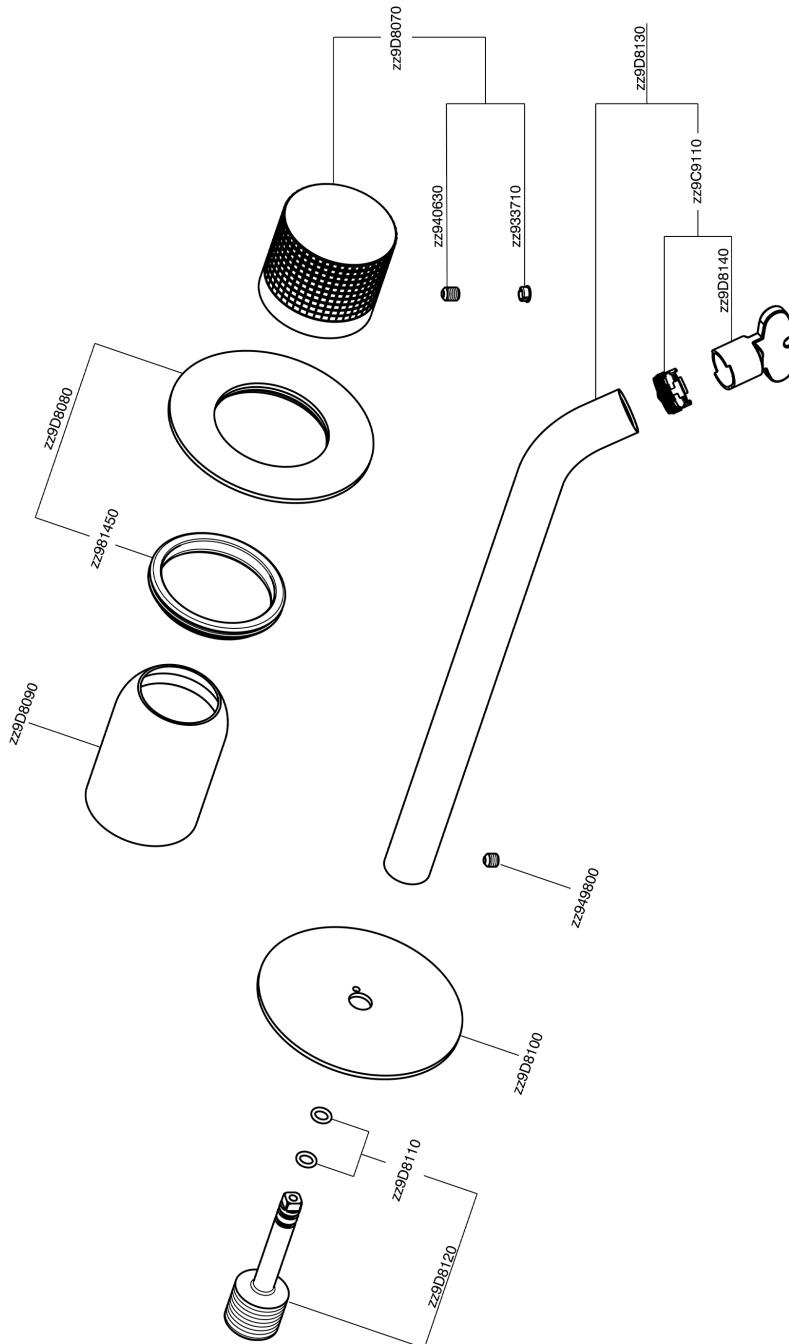

## Exposed part for single lever washbasin valve NUANCE X32\_X1005511

MODEL **X1005511**

Exposed part for single lever washbasin valve, without concealed part, spout L.250 mm, for item Easy-Box ZA002450-ZA025510, Inox AISI 316L

### AVAILABLE FINISHINGS

-  **5H** 5H Dark Brass Brushed
-  **5L** 5L Brushed Black Titanium
-  **5N** 5N Brushed Rose Gold
-  **D1** D1 Brushed Inox

### CHARACTERISTICS

Installation **Concealed**  
 Required concealed parts **ZA002450**

## Exposed part for single lever washbasin valve NUANCE X32\_X1005511

X1005511

<https://en.cisal.it/exposed-part-for-single-lever-washbasin-valve-nuance-x32x1005511>

2024-09-19