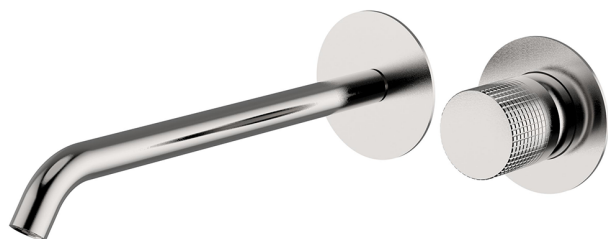

## Exposed part for single lever washbasin valve NUANCE X32\_X1005511

MODEL **X1005511**

Exposed part for single lever washbasin valve, without concealed part, spout L.250 mm, for item Easy-Box ZA002450-ZA025510, Inox AISI 316L

### AVAILABLE FINISHINGS

-  **5H** 5H Dark Brass Brushed
-  **5L** 5L Brushed Black Titanium
-  **5N** 5N Brushed Rose Gold
-  **D1** D1 Brushed Inox

## Exposed part for single lever washbasin valve NUANCE X32\_X1005511

X1005511

<https://en.cisal.it/exposed-part-for-single-lever-washbasin-valve-nuance-x32x1005511>

2024-09-19