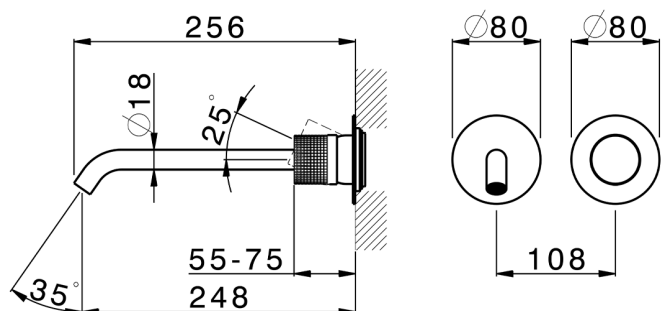

CHARACTERISTICS

Installation **Concealed**
Required concealed parts **ZA002450**