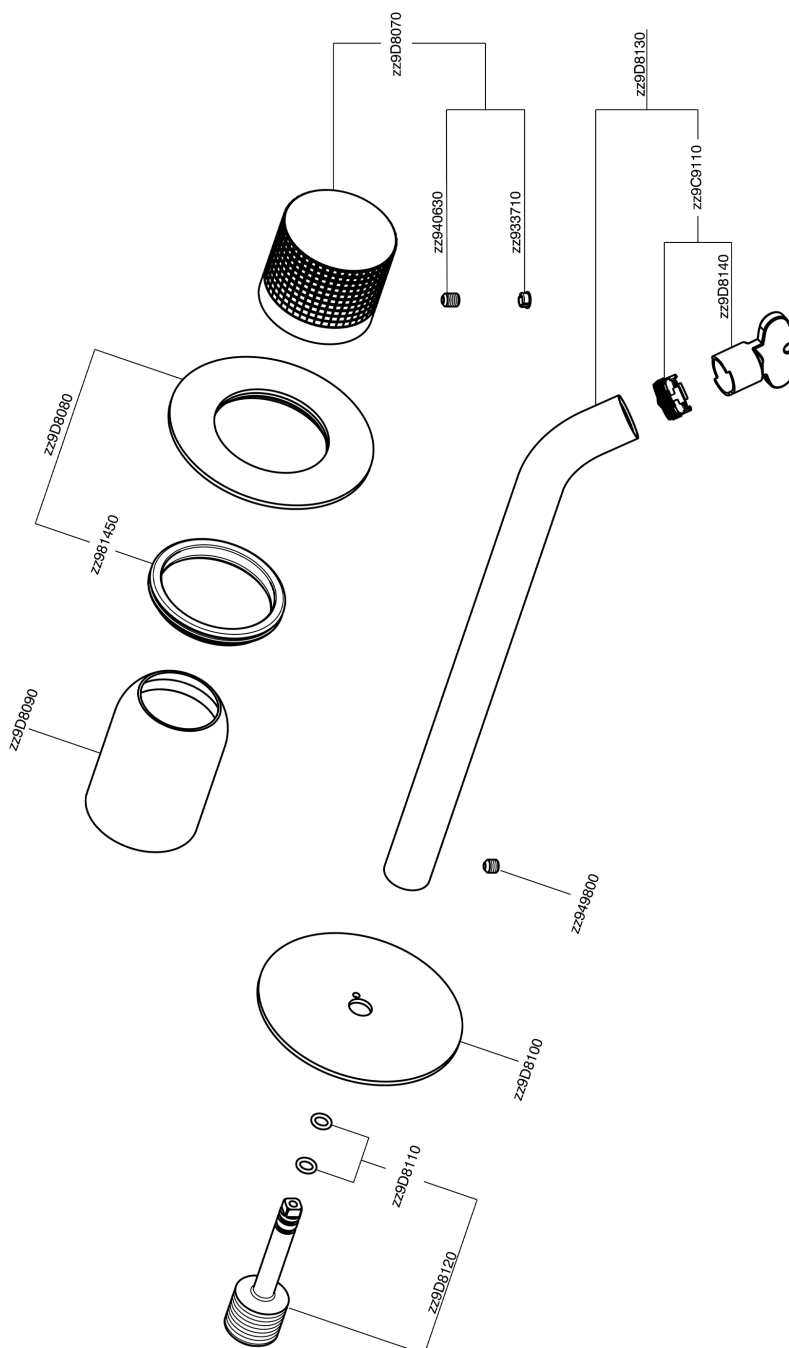

Exposed part for single lever washbasin valve NUANCE X32_X1005511

X1005511

<https://en.cisal.it/exposed-part-for-single-lever-washbasin-valve-nuance-x32x1005511>

2024-09-19