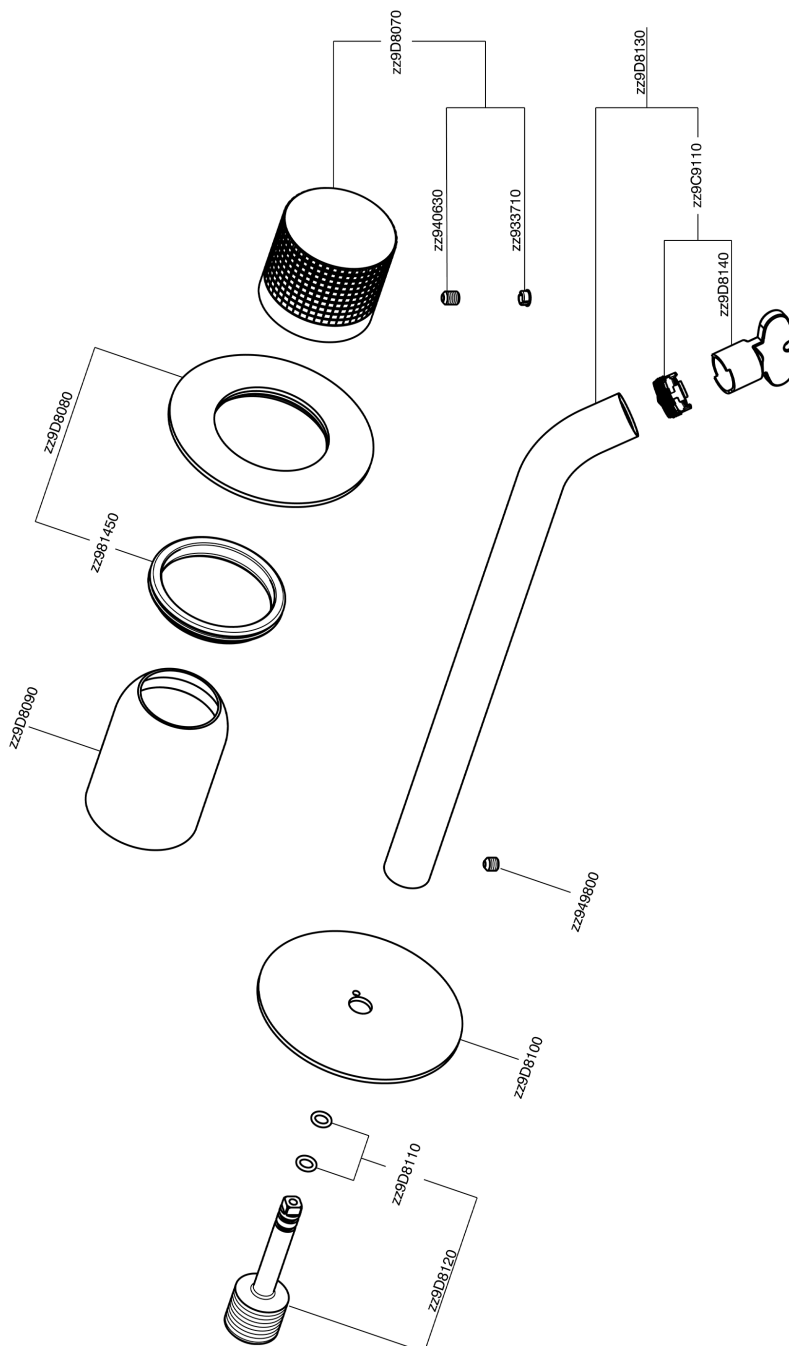

Exposed part for single lever washbasin valve NUANCE X32_X1005511

X1005511

<https://en.cisal.it/exposed-part-for-single-lever-washbasin-valve-nuance-x32x1005511>

2024-09-19