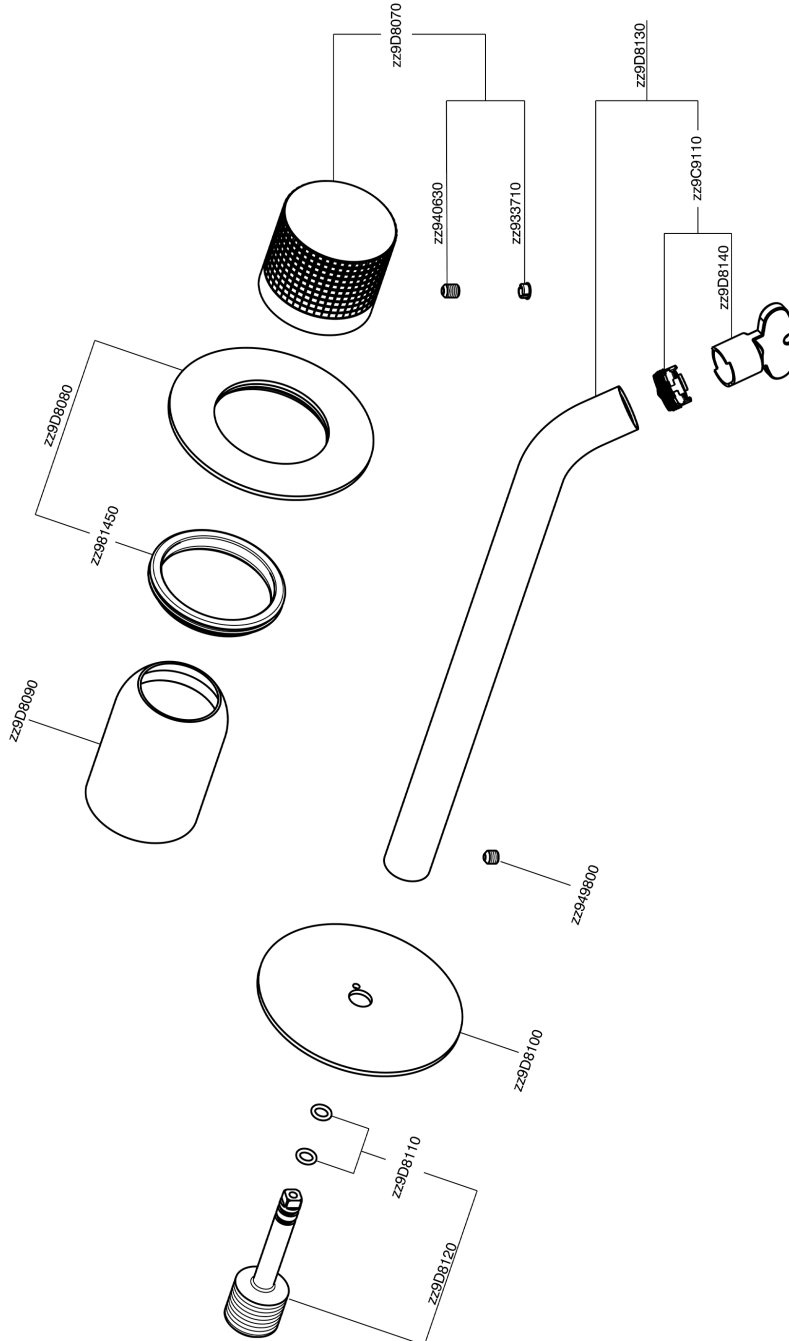

Exposed part for single lever washbasin valve NUANCE X32_X1005511

MODEL **X1005511**

Exposed part for single lever washbasin valve, without concealed part, spout L.250 mm, for item Easy-Box ZA002450-ZA025510, Inox AISI 316L

AVAILABLE FINISHINGS

-  **5H** 5H Dark Brass Brushed
-  **5L** 5L Brushed Black Titanium
-  **5N** 5N Brushed Rose Gold
-  **D1** D1 Brushed Inox

CHARACTERISTICS

Installation **Concealed**
 Required concealed parts **ZA002450**

Exposed part for single lever washbasin valve NUANCE X32_X1005511

X1005511

<https://en.cisal.it/exposed-part-for-single-lever-washbasin-valve-nuance-x32x1005511>

2024-09-16