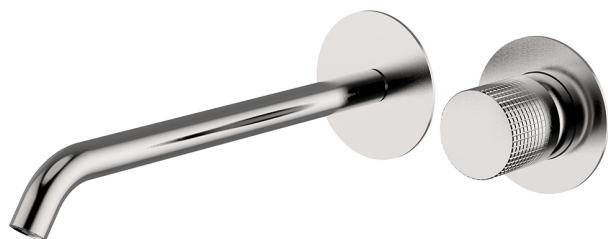

Exposed part for single lever washbasin valve NUANCE X32_X1005511

MODEL **X1005511**

Exposed part for single lever washbasin valve, without concealed part, spout L.250 mm, for item Easy-Box ZA002450-ZA025510, Inox AISI 316L

AVAILABLE FINISHINGS

-  **5H** 5H Dark Brass Brushed
-  **5L** 5L Brushed Black Titanium
-  **5N** 5N Brushed Rose Gold
-  **D1** D1 Brushed Inox

CHARACTERISTICS

Installation **Concealed**
 Required concealed parts **ZA002450**

Exposed part for single lever washbasin valve NUANCE X32_X1005511

X1005511

<https://en.cisal.it/exposed-part-for-single-lever-washbasin-valve-nuance-x32x1005511>

2024-09-16