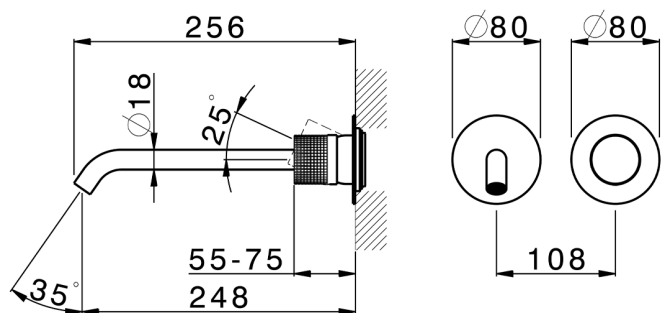

Exposed part for single lever washbasin valve NUANCE X32_X1005511

MODEL **X1005511**

Exposed part for single lever washbasin valve, without concealed part, spout L.250 mm, for item Easy-Box ZA002450-ZA025510, Inox AISI 316L

AVAILABLE FINISHINGS

-  **5H** 5H Dark Brass Brushed
-  **5L** 5L Brushed Black Titanium
-  **5N** 5N Brushed Rose Gold
-  **D1** D1 Brushed Inox

CHARACTERISTICS

Installation **Concealed**
 Required concealed parts **ZA002450**

Exposed part for single lever washbasin valve NUANCE X32_X1005511

X1005511

<https://en.cisal.it/exposed-part-for-single-lever-washbasin-valve-nuance-x32x1005511>

2024-09-16