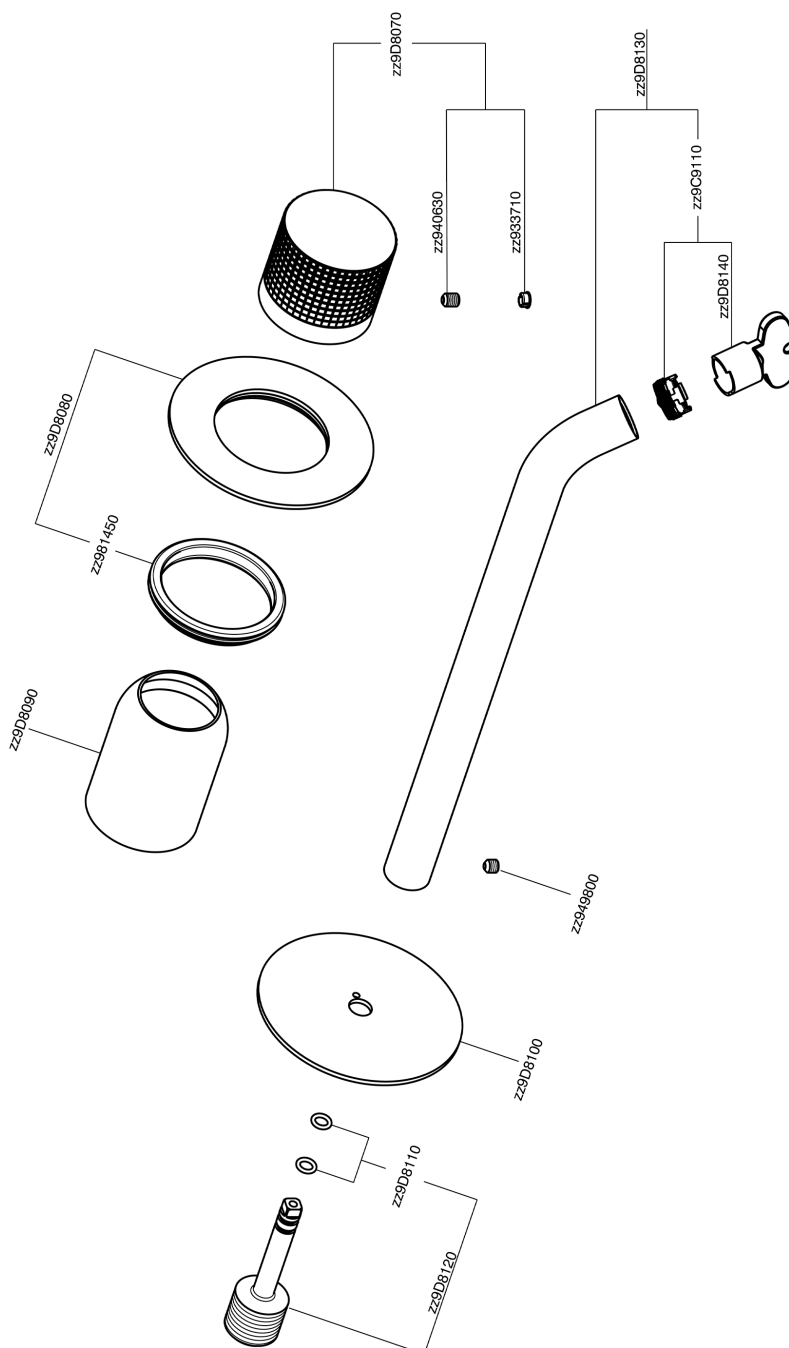

## Exposed part for single lever washbasin valve NUANCE X32\_X1005511

X1005511

<https://en.cisal.it/exposed-part-for-single-lever-washbasin-valve-nuance-x32x1005511>

2024-09-16