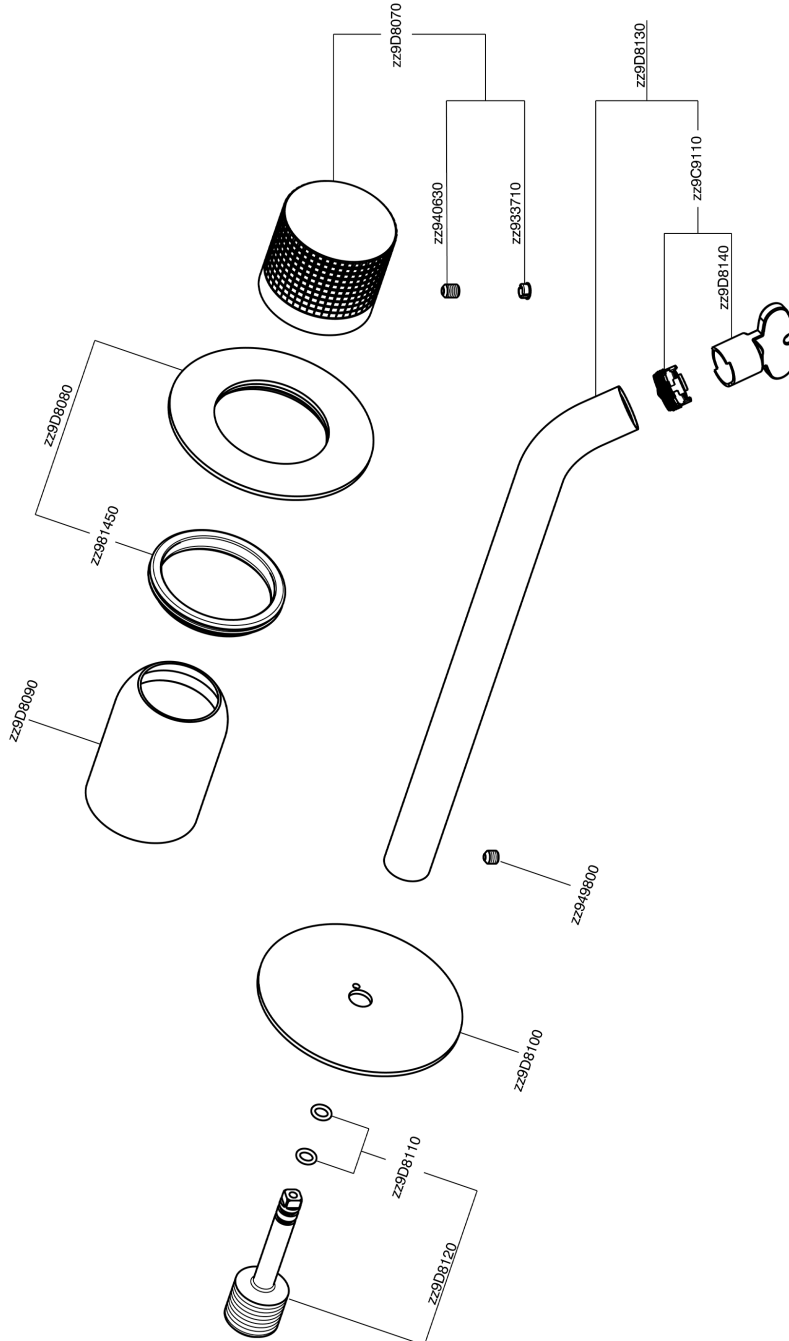

Exposed part for single lever washbasin valve NUANCE X32_X1005511

MODEL **X1005511**

Exposed part for single lever washbasin valve, without concealed part, spout L.250 mm, for item Easy-Box ZA002450-ZA025510, Inox AISI 316L

AVAILABLE FINISHINGS

-  **5H** 5H Dark Brass Brushed
-  **5L** 5L Brushed Black Titanium
-  **5N** 5N Brushed Rose Gold
-  **D1** D1 Brushed Inox

CHARACTERISTICS

Installation **Concealed**
 Required concealed parts **ZA002450**

Exposed part for single lever washbasin valve NUANCE X32_X1005511

X1005511

<https://en.cisal.it/exposed-part-for-single-lever-washbasin-valve-nuance-x32x1005511>

2024-09-19