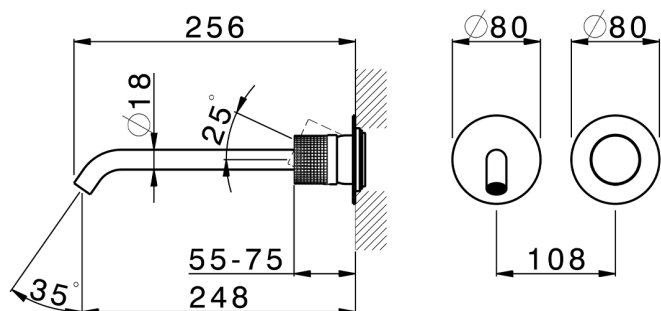

Exposed part for single lever washbasin valve NUANCE X32_X1005511

MODEL **X1005511**

Exposed part for single lever washbasin valve, without concealed part, spout L.250 mm, for item Easy-Box ZA002450-ZA025510, Inox AISI 316L

AVAILABLE FINISHINGS

-  **5H** 5H Dark Brass Brushed
-  **5L** 5L Brushed Black Titanium
-  **5N** 5N Brushed Rose Gold
-  **D1** D1 Brushed Inox

CHARACTERISTICS

Installation **Concealed**
 Required concealed parts **ZA002450**

Exposed part for single lever washbasin valve NUANCE X32_X1005511

X1005511

<https://en.cisal.it/exposed-part-for-single-lever-washbasin-valve-nuance-x32x1005511>

2024-09-19