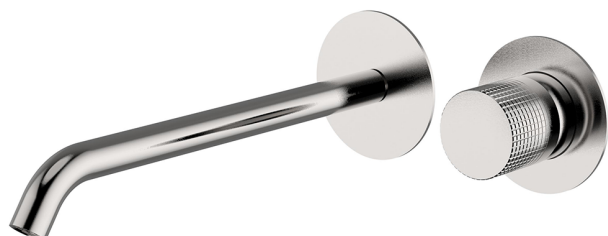

Exposed part for single lever washbasin valve NUANCE X32_X1005511

MODEL **X1005511**

Exposed part for single lever washbasin valve, without concealed part, spout L.250 mm, for item Easy-Box ZA002450-ZA025510, Inox AISI 316L

AVAILABLE FINISHINGS

-  **5H** 5H Dark Brass Brushed
-  **5L** 5L Brushed Black Titanium
-  **5N** 5N Brushed Rose Gold
-  **D1** D1 Brushed Inox

CHARACTERISTICS

Installation **Concealed**
 Required concealed parts **ZA002450**

Exposed part for single lever washbasin valve NUANCE X32_X1005511

X1005511

<https://en.cisal.it/exposed-part-for-single-lever-washbasin-valve-nuance-x32x1005511>

2024-09-19