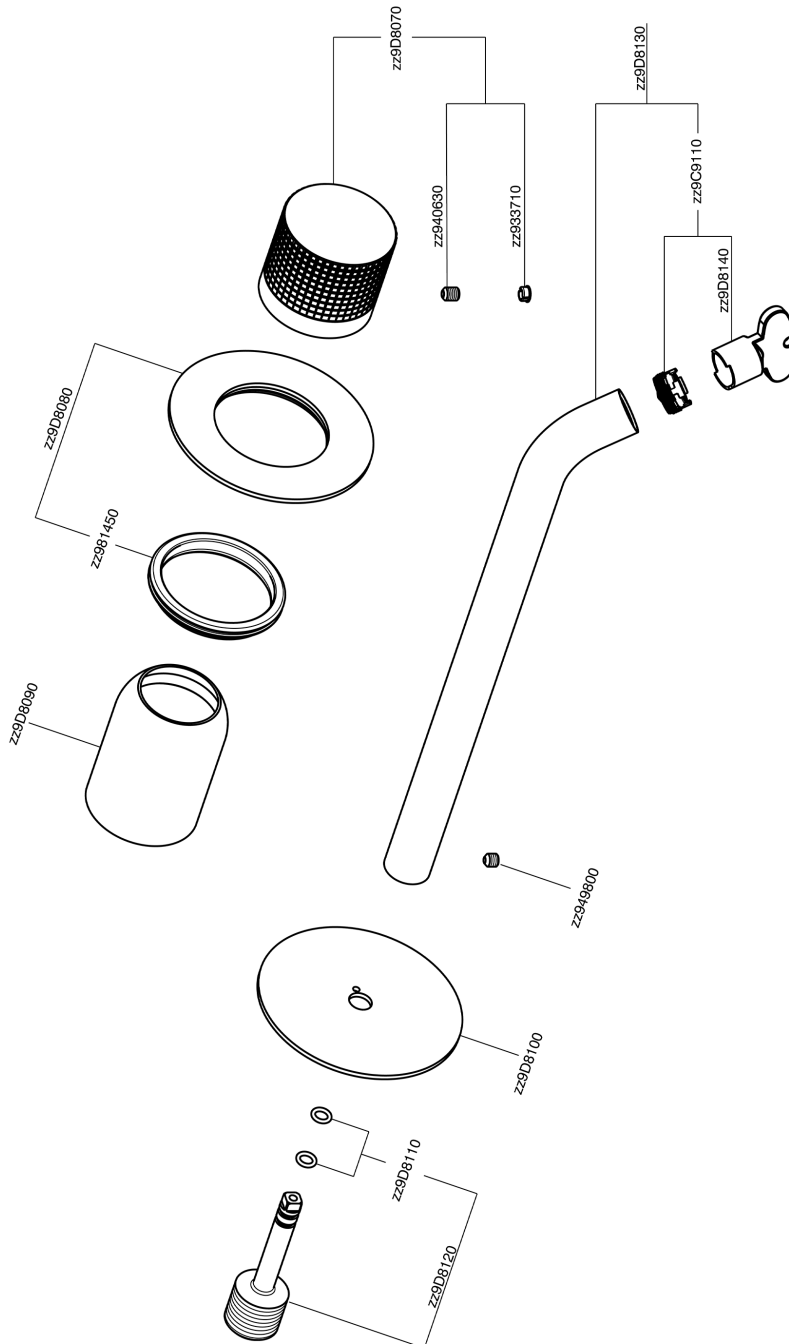

## Exposed part for single lever washbasin valve NUANCE X32\_X1005511

X1005511

<https://en.cisal.it/exposed-part-for-single-lever-washbasin-valve-nuance-x32x1005511>

2024-09-19