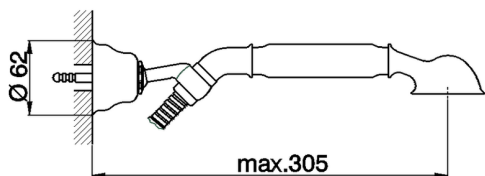

AVAILABLE FINISHINGS

- **21** 21 Chrome
- **24** 24 Gold
- **26** 26 Old Copper
- **27** 27 Old Bronze
- **2A** 2A Satin Brushed Nickel
- **74** 74 Chrome/Gold