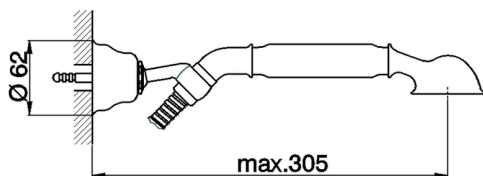

Shower set ARCANA TOSCANA_TS003050

MODEL **TS003050**

Shower set, wall mounted swivel handshower holder, Toscana one spray handshower, Brass 150 cm flexible hose

AVAILABLE FINISHINGS

-  **21** 21 Chrome
-  **24** 24 Gold
-  **26** 26 Old Copper
-  **27** 27 Old Bronze
-  **2A** 2A Satin Brushed Nickel
-  **74** 74 Chrome/Gold

CHARACTERISTICS

Shower set ARCANA TOSCANA_TS003050