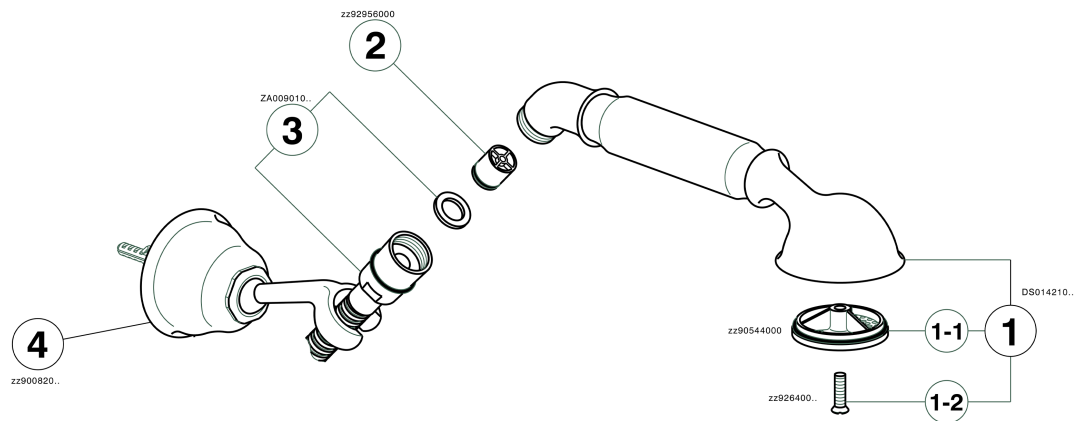

Shower set ARCANA TOSCANA_TS003050

TS003050

<https://en.cisal.it/shower-set-arcana-toscana-ts003050>

2024-12-22