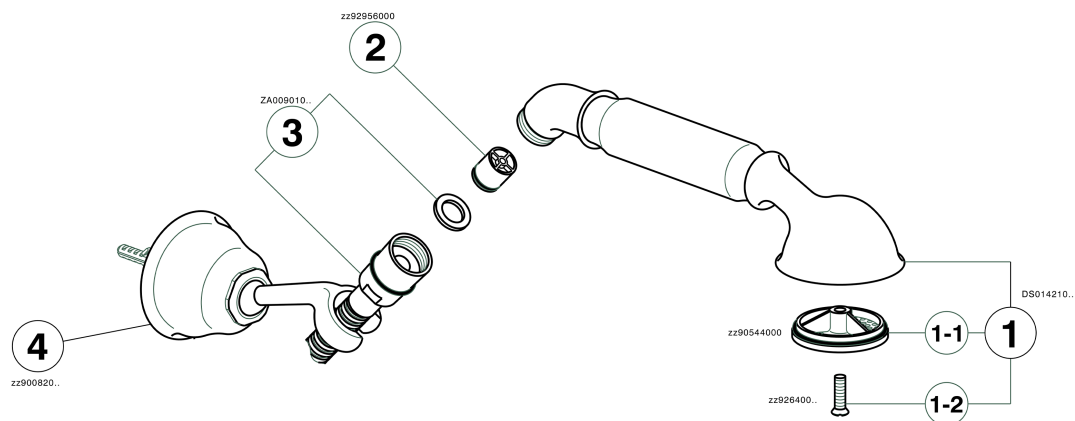

Shower set ARCANA TOSCANA_TS003050

TS003050

<https://en.cisal.it/shower-set-arcana-toscana-ts003050>

2024-12-22