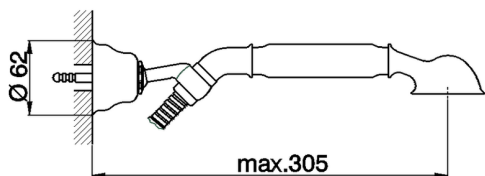

Shower set ARCANA TOSCANA_TS003050

MODEL **TS003050**

Shower set, wall mounted swivel handshower holder, Toscana one spray handshower, Brass 150 cm flexible hose

AVAILABLE FINISHINGS

-  **21** 21 Chrome
-  **24** 24 Gold
-  **26** 26 Old Copper
-  **27** 27 Old Bronze
-  **2A** 2A Satin Brushed Nickel
-  **74** 74 Chrome/Gold

CHARACTERISTICS

Shower set ARCANA TOSCANA_TS003050

TS003050

<https://en.cisal.it/shower-set-arcana-toscana-ts003050>

2024-12-22