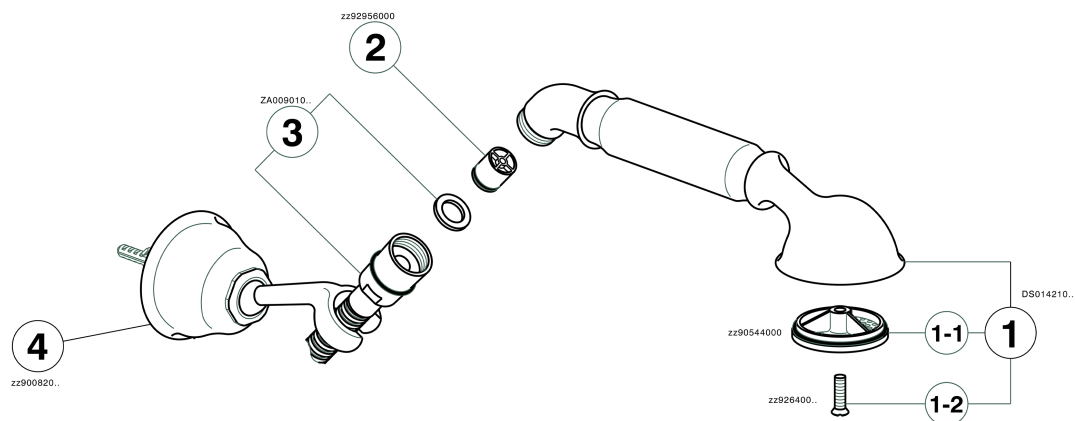

Shower set ARCANA TOSCANA_TS003050

MODEL **TS003050**

Shower set, wall mounted swivel handshower holder, Toscana one spray handshower, Brass 150 cm flexible hose

AVAILABLE FINISHINGS

-  **21** 21 Chrome
-  **24** 24 Gold
-  **26** 26 Old Copper
-  **27** 27 Old Bronze
-  **2A** 2A Satin Brushed Nickel
-  **74** 74 Chrome/Gold

CHARACTERISTICS

Shower set ARCANA TOSCANA_TS003050

TS003050

<https://en.cisal.it/shower-set-arcana-toscana-ts003050>

2024-12-22