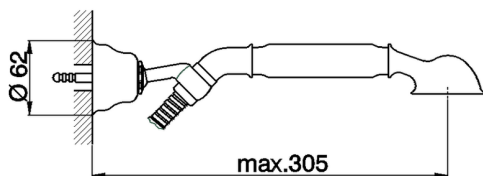

Shower set ARCANA TOSCANA_TS003050

MODEL **TS003050**

Shower set, wall mounted swivel handshower holder, Toscana one spray handshower, Brass 150 cm flexible hose

AVAILABLE FINISHINGS

-  **21** 21 Chrome
-  **24** 24 Gold
-  **26** 26 Old Copper
-  **27** 27 Old Bronze
-  **2A** 2A Satin Brushed Nickel
-  **74** 74 Chrome/Gold

CHARACTERISTICS

Shower set ARCANA TOSCANA_TS003050

TS003050

<https://en.cisal.it/shower-set-arcana-toscana-ts003050>

2024-12-22