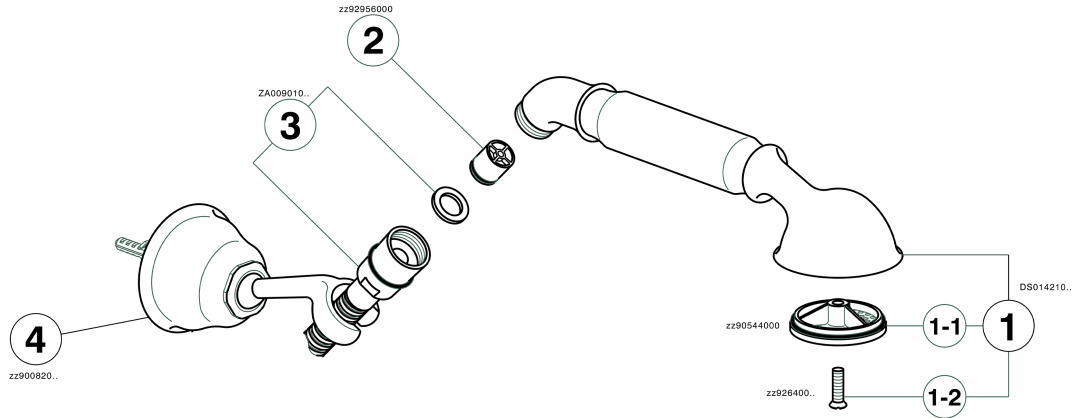

Shower set ARCANA TOSCANA_TS003050

TS003050

<https://en.cisal.it/shower-set-arcana-toscana-ts003050>

2024-12-22