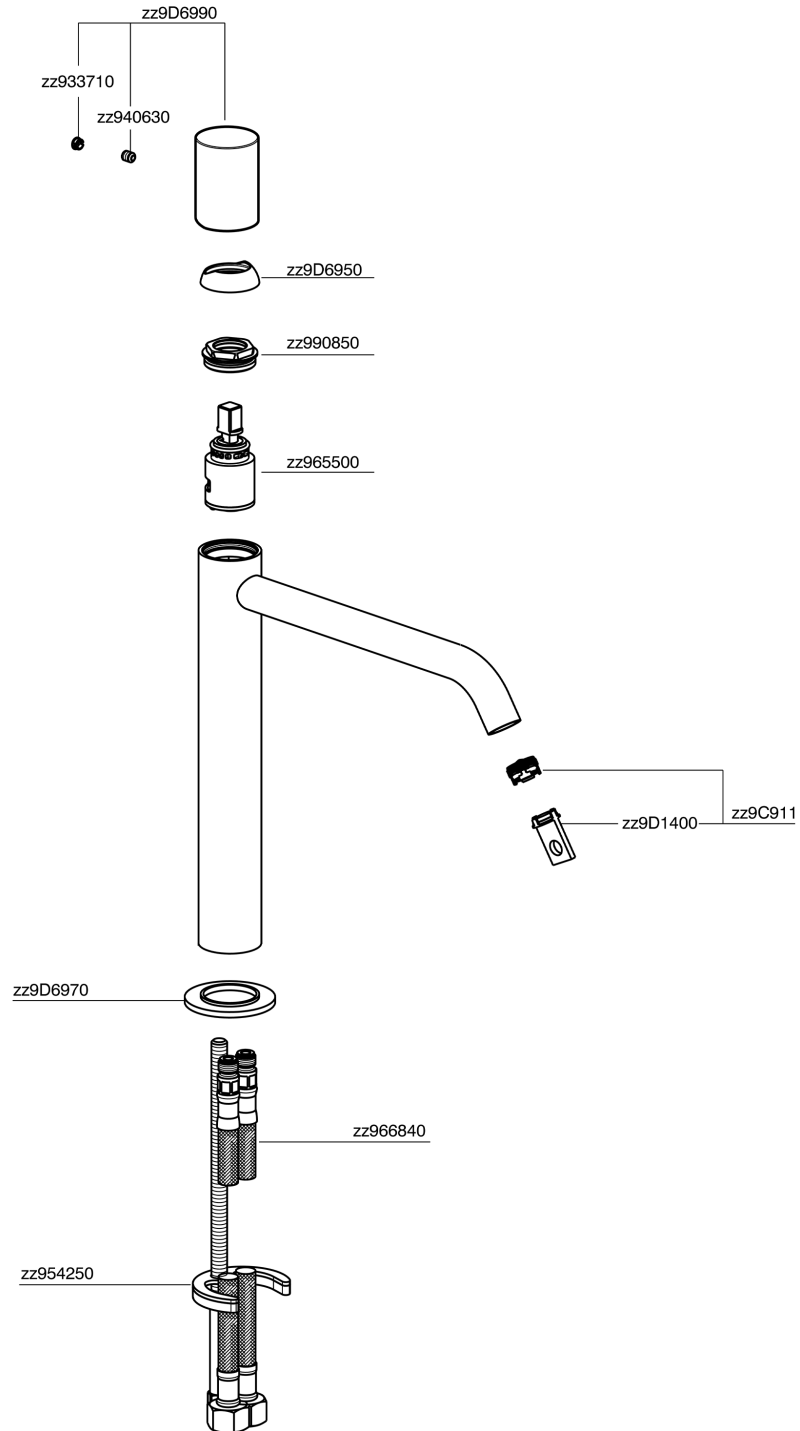

Single lever tall washbasin mixer SMOOTH X32_X3003544

X3003544

<https://en.cisal.it/single-lever-tall-washbasin-mixer-smooth-x32-x3003544>

2024-12-22