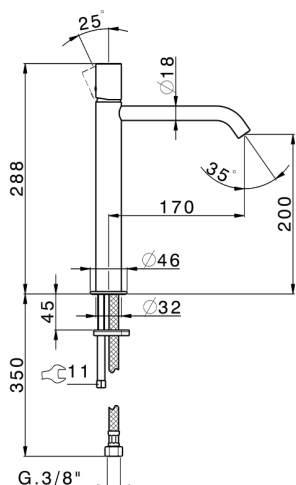

Single lever tall washbasin mixer SMOOTH X32_X3003544

MODEL **X3003544**

Single lever tall washbasin mixer, without automatic pop up waste, G.3/8" Stainless Steel Flexible, with smooth lever, Inox AISI 316L

AVAILABLE FINISHINGS

-  **5H** 5H Dark Brass Brushed
-  **5L** 5L Brushed Black Titanium
-  **5N** 5N Brushed Rose Gold
-  **D1** D1 Brushed Inox

CHARACTERISTICS

Cartridge Spare Parts **ZZ96550000**

25 mm Cartridge

Single lever tall washbasin mixer SMOOTH X32_X3003544

X3003544

<https://en.cisal.it/single-lever-tall-washbasin-mixer-smooth-x32-x3003544>

2025-01-05