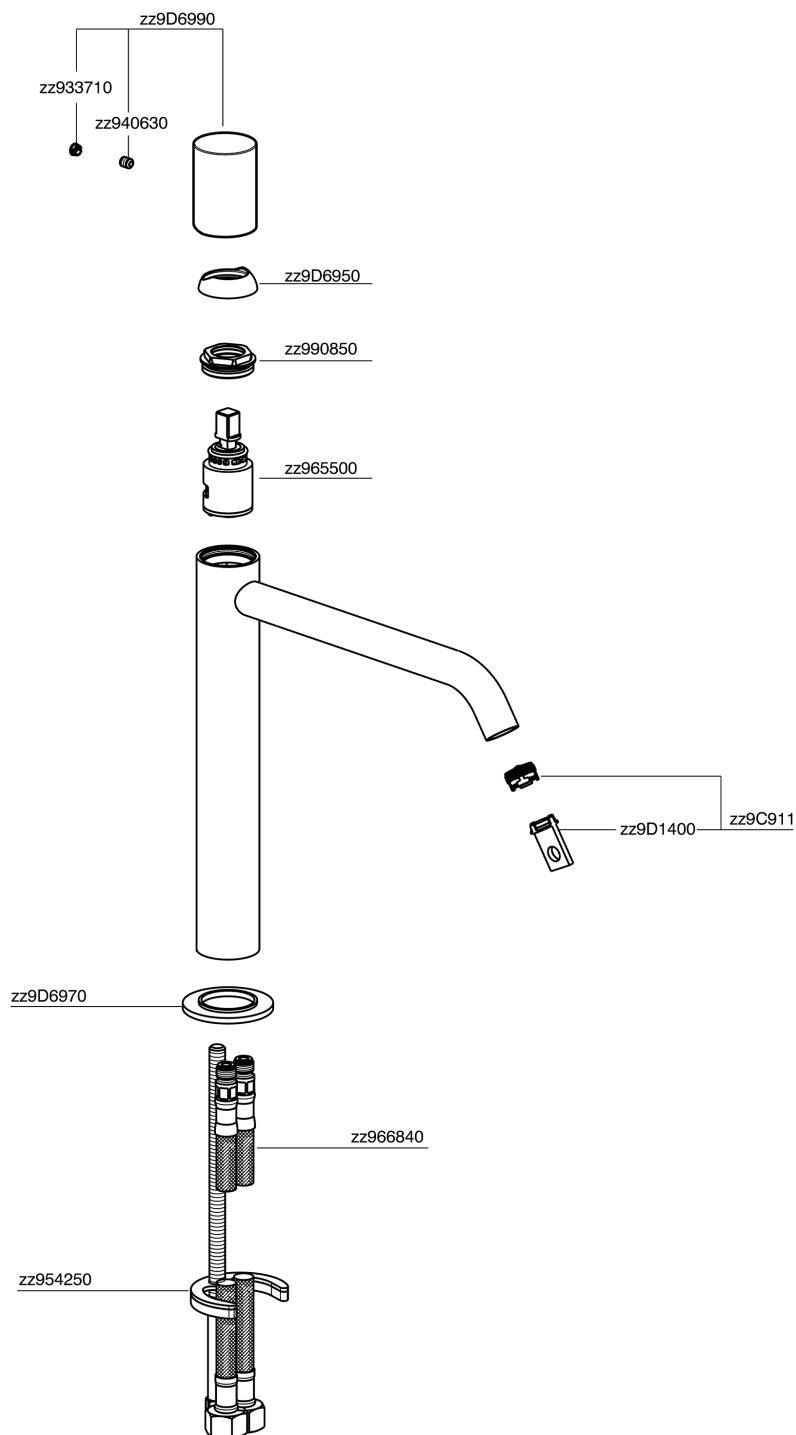

Single lever tall washbasin mixer SMOOTH X32_X3003544

MODEL **X3003544**

Single lever tall washbasin mixer, without automatic pop up waste, G.3/8" Stainless Steel Flexible, with smooth lever, Inox AISI 316L

AVAILABLE FINISHINGS

-  **5H** 5H Dark Brass Brushed
-  **5L** 5L Brushed Black Titanium
-  **5N** 5N Brushed Rose Gold
-  **D1** D1 Brushed Inox

CHARACTERISTICS

Cartridge Spare Parts **ZZ96550000**

25 mm Cartridge

Single lever tall washbasin mixer SMOOTH X32_X3003544

X3003544

<https://en.cisal.it/single-lever-tall-washbasin-mixer-smooth-x32-x3003544>

2025-01-05