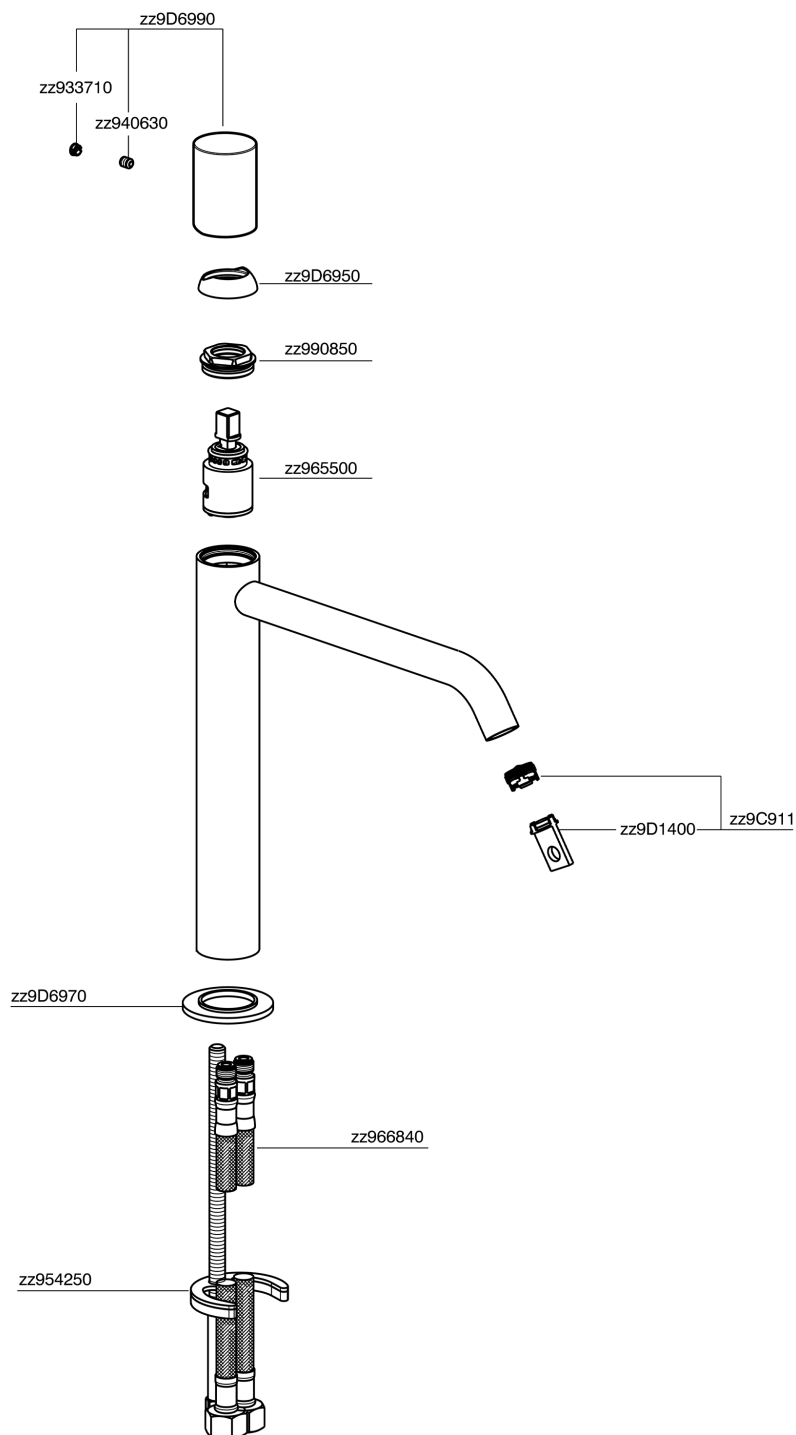

Single lever tall washbasin mixer SMOOTH X32_X3003544

X3003544

<https://en.cisal.it/single-lever-tall-washbasin-mixer-smooth-x32-x3003544>

2025-01-05